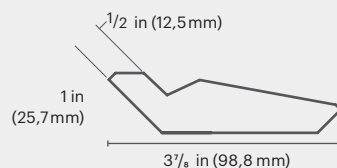

CROWN MOULDING