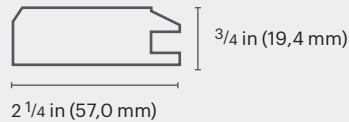

Length: 9 feet

ALPHA

Center panel:
MDF
1/4 in (6,35 mm)

BETA

Center panel:
MDF
1/4 in (6,35 mm)

GAMMA

Center panel:
PB or MDF
5/8 in (15,88 mm)

DELTA

Center panel:
MDF
1/4 in (6,35 mm)

ZETA

Center panel:
MDF
1/4 in (6,35 mm)

KAPPA

Center panel:
PB or MDF
5/8 in (15,88 mm)

ACCESSORY MOULDINGS

Length: 9 feet

LIGHT VALANCE