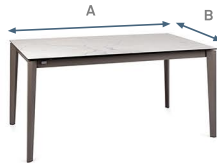

Furniture access guide

Shelving units

Diagonal Height A

Measure from the top to the bottom right.

Depth B

Measure from the back of the bookcase to the front.

Dining tables

Length A

Measure from the farthest points left to right.

Width B

Measure from side to side.

Beds

Height A

Measure from the farthest points top to bottom.

Width C

Measure from side to side.

Length B

Measure from the farthest points front to back.

Sofas & Sectionals

Width A

Measure from the farthest points left to right.

Diagonal Depth B

Measure from the highest point of the back frame to the front arm. Then measure from the bottom rear corner up to the point.