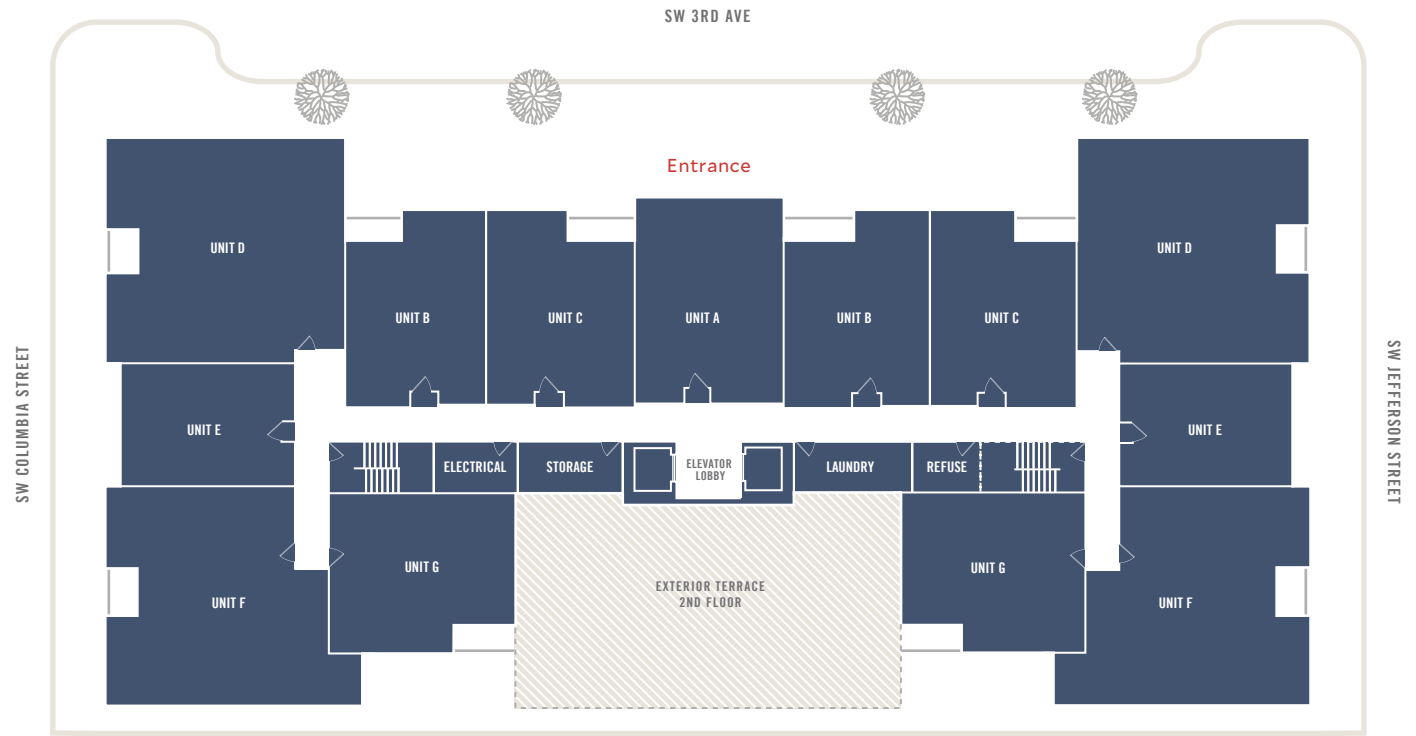

CONSIDER THIS
A TREASURE MAP
TO A HOME
THAT'S GOOD
AS GOLD.

ESSEX HOUSE APARTMENTS

1330 SW 3RD AVE. / PORTLAND, OR 97201 / 503.226.2443 / ESSEXHOUSE@PROMETHEUSREG.COM / ESSEXHOUSELIVING.COM

We reserve the right to modify plans. This site map is an artist's conception and is not to scale.