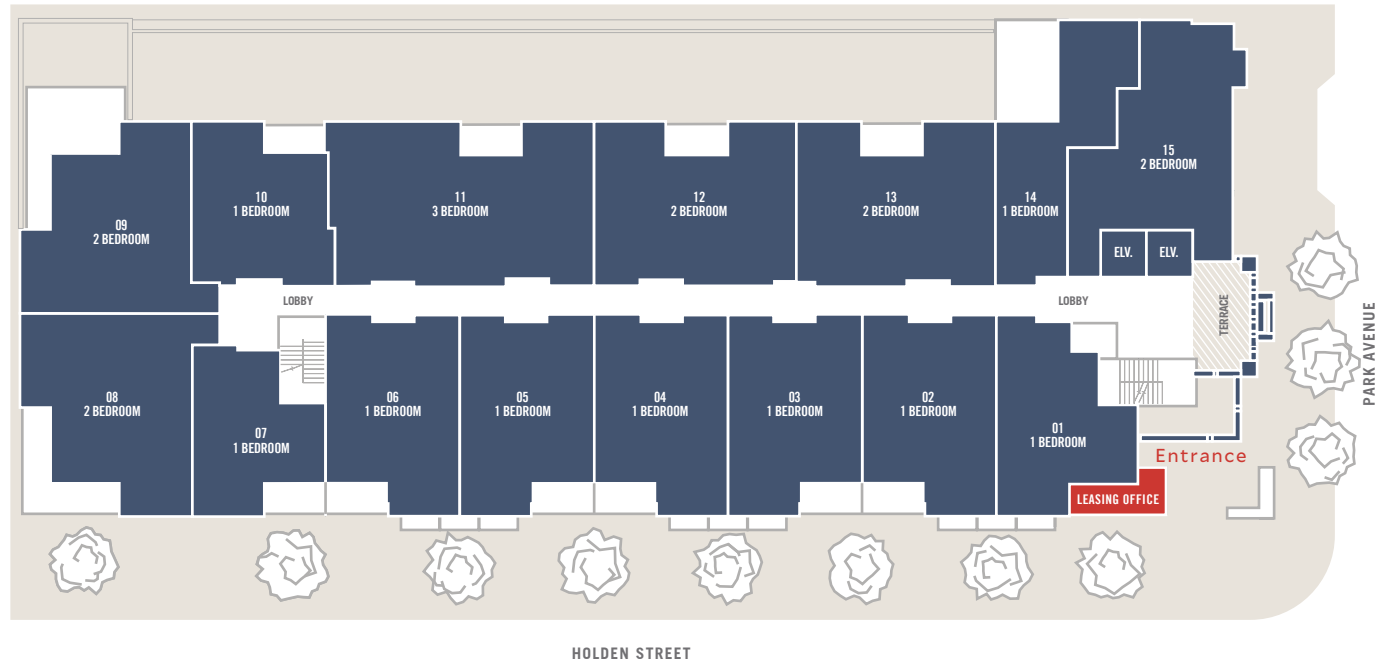

CONSIDER THIS
A TREASURE MAP
TO A HOME
THAT'S GOOD
AS GOLD.

ICON @ PARK APARTMENTS

1401 PARK AVE. / EMERYVILLE, CA 94608 / 510.595.9034 / ICON@PROMETHEUSREG.COM / ICONEMERY.COM

We reserve the right to modify plans. This site map is an artist's conception and is not to scale.