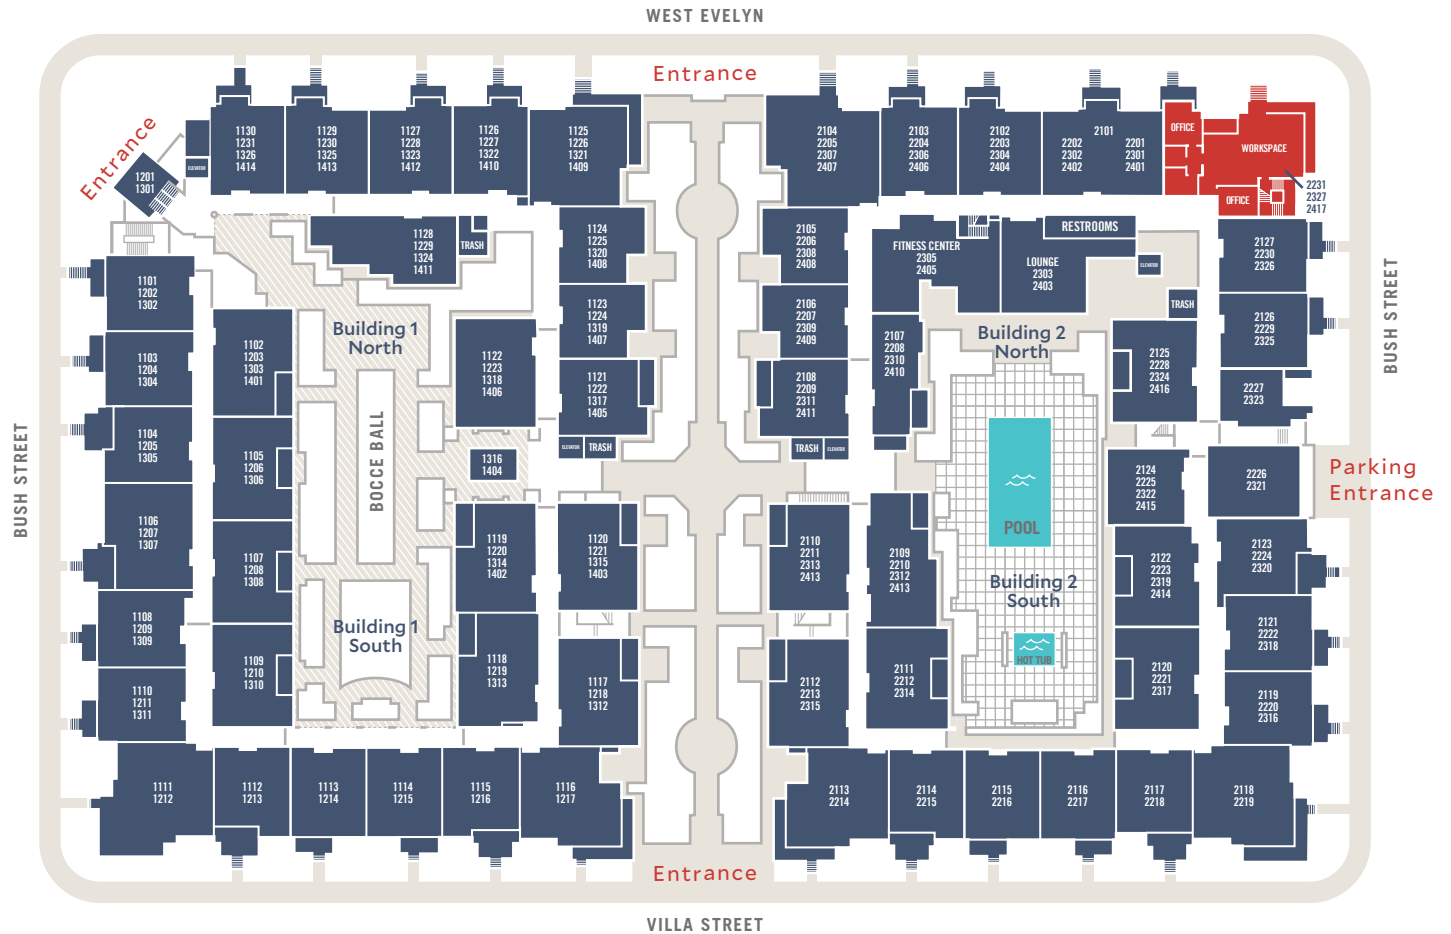

CONSIDER THIS
A TREASURE MAP
TO A HOME
THAT'S GOOD
AS GOLD.

MADERA APARTMENTS

455 WEST EVELYN AVE. / MOUNTAIN VIEW, CA 94041 / 650.318.3454 / ✉ MADERA@PROMETHEUSREG.COM / MADERAAPTS.COM

We reserve the right to modify plans. This site map is an artist's conception and is not to scale.