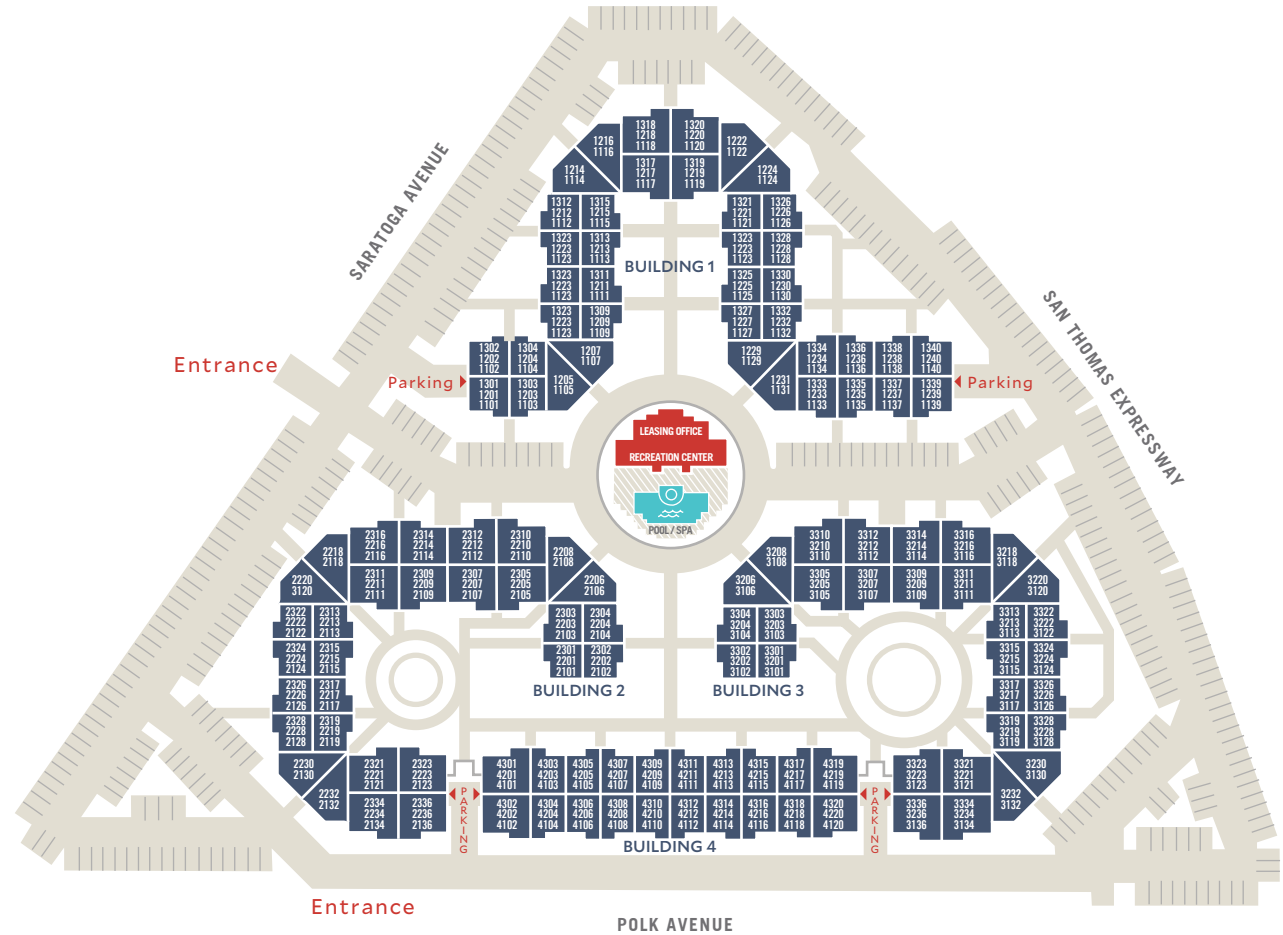

CONSIDER THIS
A TREASURE MAP
TO A HOME
THAT'S GOOD
AS GOLD.

ORCHARD GLEN APARTMENTS

101 SARATOGA AVENUE, SANTA CLARA, CA 95051 / 408-246-1226 / ✉ORCHARDGLEN@PROMETHEUSREG.COM / WWW.ORCHARDGLEN.COM

We reserve the right to modify plans. This site map is an artist's conception and is not to scale.