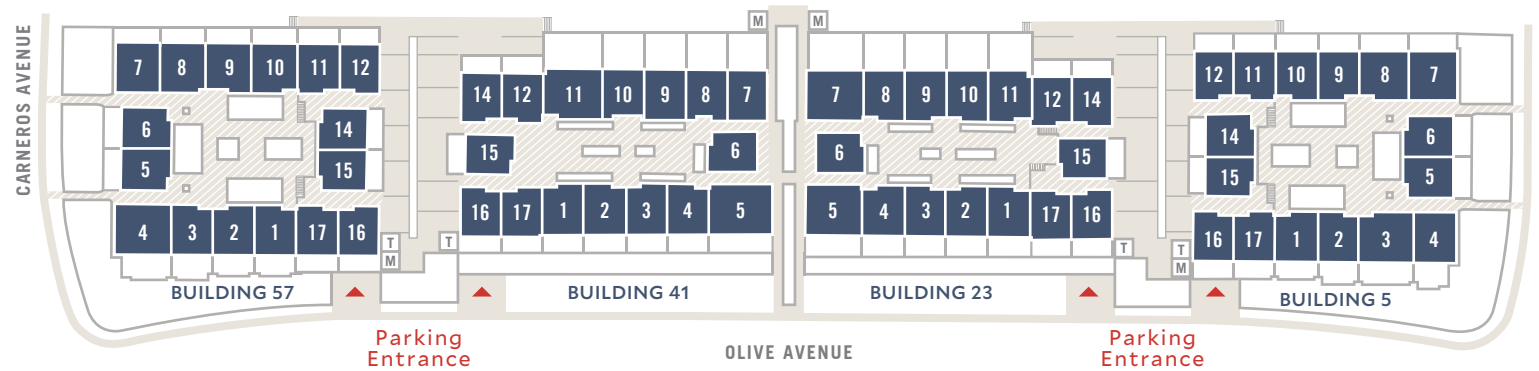

## PARALLEL APARTMENTS

1141 W OLIVE AVE, SUNNYVALE, CA 94086 / 408.735.9780 / [PARALLEL@PROMETHEUSREG.COM](mailto:PARALLEL@PROMETHEUSREG.COM) / [PARALLELAPTS.COM](http://PARALLELAPTS.COM)

We reserve the right to modify plans. This site map is an artist's conception and is not to scale.