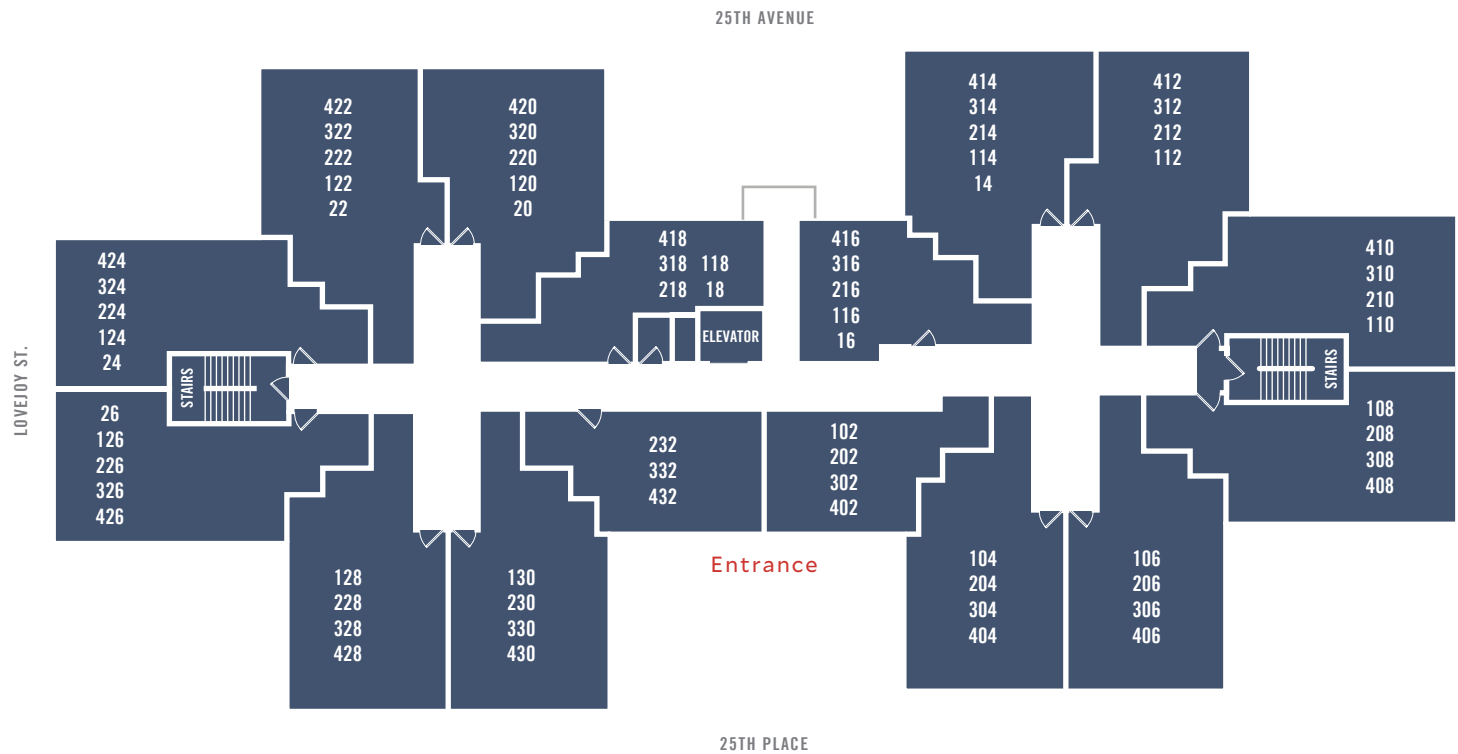

CONSIDER THIS
A TREASURE MAP
TO A HOME
THAT'S GOOD
AS GOLD.

WESTOVER TOWER APARTMENTS

930 NW 25TH PL, PORTLAND, OR 97210 / 503.227.2181 / WESTOVERTOWER@PROMETHEUSREG.COM / WESTOVERTOWERAPTS.COM

We reserve the right to modify plans. This site map is an artist's conception and is not to scale.