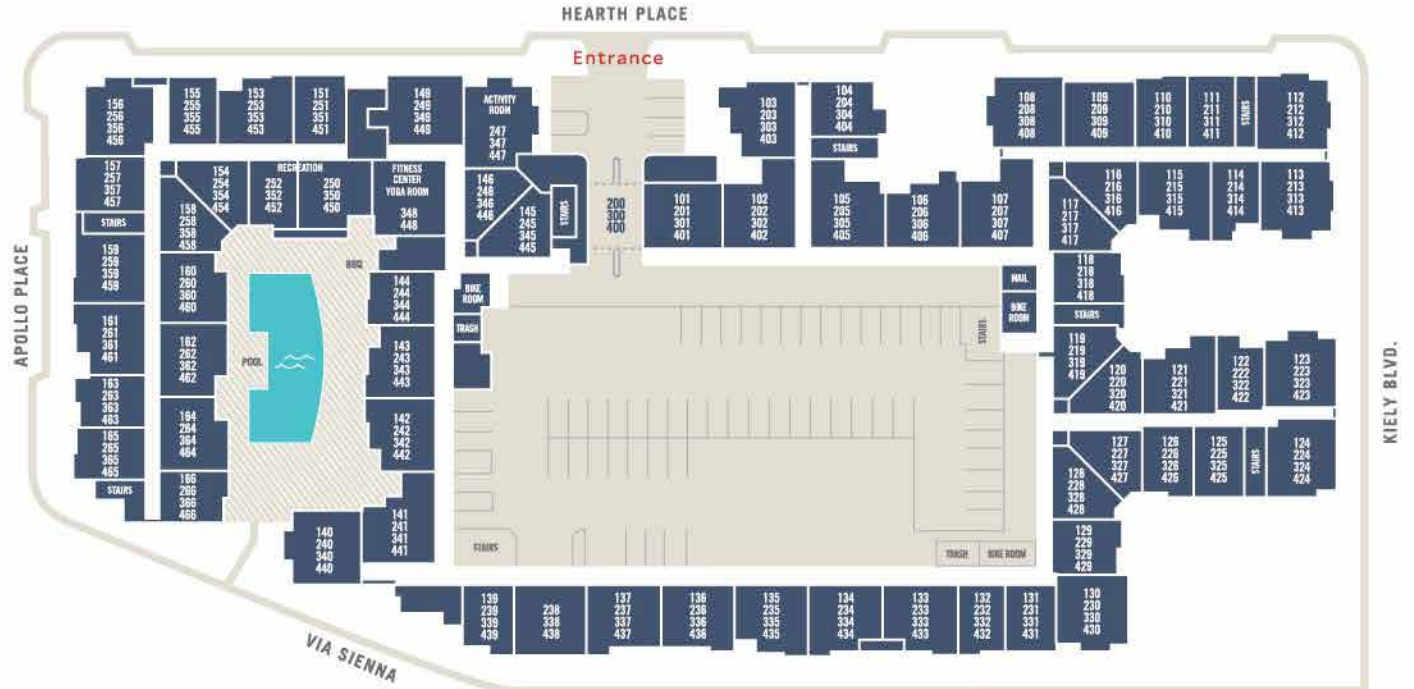

CONSIDER THIS
A TREASURE MAP
TO A HOME
THAT'S GOOD
AS GOLD.

HEARTH APARTMENTS

2870 KAISER DRIVE / SANTA CLARA, CA 95051 / 408.713.2780 / HEARTH@PROMETHEUSREG.COM / HEARTHAPTS.COM

We reserve the right to modify plans. This site map is an artist's conception and is not to scale.