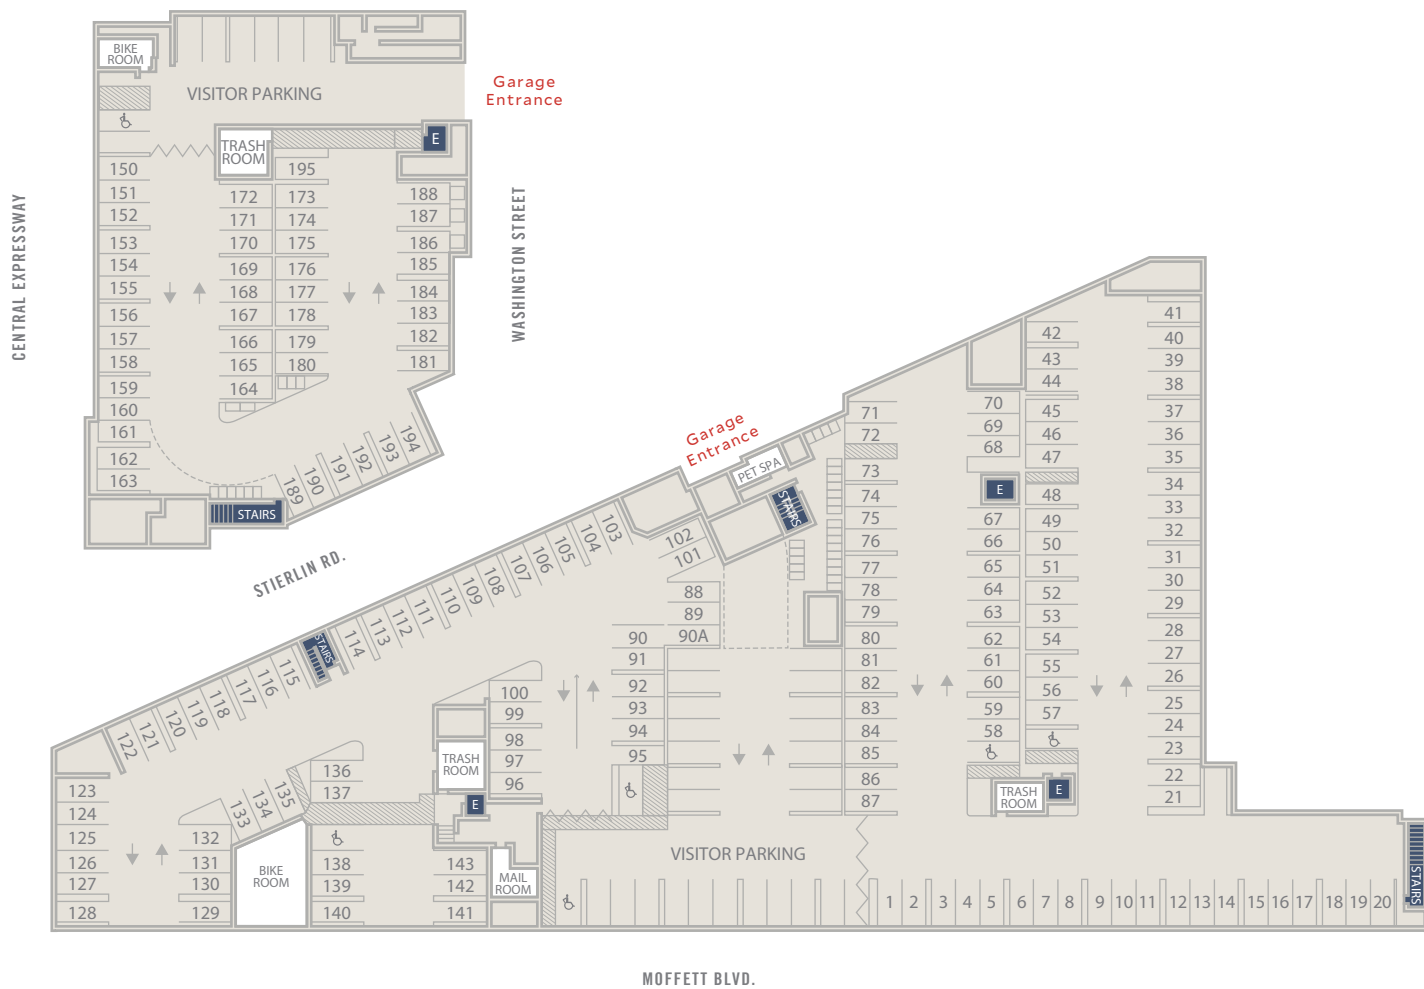

CONSIDER THIS
A TREASURE MAP
TO A HOME
THAT'S GOOD
AS GOLD.

100 MOFFETT APARTMENTS

100 MOFFETT BLVD / MOUNTAIN VIEW, CA 94043 / 650.567.3203 / 100MOFFETT@PROMETHEUSREG.COM / 100MOFFETTAPTS.COM

We reserve the right to modify plans. This site map is an artist's conception and is not to scale.