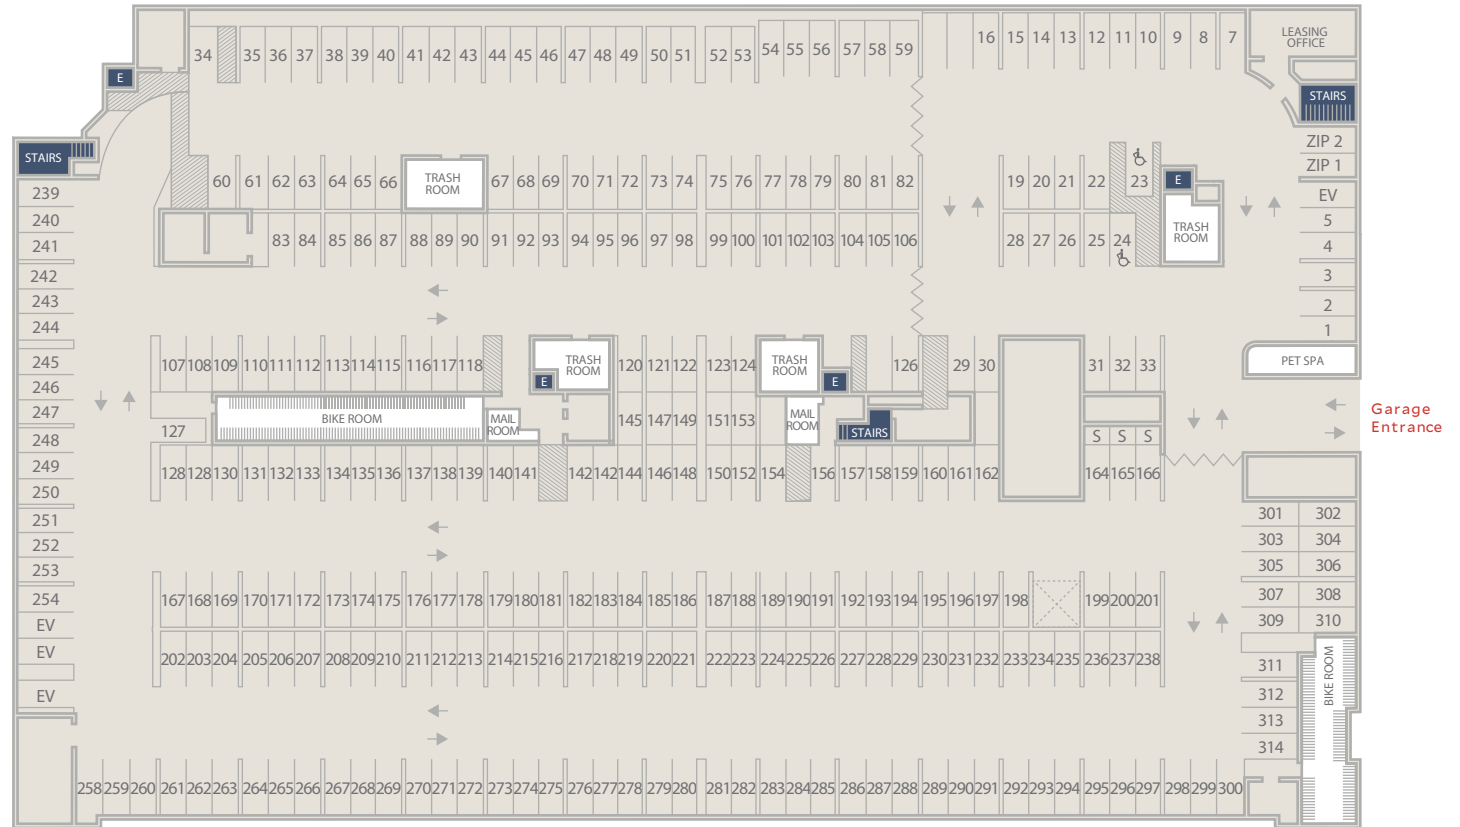

CONSIDER THIS
A TREASURE MAP
TO A HOME
THAT'S GOOD
AS GOLD.

MADERA APARTMENTS

455 WEST EVELYN AVE. / MOUNTAIN VIEW, CA 94041 / 650.318.3454 / ✉ MADERA@PROMETHEUSREG.COM / MADERAAPTS.COM

We reserve the right to modify plans. This site map is an artist's conception and is not to scale.