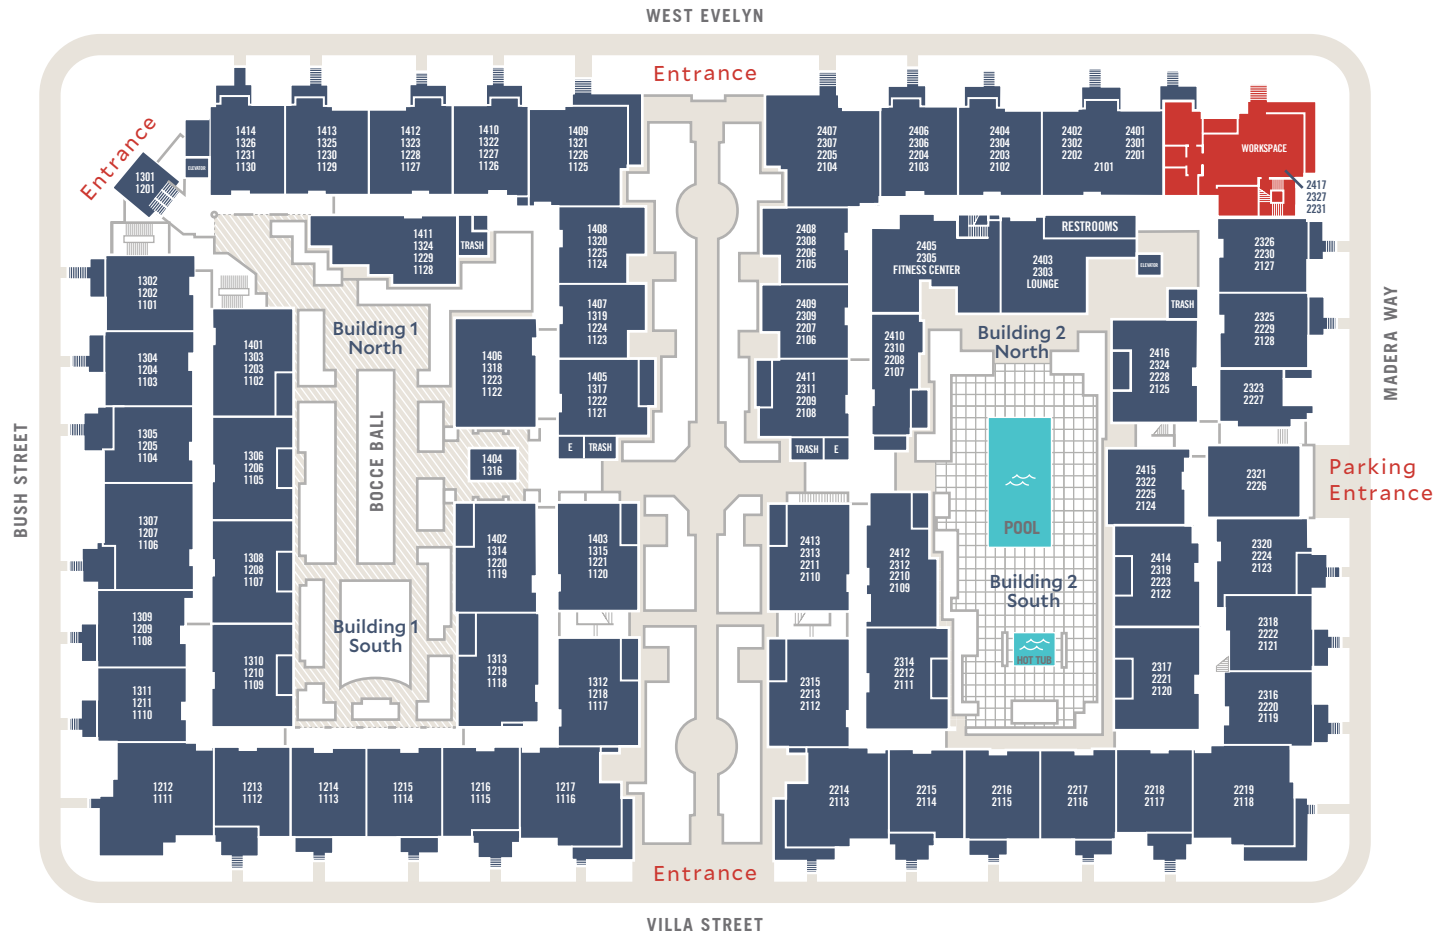

CONSIDER THIS
A TREASURE MAP
TO A HOME
THAT'S GOOD
AS GOLD.

MADERA APARTMENTS

455 WEST EVELYN AVE. / MOUNTAIN VIEW, CA 94041 / 650.318.3454 / ✉ MADERA@PROMETHEUSREG.COM / MADERAAPTS.COM

We reserve the right to modify plans. This site map is an artist's conception and is not to scale.