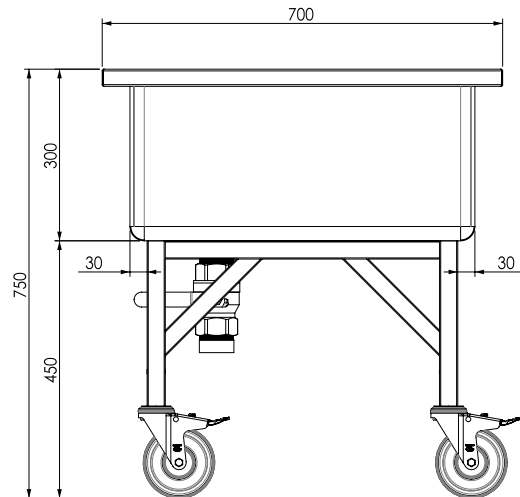

Standard:

- Sturdy 25mm stainless steel square tube legs
- 200mm deep sinks suit 1 x standard 500 x 500 dishwasher baskets
- 300mm deep sinks suits 2 x standard 500 x 500 dishwasher baskets.

Product Code:

CD	Dish Handling
SS	Soak Sink
300	300mm Deep Bowl
750	750mm High

Technical Data:

Dimensions: W x D x H: 700 x 700 x 750

All Culinaire products are supplied with a 12 month parts and labour warranty as standard.