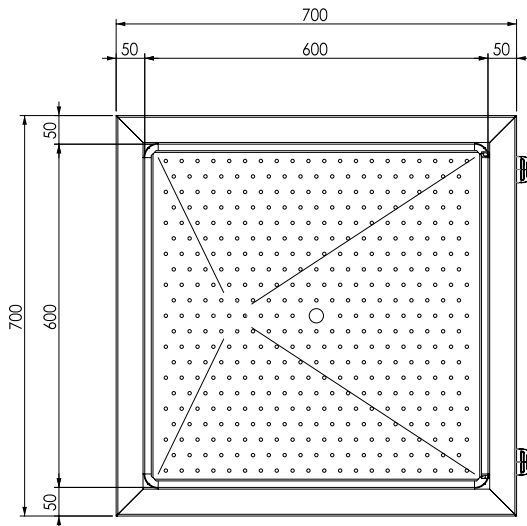

CD.SS.300.750

Cutlery Soak Sinks

Ambient - Standard

Product Information:

- Robust construction from 304 grade stainless steel with a No.4 finish
- 25mm radius internal corners to stainless steel sink prevent bacteria growth in sharp corners, easy to clean
- 50mm stainless steel ball valve enables easy draining
- Easy-push 125mm swivel castors, with brakes
- Mobile so can be pushed and positioned where convenient

Standard:

- Sturdy 25mm stainless steel square tube legs
- 200mm deep sinks suit 1 x standard 500 x 500 dishwasher baskets
- 300mm deep sinks suits 2 x standard 500 x 500 dishwasher baskets.

Product Code:

CD	Dish Handling
SS	Soak Sink
300	300mm Deep Bowl
750	750mm High

Technical Data:

Dimensions: W x D x H: 700 x 700 x 750

All Culinaire products are supplied with a 12 month parts and labour warranty as standard.