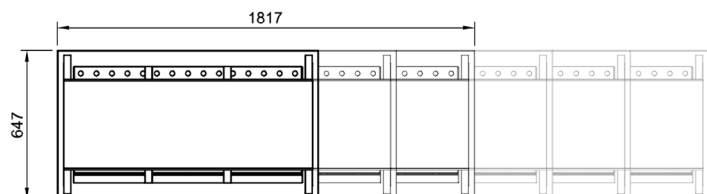

Culinaire®

CH.BM.D.GA.5

Bain Marie - Drop-In A Frame Gantry - Heat Lamps

Product Information:

- Unit comes complete with CH.BM.U bain marie plus drop-in bench top and A-frame heated gantry fully fitted and wired. Gantry is welded to bench top
- Adjustable digital temperature controller allows food to be held between +65°C to +90°C (food must be heated above 65°C before being placed in the bain marie)
- Wet or dry operation (temperature varies greatly when run dry, should not be left unattended for long periods of time)
- Suits gastronorm pans up to 150mm deep (sold separately)
- This display is designed to be installed into a cut-out in a new or existing bench top which allows for simple, inexpensive installation
- Gantry constructed from 304 grade stainless steel with a No.4 finish and 6mm toughened glass end
- Overhead Quartz IR heat lamps provide heat and illumination to the product below
- Individual On/Off switches to operate bain marie and overhead gantry heat lamps
- Front glass, sliding doors and sneeze guards can be either added as optional extras at the time of order and fitted in factory or ordered at a separate date for easy fitting by customer.

Product Code:

CH	Culinaire Heated
BM	Bain Marie
D	Drop-in
GA	A Frame Gantry
5	5 Modules

Optional Extras:

Front Glass	CA.GAF.3
Sliding Doors	CA.GAD.3
Sneeze Guard	CA.GAS.3

Radius Well

Add **R** to code after the .D
(If required, must be nominated at time of order)

CH.BM.DR.GA.5

Plan View

Accessories:

Cross Pan Dividers
To suit smaller GN pans **CA.PXS**

Technical Data:

Dimensions: W x D x H:	1817 x 647 x 760
Cutout Dimensions:	1795 x 625
Total Connected Load:	4.95kW
Electrical Connection:	240V 3Ø + N + E
Phase 1 Connection:	
Phase 2 Connection:	
Phase 3 Connection:	
Water Connection:	15mm
Waste Connection:	50mm