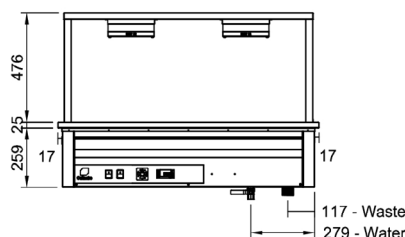

CH.BM.DR.GA.5

Plan View

Accessories:

Cross Pan Dividers
To suit smaller GN pans **CA.PXS**

Technical Data:

Dimensions: W x D x H:	1817 x 647 x 760
Cutout Dimensions:	1795 x 625
Total Connected Load:	4.95kW
Electrical Connection:	240V 3Ø + N + E
Phase 1 Connection:	
Phase 2 Connection:	
Phase 3 Connection:	
Water Connection:	15mm
Waste Connection:	50mm