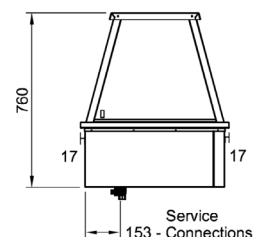

End Elevation

All Culinaire products are supplied with a 12 month parts and labour warranty as standard.

Due to continuous product research and development, the information contained herein is subject to change without notice.

Revision: September 2, 2020 - A

www.stoddart.com.au

www.stoddart.co.nz

Proudly Manufactured
in Australia

STODDART®