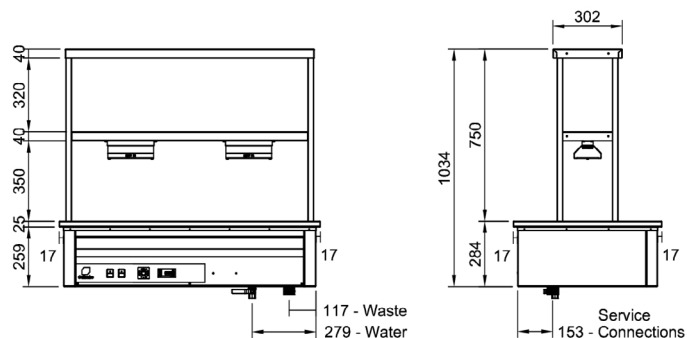

Front Elevation

End Elevation

All Culinaire products are supplied with a 12 month parts and labour warranty as standard.

Due to continuous product research and development, the information contained herein is subject to change without notice.

Revision: September 2, 2020 - A

www.stoddart.com.au

www.stoddart.co.nz

Proudly Manufactured in Australia

STODDART®