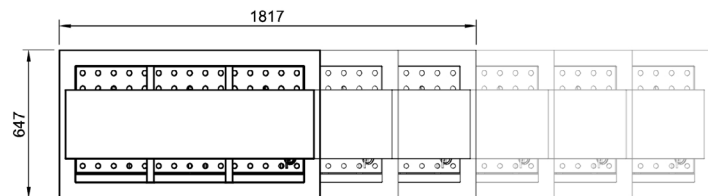

Product Code:

CH	Culinaire Heated
BM	Bain Marie
D	Drop-in
GDB	Double Shelf Gantry - Bottom Tier Heated
5	5 Modules

Optional Extras:

Radius Well

Add **R** to code after the .D
(If required, must be nominated at time of order)

CH.BM.DR.GDB.5

Accessories:

Cross Pan Dividers

To suit smaller GN pans

CA.PXS

Technical Data:

Dimensions: W x D x H:	1817 x 647 x 1034
Cutout Dimensions:	1795 x 625
Total Connected Load:	4.95kW
Electrical Connection:	240V 3Ø + N + E
Phase 1 Connection:	
Phase 2 Connection:	
Phase 3 Connection:	
Water Connection:	15mm
Waste Connection:	50mm