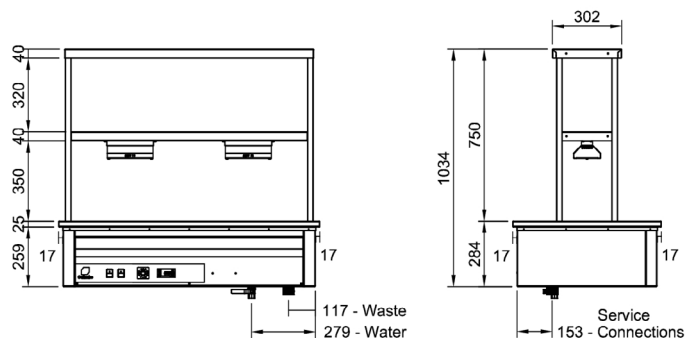

Front Elevation

End Elevation

All Culinaire products are supplied with a 12 month parts and labour warranty as standard.

Due to continuous product research and development, the information contained herein is subject to change without notice.

Revision: September 2, 2020 - A

www.stoddart.com.au

www.stoddart.co.nz

Proudly Manufactured in Australia

STODDART®