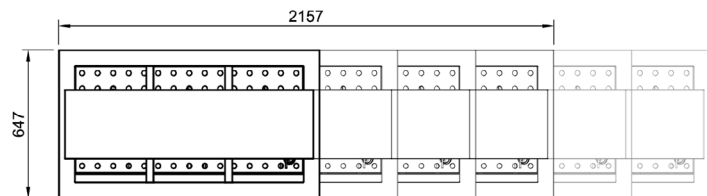

Product Code:

CH	Culinaire Heated
BM	Bain Marie
D	Drop-in
GDB	Double Shelf Gantry - Bottom Tier Heated
6	6 Modules

Optional Extras:

Radius Well

Add **R** to code after the .D
(If required, must be nominated at time of order)

CH.BM.DR.GDB.6

Accessories:

Cross Pan Dividers

To suit smaller GN pans

CA.PXS

Technical Data:

Dimensions: W x D x H:	2157 x 647 x 1034
Cutout Dimensions:	2135 x 625
Total Connected Load:	5.7kW
Electrical Connection:	240V 3Ø + N + E
Phase 1 Connection:	
Phase 2 Connection:	
Phase 3 Connection:	
Water Connection:	15mm
Waste Connection:	50mm