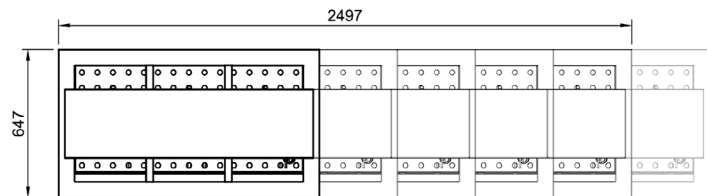

Product Code:

CH	Culinaire Heated
BM	Bain Marie
D	Drop-in
GDB	Double Shelf Gantry - Bottom Tier Heated
7	7 Modules

Optional Extras:

Radius Well

Add **R** to code after the .D
(If required, must be nominated at time of order)

CH.BM.DR.GDB.7

Accessories:

Cross Pan Dividers

To suit smaller GN pans

CA.PXS

Technical Data:

Dimensions: W x D x H:	2497 x 647 x 1034
Cutout Dimensions:	2475 x 625
Total Connected Load:	6.75kW
Electrical Connection:	240V 3Ø + N + E
Phase 1 Connection:	
Phase 2 Connection:	
Phase 3 Connection:	
Water Connection:	15mm
Waste Connection:	50mm