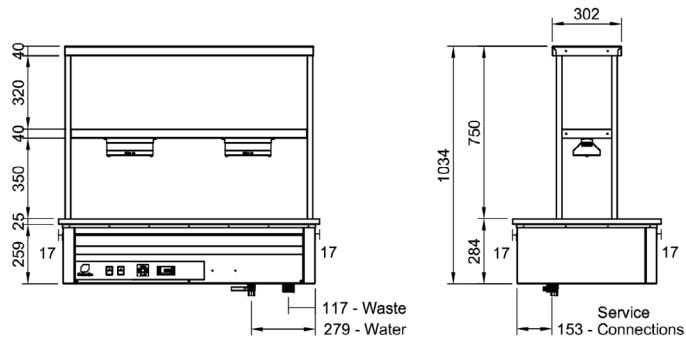

Front Elevation

End Elevation

All Culinaire products are supplied with a 12 month parts and labour warranty as standard.

Due to continuous product research and development, the information contained herein is subject to change without notice.

Revision: September 2, 2020 - A

www.stoddart.com.au

www.stoddart.co.nz

Proudly Manufactured in Australia

STODDART®