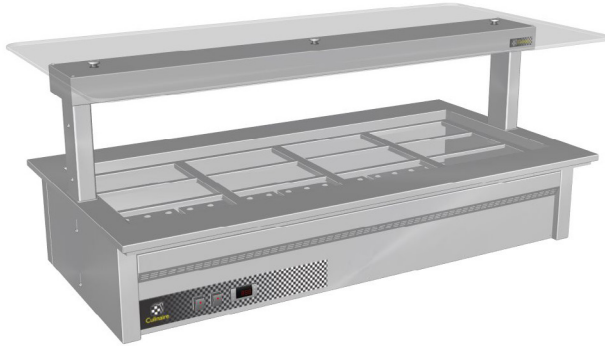

CH.BMC.D.GSF.4

Bain Marie

Drop-in - Counter Line

Product Information:

- This display is designed to be installed into a cut-out in a new or existing bench top which allows for simple installation
- Pans are recessed to minimise water condensation on surrounding bench top
- Double skinned air insulated on all sides to minimise heat to external panels
- Robust construction from 304 grade stainless steel with a No.4 finish
- Adjustable digital temperature controller allows food to be held between +65°C to +90°C (food must be heated above 65°C before being placed in bain marie)
- Wet or dry operation (temperature varies greatly when run dry, should not be left unattended for long periods of time)
- Fitted with 10mm thick toughened glass gantry with overhead Quartz IR heat lamps to provide heat and illumination to the product below
- Individual On/Off switches to operate bain marie and overhead gantry heat lamps
- Overhead heat lamps are fully adjustable via a solid-state voltage controller for accurate temperature selection
- Water inlet at opposite end to drain for ease of cleaning
- Ready for connection to hot water inlet and waste, valves supplied loose for onsite connection to services
- Suits gastronorm pans up to 150mm deep (sold separately).

Product Code:

CH	Culinaire Heated
BMC	Bain Marie - Counter Line
D	Drop-in
GSF	Flat Glass Gantry - Stainless Steel Fixings
4	4 Modules

Optional Extras:

Radius Well	
Add R to code after the .D	CH.BMC.DR.GSF.4
(If required, must be nominated at time of order)	

Technical Data:

Dimensions: W x D x H:	1537 x 825 x 661
Cutout Dimensions:	1520 x 805
Total Connected Load:	3.9kW
Electrical Connection:	240V 1Ø + N + E
Water Connection:	15mm
Waste Connection:	50mm

Plan View