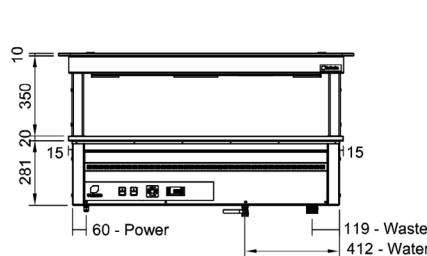

CH.BMC.D.GSF.4

Bain Marie

Drop-in - Counter Line

Product Information:

- This display is designed to be installed into a cut-out in a new or existing bench top which allows for simple installation
- Pans are recessed to minimise water condensation on surrounding bench top
- Double skinned air insulated on all sides to minimise heat to external panels
- Robust construction from 304 grade stainless steel with a No.4 finish
- Adjustable digital temperature controller allows food to be held between +65°C to +90°C (food must be heated above 65°C before being placed in bain marie)
- Wet or dry operation (temperature varies greatly when run dry, should not be left unattended for long periods of time)
- Fitted with 10mm thick toughened glass gantry with overhead Quartz IR heat lamps to provide heat and illumination to the product below
- Individual On/Off switches to operate bain marie and overhead gantry heat lamps
- Overhead heat lamps are fully adjustable via a solid-state voltage controller for accurate temperature selection
- Water inlet at opposite end to drain for ease of cleaning
- Ready for connection to hot water inlet and waste, valves supplied loose for onsite connection to services
- Suits gastronorm pans up to 150mm deep (sold separately).

Product Code:

CH	Culinaire Heated
BMC	Bain Marie - Counter Line
D	Drop-in
GSF	Flat Glass Gantry - Stainless Steel Fixings
4	4 Modules

Optional Extras:

Radius Well	
Add R to code after the .D	CH.BMC.DR.GSF.4
(If required, must be nominated at time of order)	

Technical Data:

Dimensions: W x D x H:	1537 x 825 x 661
Cutout Dimensions:	1520 x 805
Total Connected Load:	3.9kW
Electrical Connection:	240V 1Ø + N + E
Water Connection:	15mm
Waste Connection:	50mm

Plan View