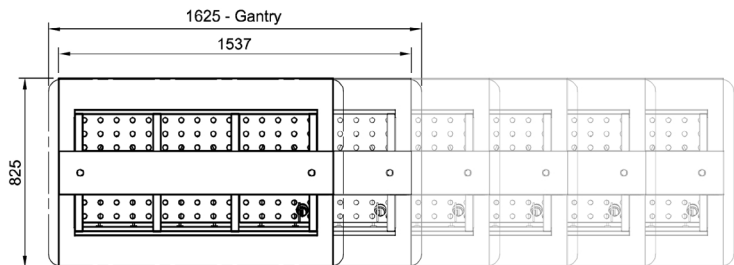

CH.BMC.D.GSF.4

Bain Marie

Drop-in - Counter Line

Product Information:

- This display is designed to be installed into a cut-out in a new or existing bench top which allows for simple installation
- Pans are recessed to minimise water condensation on surrounding bench top
- Double skinned air insulated on all sides to minimise heat to external panels
- Robust construction from 304 grade stainless steel with a No.4 finish
- Adjustable digital temperature controller allows food to be held between +65°C to +90°C (food must be heated above 65°C before being placed in bain marie)
- Wet or dry operation (temperature varies greatly when run dry, should not be left unattended for long periods of time)
- Fitted with 10mm thick toughened glass gantry with overhead Quartz IR heat lamps to provide heat and illumination to the product below
- Individual On/Off switches to operate bain marie and overhead gantry heat lamps
- Overhead heat lamps are fully adjustable via a solid-state voltage controller for accurate temperature selection
- Water inlet at opposite end to drain for ease of cleaning
- Ready for connection to hot water inlet and waste, valves supplied loose for onsite connection to services
- Suits gastronorm pans up to 150mm deep (sold separately).

Product Code:

CH	Culinaire Heated
BMC	Bain Marie - Counter Line
D	Drop-in
GSF	Flat Glass Gantry - Stainless Steel Fixings
4	4 Modules

Optional Extras:

Radius Well	
Add R to code after the .D	CH.BMC.DR.GSF.4
(If required, must be nominated at time of order)	

Technical Data:

Dimensions: W x D x H:	1537 x 825 x 661
Cutout Dimensions:	1520 x 805
Total Connected Load:	3.9kW
Electrical Connection:	240V 1Ø + N + E
Water Connection:	15mm
Waste Connection:	50mm

Plan View