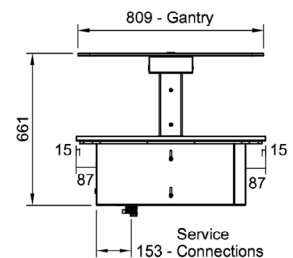

End Elevation

All Culinaire products are supplied with a 12 month parts and labour warranty as standard.

Due to continuous product research and development, the information contained herein is subject to change without notice.

Revision: September 2, 2020 - B

www.stoddart.com.au

www.stoddart.co.nz

Proudly Manufactured in Australia

STODDART®