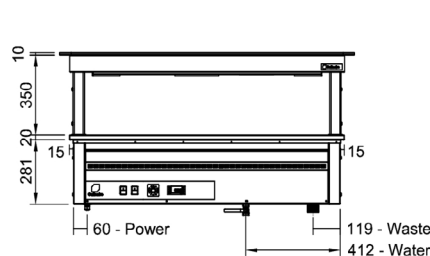

Product Code:

CH	Culinaire Heated
BMC	Bain Marie - Counter Line
D	Drop-in
GSB	Flat Glass Gantry - Black Painted Centre Section - Adhesive Fix
3	3 Modules

Optional Extras:

Radius Well	
Add R to code after the .D	CH.BMC.DR.GSB.3
(If required, must be nominated at time of order)	

Technical Data:

Dimensions: W x D x H:	1197 x 825 x 661
Cutout Dimensions:	1180 x 805
Total Connected Load:	2.85kW
Electrical Connection:	240V 1Ø + N + E
Water Connection:	15mm
Waste Connection:	50mm

Plan View