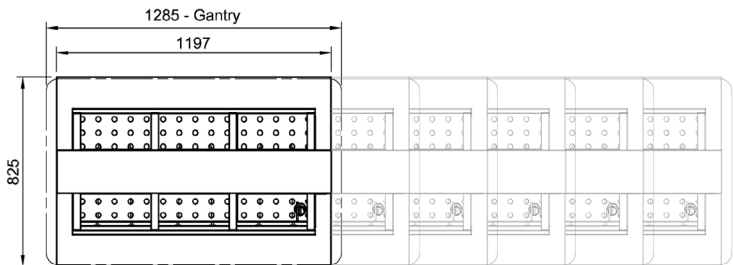

CH.BMC.D.GSB.3

Bain Marie

Drop-in - Counter Line

Product Information:

- This display is designed to be installed into a cut-out in a new or existing bench top which allows for simple installation
- Pans are recessed to minimise water condensation on surrounding bench top
- Double skinned air insulated on all sides to minimise heat to external panels
- Robust construction from 304 grade stainless steel with a No.4 finish
- Adjustable digital temperature controller allows food to be held between +65°C to +90°C (food must be heated above 65°C before being placed in bain marie)
- Wet or dry operation (temperature varies greatly when run dry, should not be left unattended for long periods of time)
- Fitted with 10mm thick toughened glass gantry with overhead Quartz IR heat lamps to provide heat and illumination to the product below
- Individual On/Off switches to operate bain marie and overhead gantry heat lamps
- Overhead heat lamps are fully adjustable via a solid-state voltage controller for accurate temperature selection
- Water inlet at opposite end to drain for ease of cleaning
- Ready for connection to hot water inlet and waste, valves supplied loose for onsite connection to services
- Suits gastronorm pans up to 150mm deep (sold separately).

Product Code:

CH	Culinaire Heated
BMC	Bain Marie - Counter Line
D	Drop-in
GSB	Flat Glass Gantry - Black Painted Centre Section - Adhesive Fix
3	3 Modules

Optional Extras:

Radius Well	
Add R to code after the .D	CH.BMC.DR.GSB.3
(If required, must be nominated at time of order)	

Technical Data:

Dimensions: W x D x H:	1197 x 825 x 661
Cutout Dimensions:	1180 x 805
Total Connected Load:	2.85kW
Electrical Connection:	240V 1Ø + N + E
Water Connection:	15mm
Waste Connection:	50mm

Plan View