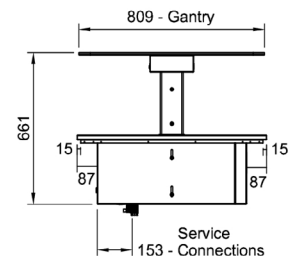

End Elevation

All Culinaire products are supplied with a 12 month parts and labour warranty as standard.

Due to continuous product research and development, the information contained herein is subject to change without notice.

Revision: September 2, 2020 - C

www.stoddart.com.au

www.stoddart.co.nz

Proudly Manufactured in Australia

STODDART®