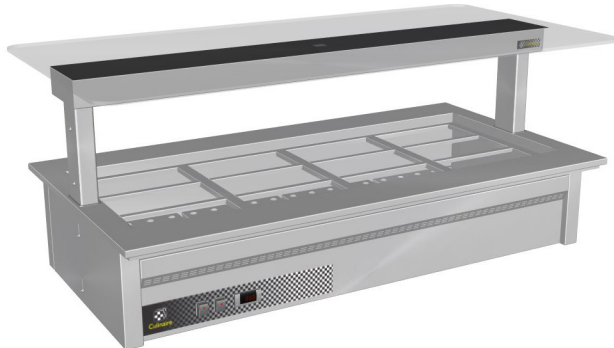

CH.BMC.D.GSB.3

Bain Marie

Drop-in - Counter Line

Product Information:

- This display is designed to be installed into a cut-out in a new or existing bench top which allows for simple installation
- Pans are recessed to minimise water condensation on surrounding bench top
- Double skinned air insulated on all sides to minimise heat to external panels
- Robust construction from 304 grade stainless steel with a No.4 finish
- Adjustable digital temperature controller allows food to be held between +65°C to +90°C (food must be heated above 65°C before being placed in bain marie)
- Wet or dry operation (temperature varies greatly when run dry, should not be left unattended for long periods of time)
- Fitted with 10mm thick toughened glass gantry with overhead Quartz IR heat lamps to provide heat and illumination to the product below
- Individual On/Off switches to operate bain marie and overhead gantry heat lamps
- Overhead heat lamps are fully adjustable via a solid-state voltage controller for accurate temperature selection
- Water inlet at opposite end to drain for ease of cleaning
- Ready for connection to hot water inlet and waste, valves supplied loose for onsite connection to services
- Suits gastronorm pans up to 150mm deep (sold separately).

Product Code:

CH	Culinaire Heated
BMC	Bain Marie - Counter Line
D	Drop-in
GSB	Flat Glass Gantry - Black Painted Centre Section - Adhesive Fix
3	3 Modules

Optional Extras:

Radius Well	
Add R to code after the .D	CH.BMC.DR.GSB.3
(If required, must be nominated at time of order)	

Technical Data:

Dimensions: W x D x H:	1197 x 825 x 661
Cutout Dimensions:	1180 x 805
Total Connected Load:	2.85kW
Electrical Connection:	240V 1Ø + N + E
Water Connection:	15mm
Waste Connection:	50mm

Plan View