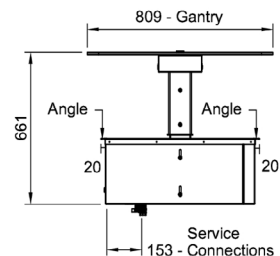

End Elevation

All Culinaire products are supplied with a 12 month parts and labour warranty as standard.

Due to continuous product research and development, the information contained herein is subject to change without notice.

Revision: September 2, 2020 - C

www.stoddart.com.au

www.stoddart.co.nz

Proudly Manufactured
in Australia

STODDART®