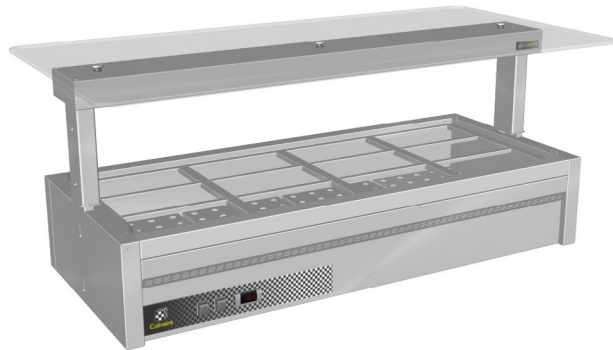

CH.BMC.U.GSF.4

Bain Marie Under Bench - Counter Line

Product Information:

- This display is designed to be mounted under a custom made bench top of your choice (manufactured & fitted by others)
- Pans are recessed to minimise water condensation on surrounding bench top
- Double skinned air insulated on all sides to minimise heat to external panels
- Robust construction from 304 grade stainless steel with a No.4 finish
- Adjustable digital temperature controller allows food to be held between +65°C to +90°C (food must be heated above 65°C before being placed in bain marie)
- Wet or dry operation (temperature varies greatly when run dry, should not be left unattended for long periods of time)
- Fitted with 10mm thick toughened glass gantry with overhead Quartz IR heat lamps to provide heat and illumination to the product below
- Gantry is detachable and height adjustable for ease of installation. To be connected by an electrician
- Individual On/Off switches to operate bain marie and overhead gantry heat lamps
- Overhead heat lamps are fully adjustable via a solid-state voltage controller for accurate temperature selection
- Water inlet at opposite end to drain for ease of cleaning
- Ready for connection to hot water inlet and waste, valves supplied loose for onsite connection to services
- Suits gastronorm pans up to 150mm deep (sold separately).

Product Code:

CH	Culinaire Heated
BMC	Bain Marie - Counter Line
U	Under Bench
GSF	Flat Glass Gantry - Stainless Steel Fixings
4	4 Modules

Optional Extras:

Radius Well

Add **R** to code after the .U
(If required, must be nominated at time of order)

CH.BMC.UR.GSF.4

Technical Data:

Dimensions: W x D x H:	1543 x 691 x 661
Cutout Dimensions:	1395 x 545
Total Connected Load:	3.9kW
Electrical Connection:	240V 1Ø + N + E
Water Connection:	15mm
Waste Connection:	50mm