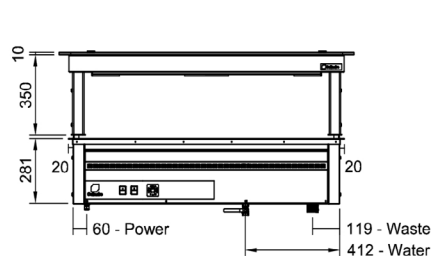

Front Elevation