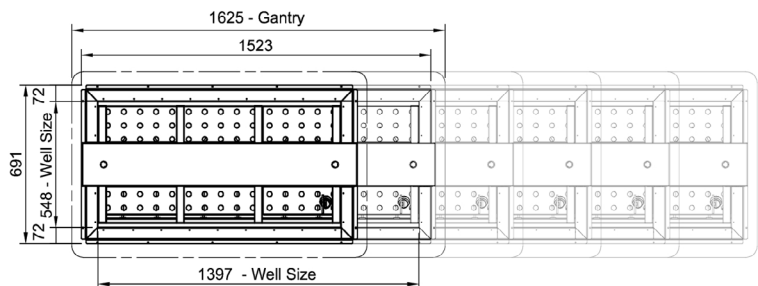

CH.BMC.U.GSF.4

Bain Marie Under Bench - Counter Line

Product Information:

- This display is designed to be mounted under a custom made bench top of your choice (manufactured & fitted by others)
- Pans are recessed to minimise water condensation on surrounding bench top
- Double skinned air insulated on all sides to minimise heat to external panels
- Robust construction from 304 grade stainless steel with a No.4 finish
- Adjustable digital temperature controller allows food to be held between +65°C to +90°C (food must be heated above 65°C before being placed in bain marie)
- Wet or dry operation (temperature varies greatly when run dry, should not be left unattended for long periods of time)
- Fitted with 10mm thick toughened glass gantry with overhead Quartz IR heat lamps to provide heat and illumination to the product below
- Gantry is detachable and height adjustable for ease of installation. To be connected by an electrician
- Individual On/Off switches to operate bain marie and overhead gantry heat lamps
- Overhead heat lamps are fully adjustable via a solid-state voltage controller for accurate temperature selection
- Water inlet at opposite end to drain for ease of cleaning
- Ready for connection to hot water inlet and waste, valves supplied loose for onsite connection to services
- Suits gastronorm pans up to 150mm deep (sold separately).

Product Code:

CH	Culinaire Heated
BMC	Bain Marie - Counter Line
U	Under Bench
GSF	Flat Glass Gantry - Stainless Steel Fixings
4	4 Modules

Optional Extras:

Radius Well

Add **R** to code after the .U
(If required, must be nominated at time of order)

CH.BMC.UR.GSF.4

Technical Data:

Dimensions: W x D x H:	1543 x 691 x 661
Cutout Dimensions:	1395 x 545
Total Connected Load:	3.9kW
Electrical Connection:	240V 1Ø + N + E
Water Connection:	15mm
Waste Connection:	50mm