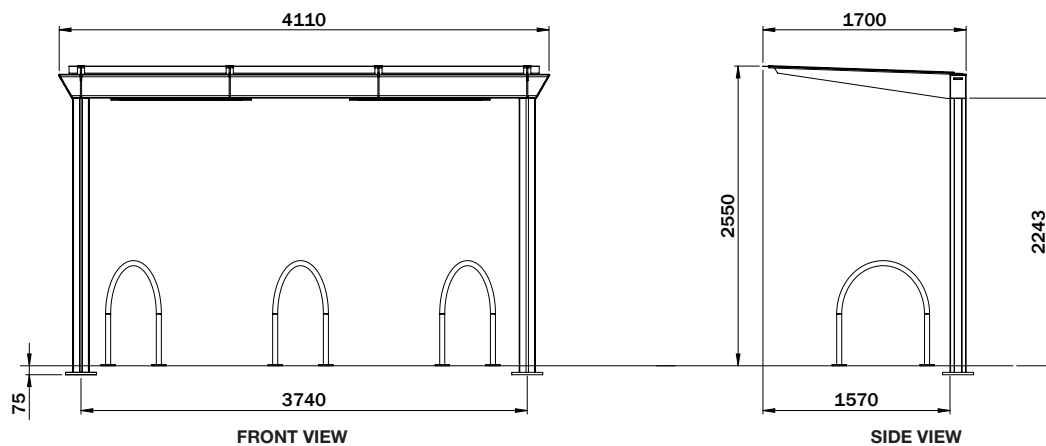

#### Dimensions (mm):

Overall: 4110W x 1700D x 2550H  
Internal: 3740W x 1570D x 2243H