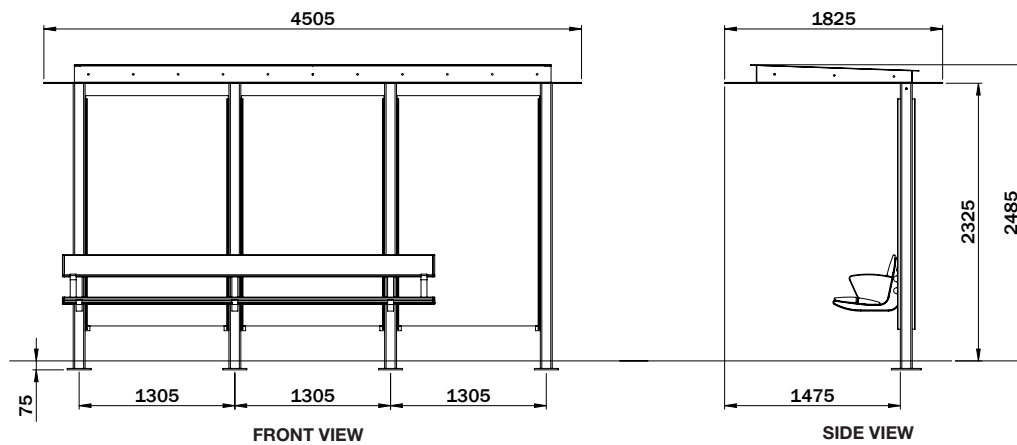

STANDARD PRODUCT
MILLENIUM SHELTER

Dimensions (mm):

Overall: 4505W x 1825D x 2485H
 Internal: 3915W x 1475D x 2325H
 Seat Length: 3100

Finishes:

Powder Coated Aluminium Frame
 Refer to Dulux Powder Coat colours