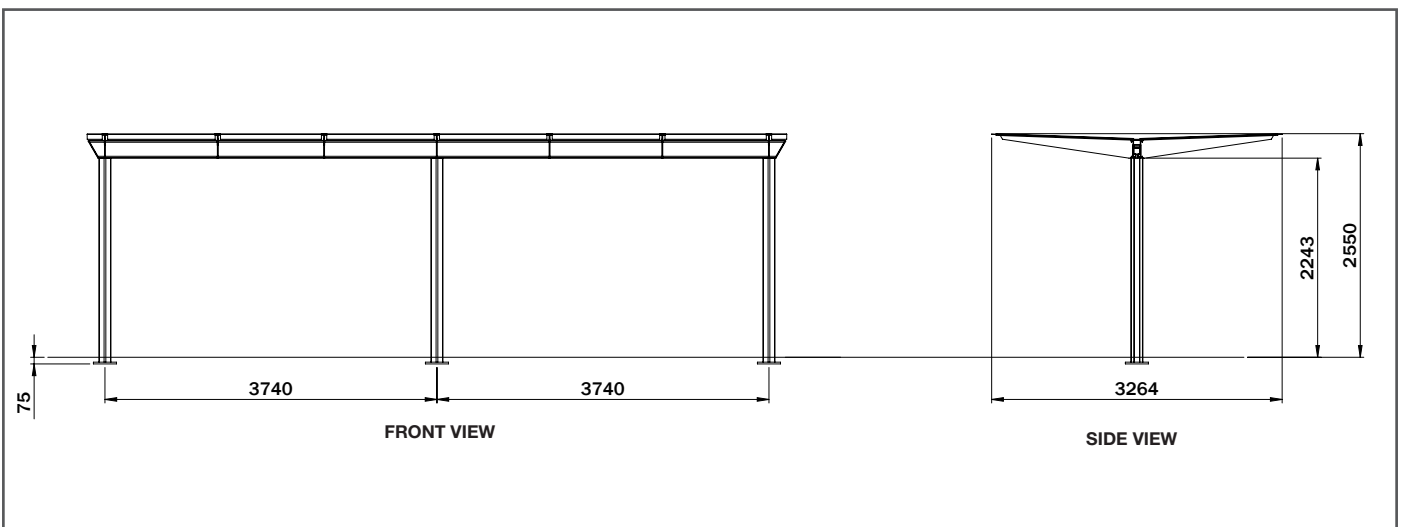

STANDARD PRODUCT

EVO DOUBLE-SIDED WALKWAY

Dimensions (mm):

Overall: 3264D x 2550H
Internal: 3264D x 2243H
Module length: 3740

Finishes:

Powder Coated Aluminium frame
Refer to Dulux Powder Coat colours

Features:

Aluminium roof
LED lighting
Internal drainage
Concealed footings
Scaleable design
Modular design

Optional extras:

Wall panels (glass or mesh)
Windbreaks
Solar powered lighting
Drain to surface

P: 1300 557 654
W: stoddartinfrastructure.com.au
E: info@stoddartinfrastructure.com.au