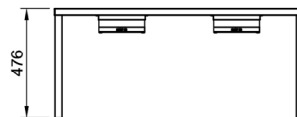

Front Elevation