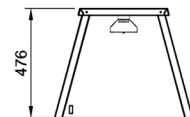

End Elevation

All Culinaire products are supplied with a 12 month parts and labour warranty as standard.

Due to continuous product research and development, the information contained herein is subject to change without notice.

Revision: September 2, 2020 - A

www.stoddart.com.au

www.stoddart.co.nz