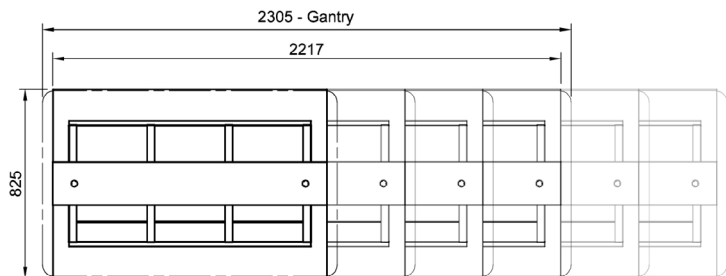

CR.CWCF.D.RB.GSF.6

Counter Line - Refrigerated Well Drop-In Remote

Product Information:

- This display is designed to be installed into a cut-out in a new or existing bench top which allows for simple installation (manufactured & fitted by others)*
- Requires a gantry above the unit to work as per the intended design (meeting Australian standards)
- The blown air design passes cold air over and under the food pans creating an even cooling effect (products in the pans must not restrict the cold air flow stream blowing across the top of the pans)
- Adjustable digital temperature controller allows food to be held between +2°C to +4°C in a maximum of 32°C ambient temperature
- Fully insulated and constructed from 304 grade stainless steel with a No.4 finish
- Supplied with a control box for connection to a remote condenser unit to be supplied & fitted by others and connected by a qualified refrigeration contractor and electrician
- Drop-in refrigeration unit supplied with a condensate drain hose for connection to a tundish
- Suits gastronorm pans up to 100mm deep (sold separately).

Product Code:

CR	Culinaire Refrigerated
CWCF	Cold Well - Counter Line - Fan Forced
D	Drop-in
RB	Remote Control Box
GSF	Flat Glass Gantry - Stainless Steel Fixings
6	6 Modules

Technical Data:

Dimensions: W x D x H:	2217 x 825 x 1095
Cutout Dimensions:	2200 x 805
* Remote Refrigeration Load:	1488 watts at -10°C SST
Refrigerant Type:	R507 or 404A
Pipe Connection Inlet	1/2"
Pipe Connection Outlet	1/4"
Total Connected Load:	0.12kW
Electrical Connection:	10A plug & lead fitted

Note: Refrigeration load is calculated at the cabinet

Plan View