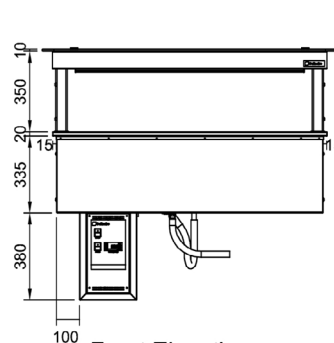

Front Elevation