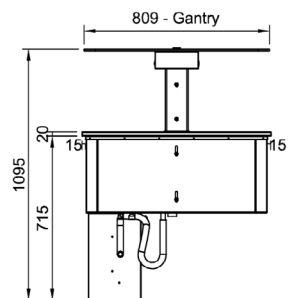

End Elevation

* Attention to adequate ventilation allowances will be required if the service compartment is to be located in a joinery unit. Stoddart to review intended ventilation.

All Culinaire products are supplied with a 12 month parts and labour warranty as standard.

Due to continuous product research and development, the information contained herein is subject to change without notice.

Revision: September 2, 2020 - A

www.stoddart.com.au

www.stoddart.co.nz

Proudly Manufactured
in Australia