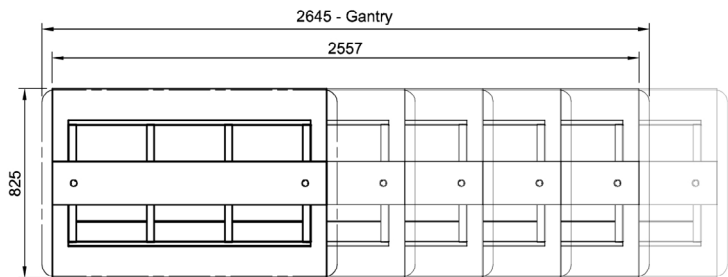

CR.CWCF.D.RB.GSF.7

Counter Line - Refrigerated Well Drop-In Remote

Product Information:

- This display is designed to be installed into a cut-out in a new or existing bench top which allows for simple installation (manufactured & fitted by others)*
- Requires a gantry above the unit to work as per the intended design (meeting Australian standards)
- The blown air design passes cold air over and under the food pans creating an even cooling effect (products in the pans must not restrict the cold air flow stream blowing across the top of the pans)
- Adjustable digital temperature controller allows food to be held between +2°C to +4°C in a maximum of 32°C ambient temperature
- Fully insulated and constructed from 304 grade stainless steel with a No.4 finish
- Supplied with a control box for connection to a remote condenser unit to be supplied & fitted by others and connected by a qualified refrigeration contractor and electrician
- Drop-in refrigeration unit supplied with a condensate drain hose for connection to a tundish
- Suits gastronorm pans up to 100mm deep (sold separately).

Product Code:

CR	Culinaire Refrigerated
CWCF	Cold Well - Counter Line - Fan Forced
D	Drop-in
RB	Remote Control Box
GSF	Flat Glass Gantry - Stainless Steel Fixings
7	7 Modules

Technical Data:

Dimensions: W x D x H:	2557 x 825 x 1095
Cutout Dimensions:	2540 x 805
* Remote Refrigeration Load:	1711 watts at -10°C SST
Refrigerant Type:	R507 or 404A
Pipe Connection Inlet	1/2"
Pipe Connection Outlet	1/4"
Total Connected Load:	0.12kW
Electrical Connection:	10A plug & lead fitted

Note: Refrigeration load is calculated at the cabinet

Plan View