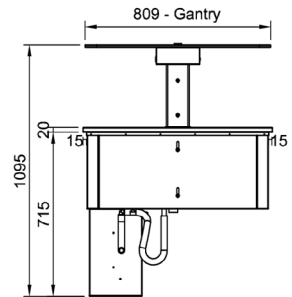

End Elevation

* Attention to adequate ventilation allowances will be required if the service compartment is to be located in a joinery unit. Stoddart to review intended ventilation.

All Culinaire products are supplied with a 12 month parts and labour warranty as standard.

Due to continuous product research and development, the information contained herein is subject to change without notice.

Revision: September 2, 2020 - A

www.stoddart.com.au

www.stoddart.co.nz

Proudly Manufactured
in Australia