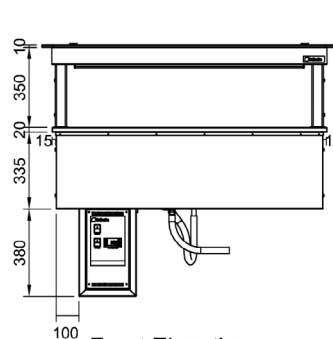

Front Elevation