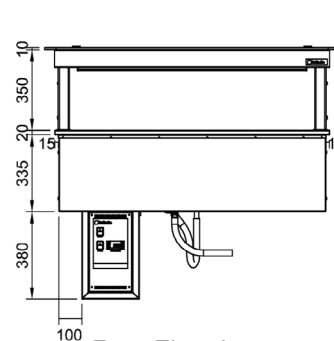

Front Elevation