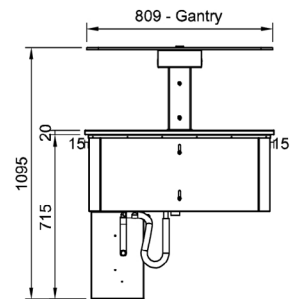

End Elevation

* Attention to adequate ventilation allowances will be required if the service compartment is to be located in a joinery unit. Stoddart to review intended ventilation.

All Culinaire products are supplied with a 12 month parts and labour warranty as standard.

Due to continuous product research and development, the information contained herein is subject to change without notice.

Revision: September 2, 2020 - A

www.stoddart.com.au

www.stoddart.co.nz

Proudly Manufactured
in Australia