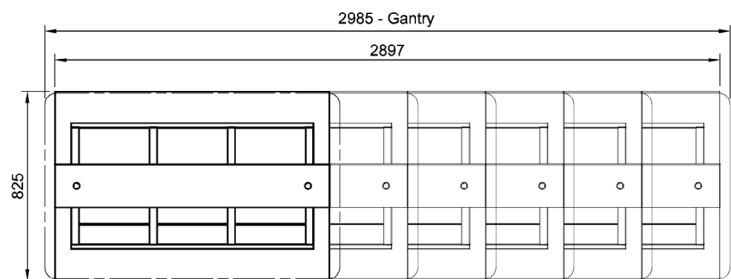

CR.CWCF.D.RB.GSF.8

Counter Line - Refrigerated Well Drop-In Remote

Product Information:

- This display is designed to be installed into a cut-out in a new or existing bench top which allows for simple installation (manufactured & fitted by others)*
- Requires a gantry above the unit to work as per the intended design (meeting Australian standards)
- The blown air design passes cold air over and under the food pans creating an even cooling effect (products in the pans must not restrict the cold air flow stream blowing across the top of the pans)
- Adjustable digital temperature controller allows food to be held between +2°C to +4°C in a maximum of 32°C ambient temperature
- Fully insulated and constructed from 304 grade stainless steel with a No.4 finish
- Supplied with a control box for connection to a remote condenser unit to be supplied & fitted by others and connected by a qualified refrigeration contractor and electrician
- Drop-in refrigeration unit supplied with a condensate drain hose for connection to a tundish
- Suits gastronorm pans up to 100mm deep (sold separately).

Product Code:

CR	Culinaire Refrigerated
CWCF	Cold Well - Counter Line - Fan Forced
D	Drop-in
RB	Remote Control Box
GSF	Flat Glass Gantry - Stainless Steel Fixings
8	8 Modules

Technical Data:

Dimensions: W x D x H:	2897 x 825 x 1095
Cutout Dimensions:	2880 x 805
* Remote Refrigeration Load:	1875 watts at -10°C SST
Refrigerant Type:	R507 or 404A
Pipe Connection Inlet	1/2"
Pipe Connection Outlet	1/4"
Total Connected Load:	0.12kW
Electrical Connection:	10A plug & lead fitted

Note: Refrigeration load is calculated at the cabinet

Plan View