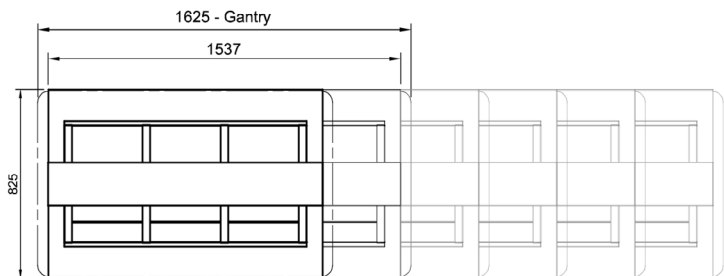

CR.CWCF.D.RB.GSB.4

Counter Line - Refrigerated Well Drop-In Remote

Product Information:

- This display is designed to be installed into a cut-out in a new or existing bench top which allows for simple installation (manufactured & fitted by others)*
- Requires a gantry above the unit to work as per the intended design (meeting Australian standards)
- The blown air design passes cold air over and under the food pans creating an even cooling effect (products in the pans must not restrict the cold air flow stream blowing across the top of the pans)
- Adjustable digital temperature controller allows food to be held between +2°C to +4°C in a maximum of 32°C ambient temperature
- Fully insulated and constructed from 304 grade stainless steel with a No.4 finish
- Supplied with a control box for connection to a remote condenser unit to be supplied & fitted by others and connected by a qualified refrigeration contractor and electrician
- Drop-in refrigeration unit supplied with a condensate drain hose for connection to a tundish
- Suits gastronorm pans up to 100mm deep (sold separately).

Product Code:

CR	Culinaire Refrigerated
CWCF	Cold Well - Counter Line - Fan Forced
D	Drop-in
RB	Remote Control Box
GSB	Flat Glass Gantry - Black Painted Centre Section - Adhesive Fixed
4	4 Modules

Technical Data:

Dimensions: W x D x H:	1537 x 825 x 1095
Cutout Dimensions:	1520 x 805
* Remote Refrigeration Load:	848 watts at -10°C SST
Refrigerant Type:	R507 or 404A
Pipe Connection Inlet	1/2"
Pipe Connection Outlet	1/4"
Total Connected Load:	0.12kW
Electrical Connection:	10A plug & lead fitted

Note: Refrigeration load is calculated at the cabinet

Plan View