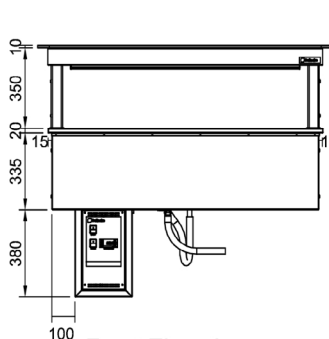

Front Elevation