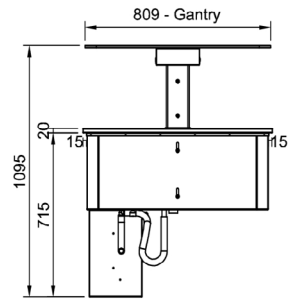

End Elevation

* Attention to adequate ventilation allowances will be required if the service compartment is to be located in a joinery unit. Stoddart to review intended ventilation.

All Culinaire products are supplied with a 12 month parts and labour warranty as standard.

Due to continuous product research and development, the information contained herein is subject to change without notice.

Revision: September 2, 2020 - A

www.stoddart.com.au

www.stoddart.co.nz

Proudly Manufactured
in Australia