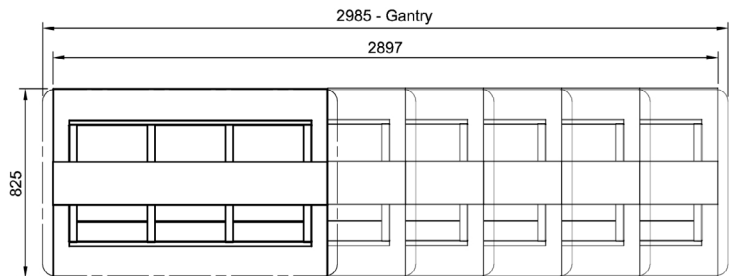

Counter Line - Refrigerated Well

Drop-In Remote

Product Information:

- This display is designed to be installed into a cut-out in a new or existing bench top which allows for simple installation (manufactured & fitted by others)*
- Requires a gantry above the unit to work as per the intended design (meeting Australian standards)
- The blown air design passes cold air over and under the food pans creating an even cooling effect (products in the pans must not restrict the cold air flow stream blowing across the top of the pans)
- Adjustable digital temperature controller allows food to be held between +2°C to +4°C in a maximum of 32°C ambient temperature
- Fully insulated and constructed from 304 grade stainless steel with a No.4 finish
- Supplied with a control box for connection to a remote condenser unit to be supplied & fitted by others and connected by a qualified refrigeration contractor and electrician
- Drop-in refrigeration unit supplied with a condensate drain hose for connection to a tundish
- Suits gastronorm pans up to 100mm deep (sold separately).

Product Code:

CR	Culinaire Refrigerated
CWCF	Cold Well - Counter Line - Fan Forced
D	Drop-in
RB	Remote Control Box
GSB	Flat Glass Gantry - Black Painted Centre Section - Adhesive Fixed
8	8 Modules

Technical Data:

Dimensions: W x D x H:	2877 x 825 x 1095
Cutout Dimensions:	2880 x 805
* Remote Refrigeration Load:	1875 watts at -10°C SST
Refrigerant Type:	R507 or 404A
Pipe Connection Inlet	1/2"
Pipe Connection Outlet	1/4"
Total Connected Load:	0.12kW
Electrical Connection:	10A plug & lead fitted

Note: Refrigeration load is calculated at the cabinet

Plan View