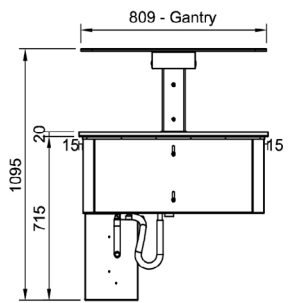

End Elevation

* Attention to adequate ventilation allowances will be required if the service compartment is to be located in a joinery unit. Stoddart to review intended ventilation.

All Culinaire products are supplied with a 12 month parts and labour warranty as standard.

Due to continuous product research and development, the information contained herein is subject to change without notice.

Revision: September 2, 2020 - A

www.stoddart.com.au

www.stoddart.co.nz

Proudly Manufactured
in Australia