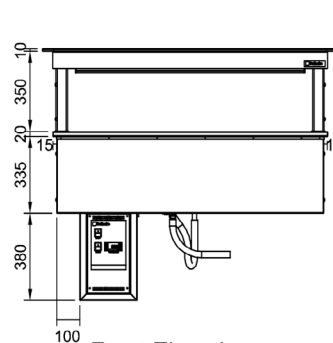

Front Elevation