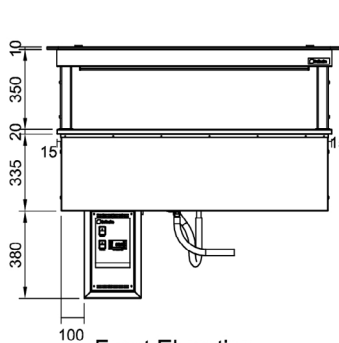

Front Elevation