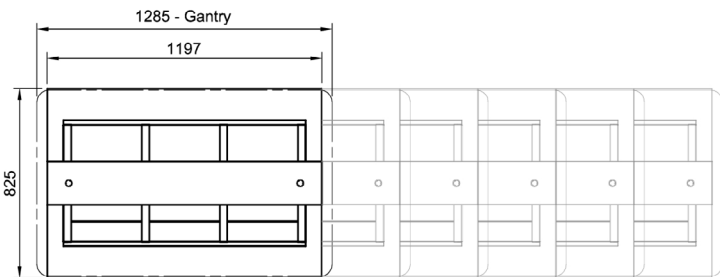

CR.CWCF.D.RB.GSF.3

Counter Line - Refrigerated Well Drop-In Remote

Product Information:

- This display is designed to be installed into a cut-out in a new or existing bench top which allows for simple installation (manufactured & fitted by others)*
- Requires a gantry above the unit to work as per the intended design (meeting Australian standards)
- The blown air design passes cold air over and under the food pans creating an even cooling effect (products in the pans must not restrict the cold air flow stream blowing across the top of the pans)
- Adjustable digital temperature controller allows food to be held between +2°C to +4°C in a maximum of 32°C ambient temperature
- Fully insulated and constructed from 304 grade stainless steel with a No.4 finish
- Supplied with a control box for connection to a remote condenser unit to be supplied & fitted by others and connected by a qualified refrigeration contractor and electrician
- Drop-in refrigeration unit supplied with a condensate drain hose for connection to a tundish
- Suits gastronorm pans up to 100mm deep (sold separately).

Product Code:

CR	Culinaire Refrigerated
CWCF	Cold Well - Counter Line - Fan Forced
D	Drop-in
RB	Remote Control Box
GSF	Flat Glass Gantry - Stainless Steel Fixings
3	3 Modules

Technical Data:

Dimensions: W x D x H:	1197 x 825 x 1095
Cutout Dimensions:	1180 x 805
* Remote Refrigeration Load:	719 watts at -10°C SST
Refrigerant Type:	R507 or 404A
Pipe Connection Inlet	1/2"
Pipe Connection Outlet	1/4"
Total Connected Load:	0.12kW
Electrical Connection:	10A plug & lead fitted

Note: Refrigeration load is calculated at the cabinet

Plan View