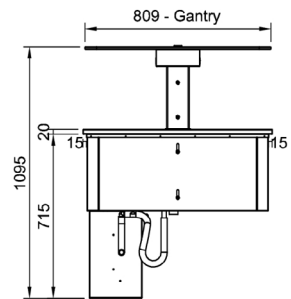

End Elevation

* Attention to adequate ventilation allowances will be required if the service compartment is to be located in a joinery unit. Stoddart to review intended ventilation.

All Culinaire products are supplied with a 12 month parts and labour warranty as standard.

Due to continuous product research and development, the information contained herein is subject to change without notice.

Revision: September 2, 2020 - A

www.stoddart.com.au

www.stoddart.co.nz

Proudly Manufactured
in Australia