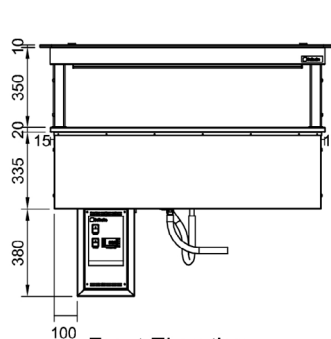

Front Elevation