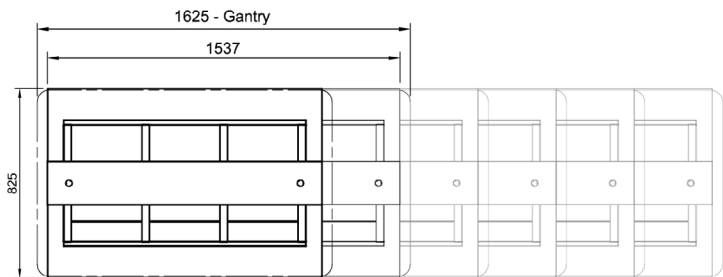

CR.CWCF.D.RB.GSF.4

Counter Line - Refrigerated Well Drop-In Remote

Product Information:

- This display is designed to be installed into a cut-out in a new or existing bench top which allows for simple installation (manufactured & fitted by others)*
- Requires a gantry above the unit to work as per the intended design (meeting Australian standards)
- The blown air design passes cold air over and under the food pans creating an even cooling effect (products in the pans must not restrict the cold air flow stream blowing across the top of the pans)
- Adjustable digital temperature controller allows food to be held between +2°C to +4°C in a maximum of 32°C ambient temperature
- Fully insulated and constructed from 304 grade stainless steel with a No.4 finish
- Supplied with a control box for connection to a remote condenser unit to be supplied & fitted by others and connected by a qualified refrigeration contractor and electrician
- Drop-in refrigeration unit supplied with a condensate drain hose for connection to a tundish
- Suits gastronorm pans up to 100mm deep (sold separately).

Product Code:

CR	Culinaire Refrigerated
CWCF	Cold Well - Counter Line - Fan Forced
D	Drop-in
RB	Remote Control Box
GSF	Flat Glass Gantry - Stainless Steel Fixings
4	4 Modules

Technical Data:

Dimensions: W x D x H:	1537 x 825 x 1095
Cutout Dimensions:	1520 x 805
* Remote Refrigeration Load:	848 watts at -10°C SST
Refrigerant Type:	R507 or 404A
Pipe Connection Inlet	1/2"
Pipe Connection Outlet	1/4"
Total Connected Load:	0.12kW
Electrical Connection:	10A plug & lead fitted

Note: Refrigeration load is calculated at the cabinet

Plan View