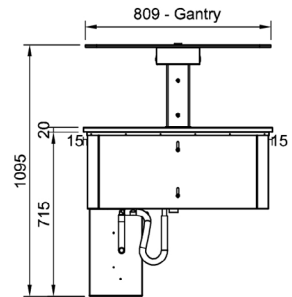

End Elevation

* Attention to adequate ventilation allowances will be required if the service compartment is to be located in a joinery unit. Stoddart to review intended ventilation.

All Culinaire products are supplied with a 12 month parts and labour warranty as standard.

Due to continuous product research and development, the information contained herein is subject to change without notice.

Revision: September 2, 2020 - A

www.stoddart.com.au

www.stoddart.co.nz

Proudly Manufactured
in Australia