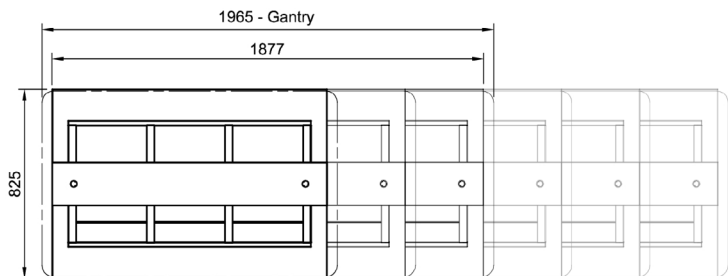

Counter Line - Refrigerated Well

Drop-In Remote

Product Information:

- This display is designed to be installed into a cut-out in a new or existing bench top which allows for simple installation (manufactured & fitted by others)*
- Requires a gantry above the unit to work as per the intended design (meeting Australian standards)
- The blown air design passes cold air over and under the food pans creating an even cooling effect (products in the pans must not restrict the cold air flow stream blowing across the top of the pans)
- Adjustable digital temperature controller allows food to be held between +2°C to +4°C in a maximum of 32°C ambient temperature
- Fully insulated and constructed from 304 grade stainless steel with a No.4 finish
- Supplied with a control box for connection to a remote condenser unit to be supplied & fitted by others and connected by a qualified refrigeration contractor and electrician
- Drop-in refrigeration unit supplied with a condensate drain hose for connection to a tundish
- Suits gastronorm pans up to 100mm deep (sold separately).

Product Code:

CR	Culinaire Refrigerated
CWCF	Cold Well - Counter Line - Fan Forced
D	Drop-in
RB	Remote Control Box
GSF	Flat Glass Gantry - Stainless Steel Fixings
5	5 Modules

Technical Data:

Dimensions: W x D x H:	1877 x 825 x 1095
Cutout Dimensions:	1860 x 805
* Remote Refrigeration Load:	1265 watts at -10°C SST
Refrigerant Type:	R507 or 404A
Pipe Connection Inlet	1/2"
Pipe Connection Outlet	1/4"
Total Connected Load:	0.12kW
Electrical Connection:	10A plug & lead fitted

Note: Refrigeration load is calculated at the cabinet

Plan View

* Attention to adequate ventilation allowances will be required if the service compartment is to be located in a joinery unit. Stoddart to review intended ventilation.