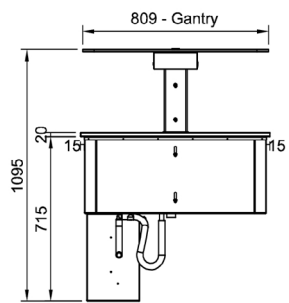

End Elevation

* Attention to adequate ventilation allowances will be required if the service compartment is to be located in a joinery unit. Stoddart to review intended ventilation.

All Culinaire products are supplied with a 12 month parts and labour warranty as standard.

Due to continuous product research and development, the information contained herein is subject to change without notice.

Revision: September 2, 2020 - A

www.stoddart.com.au

www.stoddart.co.nz

Proudly Manufactured
in Australia