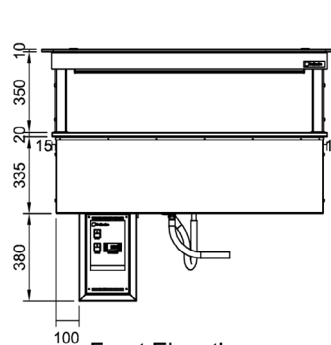

Front Elevation