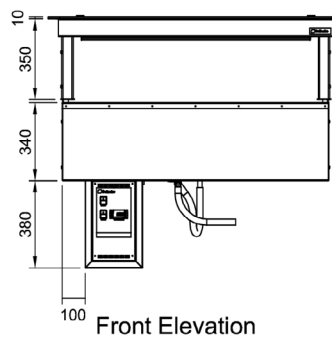

All Culinaire products are supplied with a 12 month parts and labour warranty as standard.