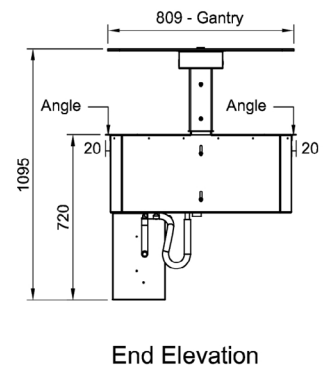

All Culinaire products are supplied with a 12 month parts and labour warranty as standard.