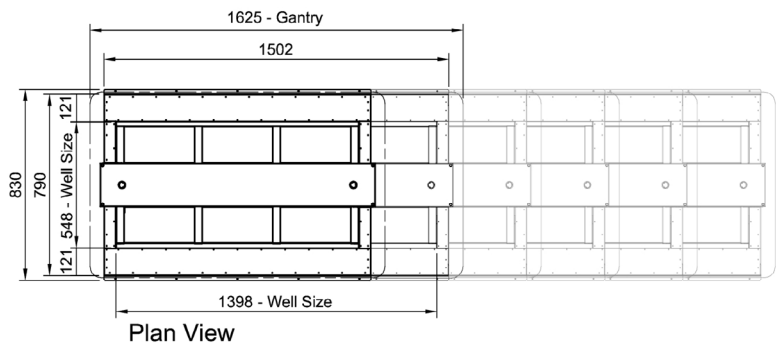

All Culinaire products are supplied with a 12 month parts and labour warranty as standard.