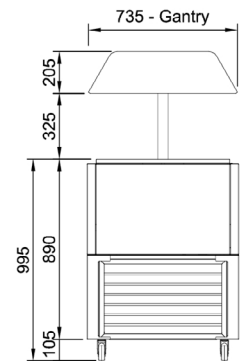

Product Code:

CR	Culinaire Refrigerated
IB	Island Buffet
CLCBF	Chillair Cold Well Bar - Fan Forced
GCP	Gantry - Chillair - Perspex
6	6 Modules

Optional Extras:
6 Module Tray Race

2 sections per side
4 sections required for a tray race to each side

CR.IB.CLCBF.TR.6
Technical Data:

Dimensions: W x D x H:	2161 x 750 x 1525
Total Connected Load:	1.44kW
Electrical Connection:	10A plug & lead fitted

Plan View

Front Elevation

End Elevation

All Culinaire products are supplied with a 12 month parts and labour warranty as standard.