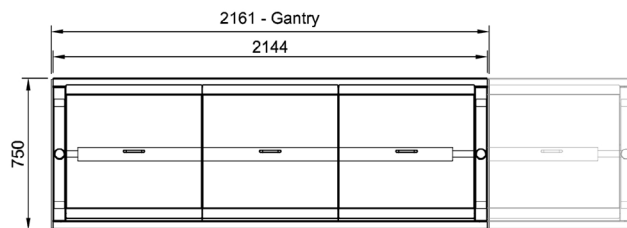

Product Code:

CR	Culinaire Refrigerated
IB	Island Buffet
CLCBF	Chillair Cold Well Bar - Fan Forced
GCP	Gantry - Chillair - Perspex
6	6 Modules

Optional Extras:
6 Module Tray Race

2 sections per side
4 sections required for a tray race to each side

CR.IB.CLCBF.TR.6
Technical Data:

Dimensions: W x D x H:	2161 x 750 x 1525
Total Connected Load:	1.44kW
Electrical Connection:	10A plug & lead fitted

Plan View

Front Elevation

End Elevation

All Culinaire products are supplied with a 12 month parts and labour warranty as standard.