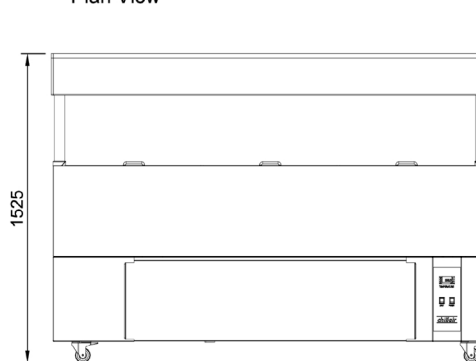

Product Code:

CR	Culinaire Refrigerated
IB	Island Buffet
CLCBF	Chillair Cold Well Bar - Fan Forced
GCP	Gantry - Chillair - Perspex
6	6 Modules

Optional Extras:
6 Module Tray Race

2 sections per side
4 sections required for a tray race to each side

CR.IB.CLCBF.TR.6
Technical Data:

Dimensions: W x D x H:	2161 x 750 x 1525
Total Connected Load:	1.44kW
Electrical Connection:	10A plug & lead fitted

Plan View

Front Elevation

End Elevation

All Culinaire products are supplied with a 12 month parts and labour warranty as standard.