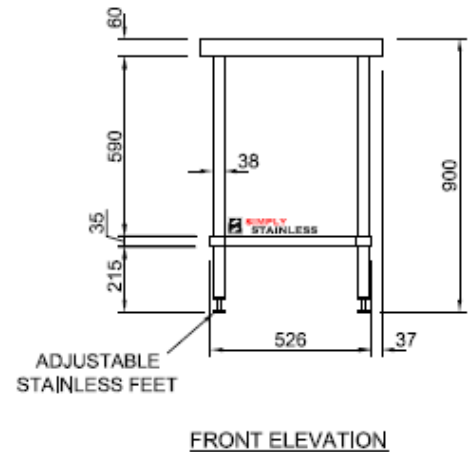

## Modular sinks tables and shelves

SPECIFICATION	
Tops	1.2mm gauge, high quality stainless steel, no. 4 finish, 150mm bevelled upstand, studs under for fixing accessories
Core	3mm zinalume, marine grade protective paint
Frames	38mm round stainless steel tube, satin polished, machined collars, adjustable stainless disc feet
Undershelves	1.2mm gauge, high quality stainless steel, no. 4 finish, top hat stiffening with channels

02.7	WORK (WALL) BENCH	
	Product Code	Dimensions
	02.7.0300	300mm x 700mm x 900mm
	02.7.0450	450mm x 700mm x 900mm
	02.7.0600	600mm x 700mm x 900mm
	02.7.0900	900mm x 700mm x 900mm
	02.7.1200	1200mm x 700mm x 900mm
	02.7.1500	1500mm x 700mm x 900mm
	02.7.1800	1800mm x 700mm x 900mm
	02.7.2100	2100mm x 700mm x 900mm
	02.7.2400	2400mm x 700mm x 900mm