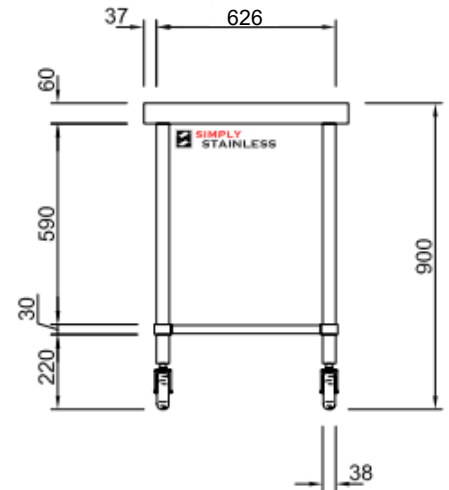

# SIMPLY STAINLESS

www.simplystainless.com

Modular sinks tables and shelves

**FRONT ELEVATION**

SPECIFICATION	
Tops	1.2mm gauge, high quality stainless steel, no. 4 finish, studs under for fixing accessories
Core	3mm zincalume, marine grade protective paint
Frames	38mm round stainless steel tube, satin polished, machined collars, 100mm lockable castors
Undershelves	1.2mm gauge, high quality stainless steel, no. 4 finish, top hat stiffening with channels

03.07	MOBILE (ISLAND) BENCH	
	Product Code	Dimensions
	03.7.0600	600mm x 700mm x 900mm
	03.7.0900	900mm x 700mm x 900mm
	03.7.1200	1200mm x 700mm x 900mm
	03.7.1500	1500mm x 700mm x 900mm
	03.7.1800	1800mm x 700mm x 900mm
	03.7.2100	2100mm x 700mm x 900mm
	03.7.2400	2400mm x 700mm x 900mm