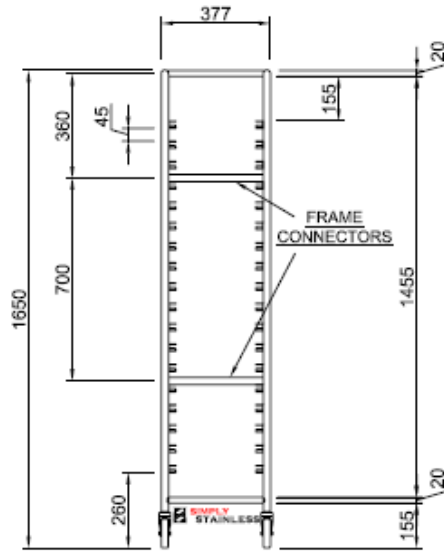

# SIMPLY STAINLESS

www.simplystainless.com

Modular sinks tables and shelves

SPECIFICATION	
Frames	Fully welded 25mm stainless tube, Lockable castors 100mm
Runners	1.2mm gauge, fully welded

16	2 AND 3 TIER TROLLEY	
	Product Code	Dimensions
	16.2/1	581mm x 680mm x 1650mm
	16.1/1	377mm x 570mm x 1650mm