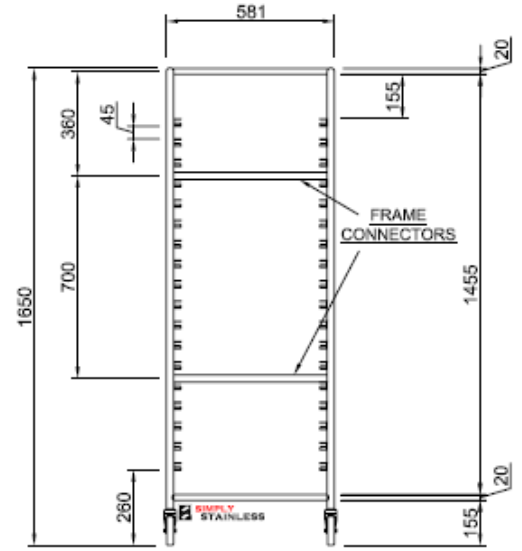

# SIMPLY STAINLESS

www.simplystainless.com

Modular sinks tables and shelves

SPECIFICATION	
Frames	Fully welded 25mm stainless tube, Lockable castors 100mm
Runners	1.2mm gauge, fully welded

16	2 AND 3 TIER TROLLEY	
	Product Code	Dimensions
	16.2/1	581mm x 680mm x 1650mm
	16.1/1	377mm x 570mm x 1650mm