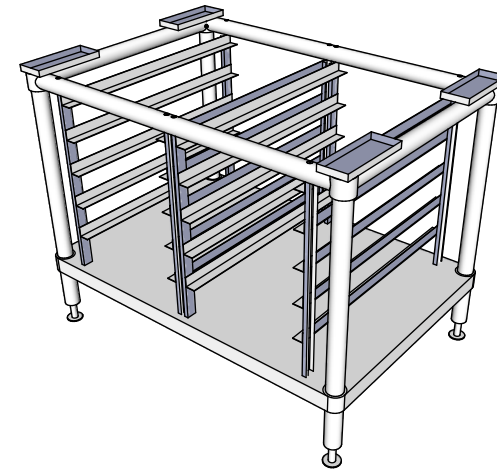

PLAN

FRONT ELEVATION

SIDE ELEVATION

**SIMPLY STAINLESS**

www.simplystainless.com  
Modular Sinks Tables and Shelving

COPYRIGHT © 2014

This drawing is the property of CI GROUP PTY LTD. Tradings as SIMPLY STAINLESS and It may not be copied, reproduced or modified in whole or in part without prior written permission of CI GROUP PTY LTD. SIMPLY STAINLESS reserves the right to change specification and design without notice.

**NEW**  
**27-CONV 4 6.10 & 10.10 STAND**

SCALE: 1:20

**NEW**  
**27-CONV 4 6.10 & 10.10**

PLAN

FRONT ELEVATION

SIDE ELEVATION

27-CONV 6.10 & 10.10

www.simplystainless.com  
Modular Sinks Tables and Shelving

**27-CONV 6.10 & 10.10  
STAND**

SCALE 1:20

PLAN

FRONT ELEVATION

SIDE ELEVATION

27-CONV 6.20 & 10.20

CI GROUP PTY LTD COPYRIGHT ©

This drawing is the property of CI GROUP PTY LTD trading as SIMPLY STAINLESS, and it may not be copied, reproduced or modified in whole or in part, without prior written permission of CI GROUP PTY LTD.