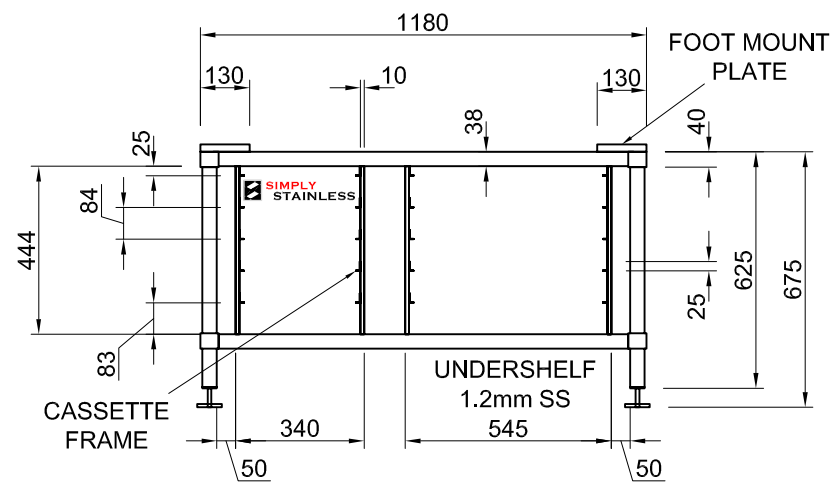

**27-CONV 6.10 & 10.10  
STAND**

SCALE 1:20

PLAN

FRONT ELEVATION

SIDE ELEVATION

27-CONV 6.20 & 10.20

CI GROUP PTY LTD COPYRIGHT ©

This drawing is the property of CI GROUP PTY LTD trading as SIMPLY STAINLESS, and it may not be copied, reproduced or modified in whole or in part, without prior written permission of CI GROUP PTY LTD.