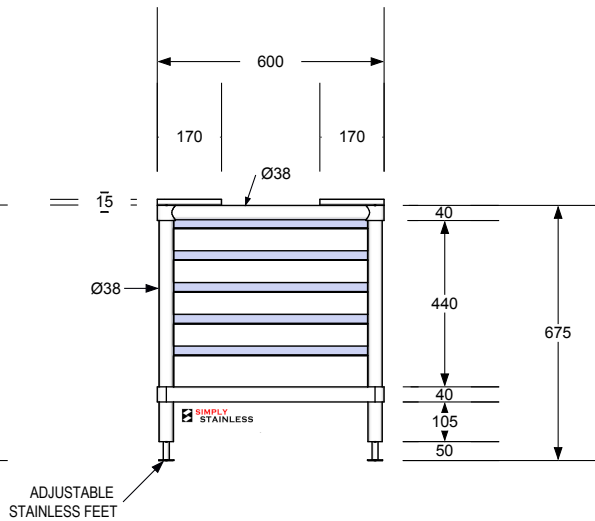

PLAN

FRONT ELEVATION

SIDE ELEVATION

**SIMPLY STAINLESS**

www.simplystainless.com  
Modular Sinks Tables and Shelving

COPYRIGHT © 2014

This drawing is the property of CI GROUP PTY LTD. Tradings as SIMPLY STAINLESS and It may not be copied, reproduced or modified in whole or in part without prior written permission of CI GROUP PTY LTD. SIMPLY STAINLESS reserves the right to change specification and design without notice.

**NEW**  
**27-CONV 4 6.10 & 10.10 STAND**

SCALE: 1:20

**NEW**  
**27-CONV 4 6.10 & 10.10**

PLAN

FRONT ELEVATION

SIDE ELEVATION

27-CONV 6.10 & 10.10

www.simplystainless.com  
Modular Sinks Tables and Shelving

**27-CONV 6.10 & 10.10  
STAND**

SCALE 1:20

PLAN

FRONT ELEVATION

SIDE ELEVATION

27-CONV 6.20 & 10.20

CI GROUP PTY LTD COPYRIGHT ©

This drawing is the property of CI GROUP PTY LTD trading as SIMPLY STAINLESS, and it may not be copied, reproduced or modified in whole or in part, without prior written permission of CI GROUP PTY LTD.

**27-CONV 6.20 & 10.20  
STAND**

SCALE 1:20