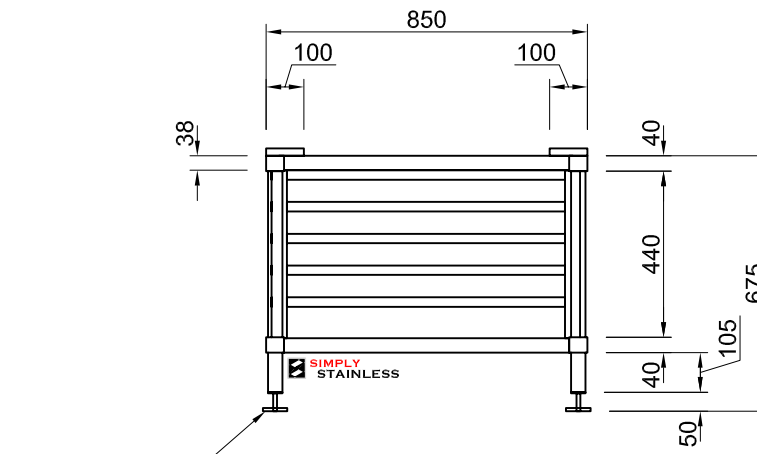

**27-CONV 6.10 & 10.10  
STAND**

SCALE 1:20

PLAN

FRONT ELEVATION

SIDE ELEVATION

27-CONV 6.20 & 10.20

CI GROUP PTY LTD COPYRIGHT ©

This drawing is the property of CI GROUP PTY LTD trading as SIMPLY STAINLESS, and it may not be copied, reproduced or modified in whole or in part, without prior written permission of CI GROUP PTY LTD.

**27-CONV 6.20 & 10.20  
STAND**

SCALE 1:20