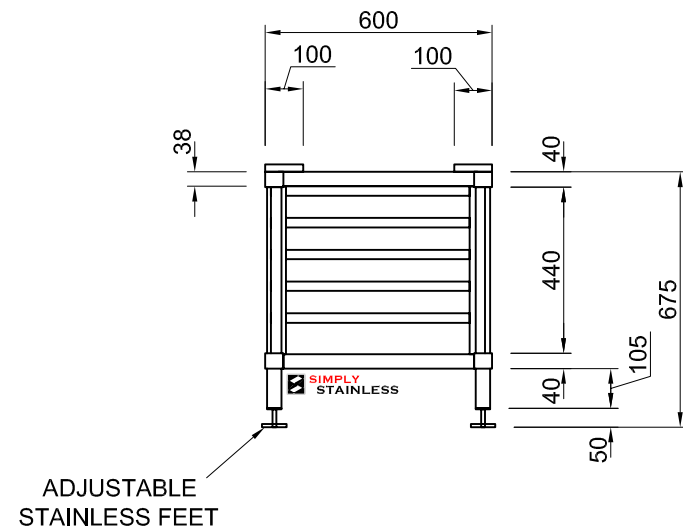

**NEW**  
**27-CONV 4 6.10 & 10.10 STAND**

SCALE: 1:20

**NEW**  
**27-CONV 4 6.10 & 10.10**

PLAN

FRONT ELEVATION

SIDE ELEVATION

27-CONV 6.10 & 10.10

www.simplystainless.com  
Modular Sinks Tables and Shelving

**27-CONV 6.10 & 10.10  
STAND**

SCALE 1:20

PLAN

FRONT ELEVATION

SIDE ELEVATION

27-CONV 6.20 & 10.20

CI GROUP PTY LTD COPYRIGHT ©

This drawing is the property of CI GROUP PTY LTD trading as SIMPLY STAINLESS, and it may not be copied, reproduced or modified in whole or in part, without prior written permission of CI GROUP PTY LTD.

**27-CONV 6.20 & 10.20  
STAND**

SCALE 1:20