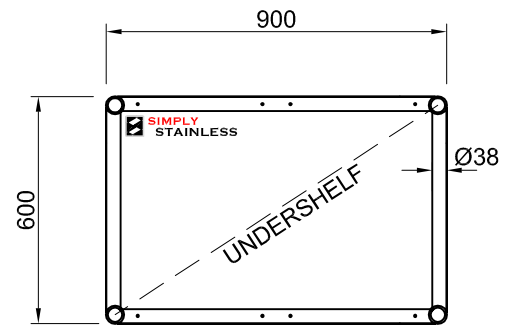

PLAN

FRONT ELEVATION

SIDE ELEVATION

**SIMPLY STAINLESS**

www.simplystainless.com  
Modular Sinks Tables and Shelving

COPYRIGHT © 2014

This drawing is the property of CI GROUP PTY LTD. Tradings as SIMPLY STAINLESS and It may not be copied, reproduced or modified in whole or in part without prior written permission of CI GROUP PTY LTD. SIMPLY STAINLESS reserves the right to change specification and design without notice.

**NEW**  
**27-CONV 4 6.10 & 10.10 STAND**

SCALE: 1:20

**NEW**  
**27-CONV 4 6.10 & 10.10**

PLAN

FRONT ELEVATION

SIDE ELEVATION

27-CONV 6.10 & 10.10

www.simplystainless.com  
Modular Sinks Tables and Shelving