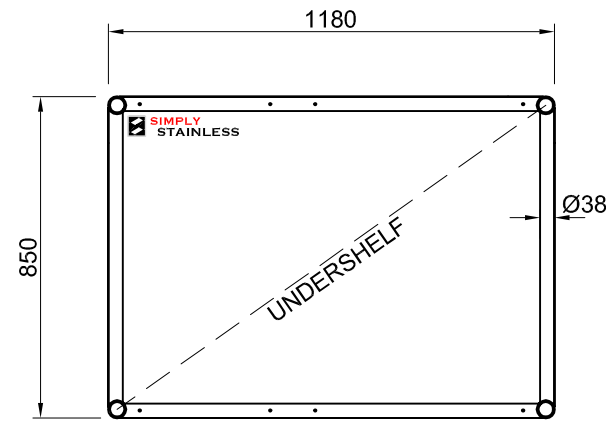

PLAN

27-CONV 6.20 & 10.20

CI GROUP PTY LTD COPYRIGHT ©

This drawing is the property of CI GROUP PTY LTD trading as SIMPLY STAINLESS, and it may not be copied, reproduced or modified in whole or in part, without prior written permission of CI GROUP PTY LTD.

**27-CONV 6.20 & 10.20
STAND**

SCALE 1:20