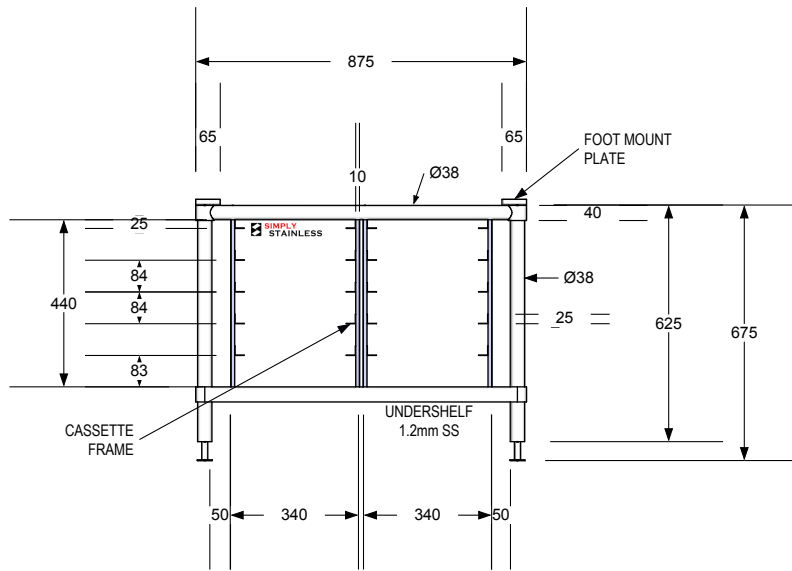

PLAN

FRONT ELEVATION

SIDE ELEVATION

**SIMPLY STAINLESS**

www.simplystainless.com  
Modular Sinks Tables and Shelving

COPYRIGHT © 2014

This drawing is the property of CI GROUP PTY LTD. Tradings as SIMPLY STAINLESS and It may not be copied, reproduced or modified in whole or in part without prior written permission of CI GROUP PTY LTD. SIMPLY STAINLESS reserves the right to change specification and design without notice.

**NEW**  
**27-CONV 4 6.10 & 10.10 STAND**

SCALE: 1:20

**NEW**  
**27-CONV 4 6.10 & 10.10**

PLAN

FRONT ELEVATION

SIDE ELEVATION

27-CONV 6.10 & 10.10

www.simplystainless.com  
Modular Sinks Tables and Shelving

**27-CONV 6.10 & 10.10  
STAND**

SCALE 1:20

PLAN

FRONT ELEVATION

SIDE ELEVATION

27-CONV 6.20 & 10.20

CI GROUP PTY LTD COPYRIGHT ©

This drawing is the property of CI GROUP PTY LTD trading as SIMPLY STAINLESS, and it may not be copied, reproduced or modified in whole or in part, without prior written permission of CI GROUP PTY LTD.

**27-CONV 6.20 & 10.20  
STAND**

SCALE 1:20