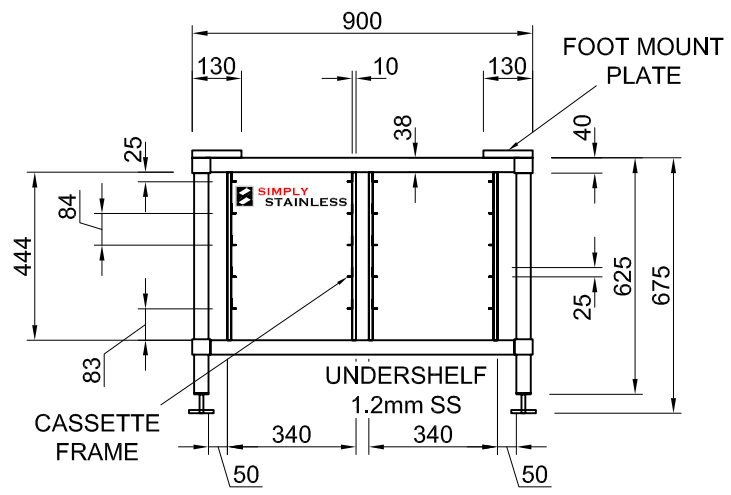

PLAN

FRONT ELEVATION

SIDE ELEVATION

**SIMPLY STAINLESS**

www.simplystainless.com  
Modular Sinks Tables and Shelving

COPYRIGHT © 2014

This drawing is the property of CI GROUP PTY LTD. Tradings as SIMPLY STAINLESS and It may not be copied, reproduced or modified in whole or in part without prior written permission of CI GROUP PTY LTD. SIMPLY STAINLESS reserves the right to change specification and design without notice.

**NEW**  
**27-CONV 4 6.10 & 10.10 STAND**

SCALE: 1:20

**NEW**  
**27-CONV 4 6.10 & 10.10**

PLAN

FRONT ELEVATION

SIDE ELEVATION

27-CONV 6.10 & 10.10

www.simplystainless.com  
Modular Sinks Tables and Shelving

**27-CONV 6.10 & 10.10  
STAND**

SCALE 1:20

PLAN

FRONT ELEVATION

SIDE ELEVATION

27-CONV 6.20 & 10.20

CI GROUP PTY LTD COPYRIGHT ©

This drawing is the property of CI GROUP PTY LTD trading as SIMPLY STAINLESS, and it may not be copied, reproduced or modified in whole or in part, without prior written permission of CI GROUP PTY LTD.

**27-CONV 6.20 & 10.20  
STAND**

SCALE 1:20