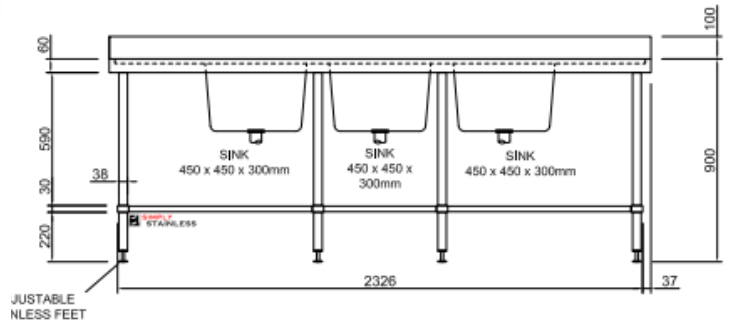

SIMPLY STAINLESS

www.simplystainless.com

Modular sinks tables and shelves

SPECIFICATION	
Tops	1.2mm gauge, high quality stainless steel, no. 4 finish, 3 of 450 x 450 x 300 welded bowl w/ sink waste, 100mm upstand (150mm bevelled upstand on 700 series), 20mm wet edge, 70 litre bowls, supplied with 3 x Watermark approved 90mm waste with basket
Core	3mm zincalume, marine grade protective paint
Frames	38mm round stainless steel tube, satin polished, machined collars, adjustable stainless disc feet
Undershelves	22mm round Stainless Steel tube pot rail

24	TRIPLE BOWL SINK	
	Product Code	Dimensions
	24.6.2400	2400mm x 600mm x 900mm
	24.7.2400	2400mm x 700mm x 900mm