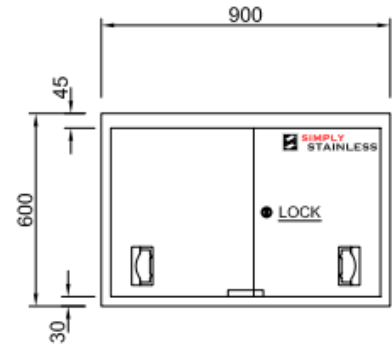

SIMPLY STAINLESS

www.simplystainless.com

Modular sinks tables and shelves

| SPECIFICATION | |
|---------------|--|
| Unit | 1.2mm gauge, high quality stainless steel, no. 4 finish, Key and Lock supplied (key to like available POA), Mid shelf standard |

| | | |
|----|----------------|------------------------|
| 29 | WALL CUPBOARDS | |
| | Product Code | Dimensions |
| | 29.WC.0900 | 900mm x 380mm x 600mm |
| | 29.WC.1200 | 1200mm x 380mm x 600mm |