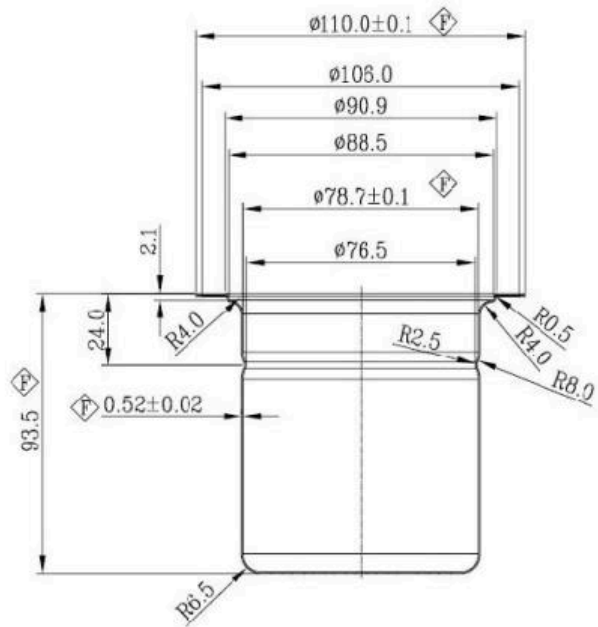

### :: FULLY ASSEMBLED VIEW

do not scale

### :: ASSEMBLING VIEW

do not scale

COPYRIGHT © 2012  
This drawing is the property of CI GROUP PTY LTD.  
Tradings as SIMPLY STAINLESS and it may not be copied,  
reproduced or modified in whole or in part without prior  
written permission of CI GROUP PTY LTD.

**39 - 90mm SINK WASTE AND BASKET**

scale: see dimension

FRONT ELEVATION

PLAN

SECTION VIEW

SECTION VIEW

**SIMPLY STAINLESS**

www.simplystainless.com  
Modular Sinks Tables and Shelving