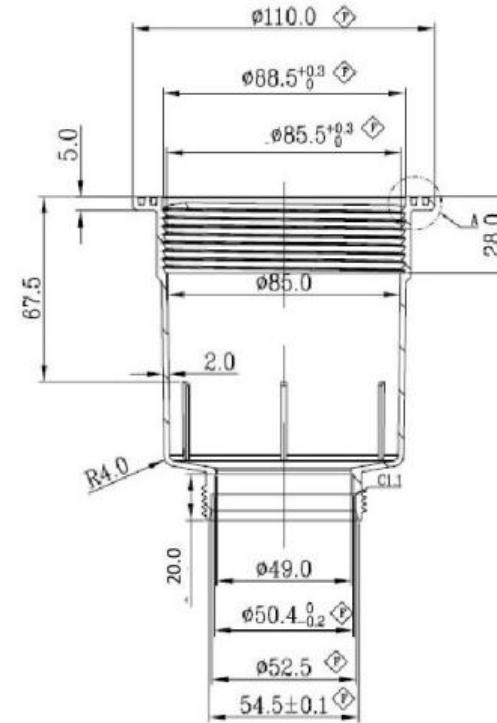

### :: ASSEMBLING VIEW

do not scale

COPYRIGHT © 2012  
This drawing is the property of CI GROUP PTY LTD.  
Tradings as SIMPLY STAINLESS and it may not be copied,  
reproduced or modified in whole or in part without prior  
written permission of CI GROUP PTY LTD.

**39 - 90mm SINK WASTE AND BASKET**

scale: see dimension

FRONT ELEVATION

PLAN

SECTION VIEW

SECTION VIEW

**SIMPLY STAINLESS**

www.simplystainless.com  
Modular Sinks Tables and Shelving