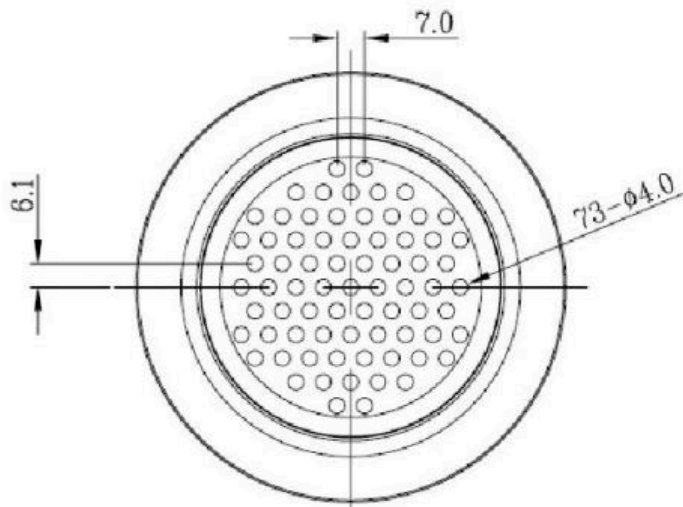

### :: FULLY ASSEMBLED VIEW

do not scale

### :: ASSEMBLING VIEW

do not scale

COPYRIGHT © 2012  
This drawing is the property of CI GROUP PTY LTD.  
Tradings as SIMPLY STAINLESS and it may not be copied,  
reproduced or modified in whole or in part without prior  
written permission of CI GROUP PTY LTD.

**39 - 90mm SINK WASTE AND BASKET**

scale: see dimension

FRONT ELEVATION

PLAN

SECTION VIEW

SECTION VIEW

**SIMPLY STAINLESS**

www.simplystainless.com  
Modular Sinks Tables and Shelving