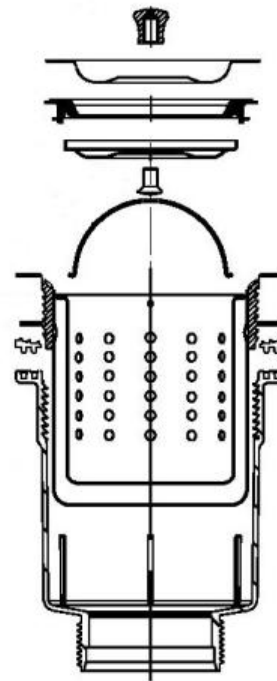

### :: FULLY ASSEMBLED VIEW

do not scale

### :: ASSEMBLING VIEW

do not scale

COPYRIGHT © 2012  
This drawing is the property of CI GROUP PTY LTD.  
Tradings as SIMPLY STAINLESS and it may not be copied,  
reproduced or modified in whole or in part without prior  
written permission of CI GROUP PTY LTD.

**39 - 90mm SINK WASTE AND BASKET**

scale: see dimension

FRONT ELEVATION

PLAN

SECTION VIEW

SECTION VIEW

**SIMPLY STAINLESS**

www.simplystainless.com  
Modular Sinks Tables and Shelving