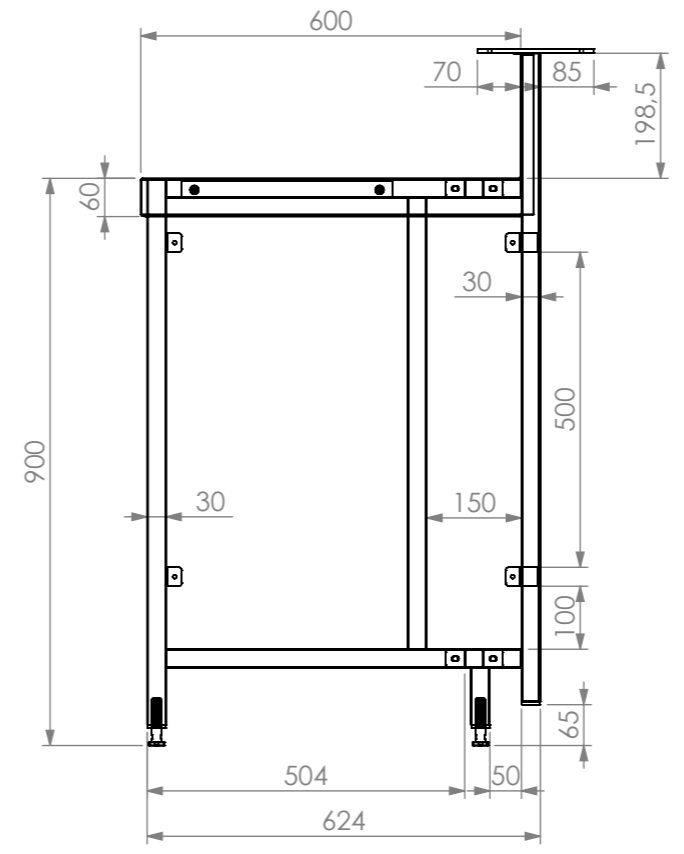

SBM-6-0900

www.simplystainless.com
 Modular Sinks Tables and Shelving
 COPYRIGHT © 2019
 This drawing is the property of CI GROUP PTY LTD. Tradings as SIMPLY STAINLESS and It may not be copied, reproduced or modified in whole or in part without prior written permission of CI GROUP PTY LTD. SIMPLY STAINLESS reserves the right to change specification and design without notice.

**SBM-6-0900
 BAR MODULE 900MM**

SCALE : 1:20

- CONSTRUCTION NOTES :**
1. TOPS MADE FROM 1.2mm 304 STAINLESS STEEL.
 2. LEG FRAME MADE FROM 30mm STAINLESS STEEL SQ TUBE.
 3. FEET ARE ADJUSTABLE STAINLESS STEEL LUG SHAPED FEET.