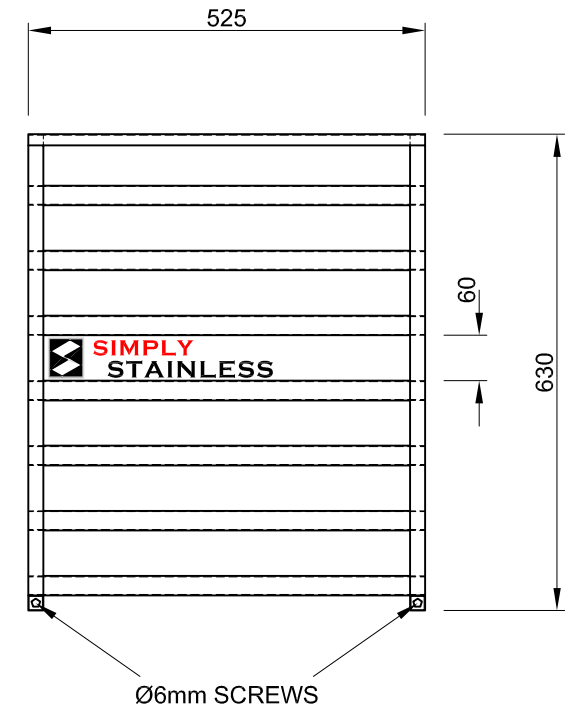

35-GDC

TO ACCEPT 1/ 1 GASTRONORM DISH

SIMPLY STAINLESS
www.simplystainless.com
Modular Sinks Tables and Shelving

CI GROUP PTY LTD COPYRIGHT ©

This drawing is the property of CI GROUP PTY LTD trading as SIMPLY STAINLESS, and it may not be copied, reproduced or modified in whole or in part, without prior written permission of CI GROUP PTY LTD.

35 - GDC GASTRONORM DISH CASSETTE

SCALE 1:10

- CONSTRUCTION NOTES:**
1. RUNNERS MADE FROM 1.2mm STAINLESS STEEL.
 2. FRAME MADE FROM 20 x 20 x 1.2mm STAINLESS STEEL TUBE.