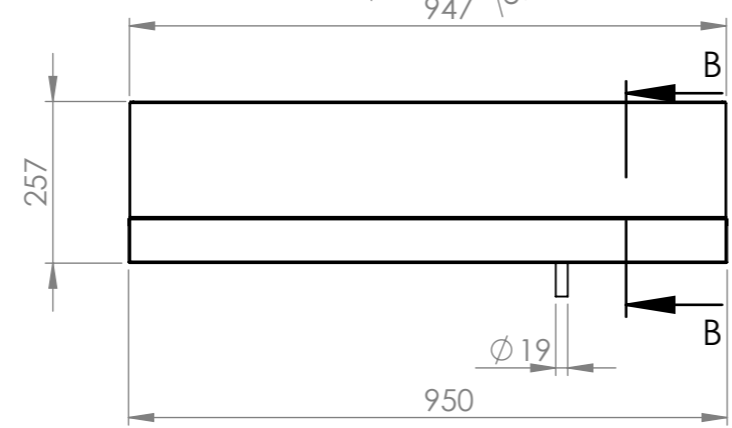

DETAIL J

DETAIL C

DETAIL A

Polyetherlyne board 20mm

**SBM-BS-GR-6-0950**

SECTION B-B

www.simplystainless.com  
 Modular Sinks Tables and Shelving  
 COPYRIGHT © 2019  
 This drawing is the property of CI GROUP PTY LTD. Tradings as SIMPLY STAINLESS and it may not be copied, reproduced or modified in whole or in part without prior written permission of CI GROUP PTY LTD. SIMPLY STAINLESS reserves the right to change specification and design without notice.

**SBM-BS-GR-6-0950**  
**BEER STATION GLASS RINSE 950 MM**

SCALE : 1:20

CONSTRUCTION NOTES :  
 1. TOPS MADE FROM 1.2mm 304 STAINLESS STEEL.