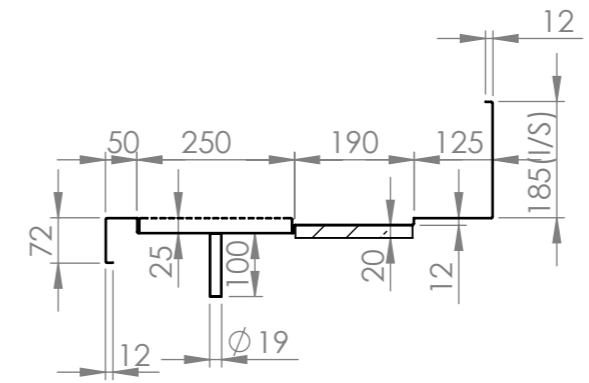

DETAIL J

DETAIL C

DETAIL A

Polyetherlyne board 20mm

**SBM-BS-GR-6-0950**

SECTION B-B

www.simplystainless.com  
 Modular Sinks Tables and Shelving  
 COPYRIGHT © 2019  
 This drawing is the property of CI GROUP PTY LTD. Tradings as SIMPLY STAINLESS and it may not be copied, reproduced or modified in whole or in part without prior written permission of CI GROUP PTY LTD. SIMPLY STAINLESS reserves the right to change specification and design without notice.

**SBM-BS-GR-6-0950**  
**BEER STATION GLASS RINSE 950 MM**

SCALE : 1:20

CONSTRUCTION NOTES :  
 1. TOPS MADE FROM 1.2mm 304 STAINLESS STEEL.