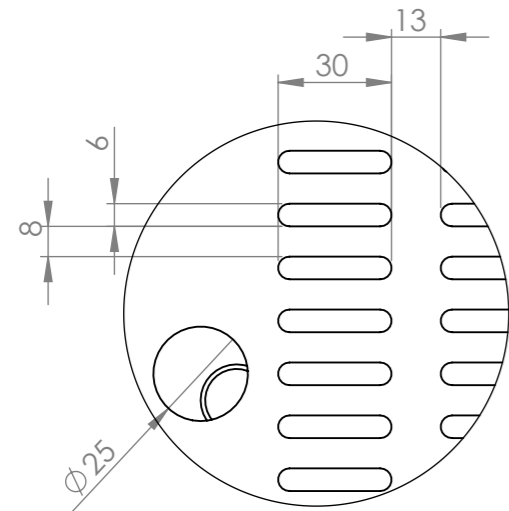

DETAIL J

DETAIL C

DETAIL A

Polyetherlyne board 20mm

**SBM-BS-GR-6-0950**

SECTION B-B

www.simplystainless.com  
 Modular Sinks Tables and Shelving  
 COPYRIGHT © 2019  
 This drawing is the property of CI GROUP PTY LTD. Tradings as SIMPLY STAINLESS and it may not be copied, reproduced or modified in whole or in part without prior written permission of CI GROUP PTY LTD. SIMPLY STAINLESS reserves the right to change specification and design without notice.

**SBM-BS-GR-6-0950**  
**BEER STATION GLASS RINSE 950 MM**

SCALE : 1:20

CONSTRUCTION NOTES :  
 1. TOPS MADE FROM 1.2mm 304 STAINLESS STEEL.