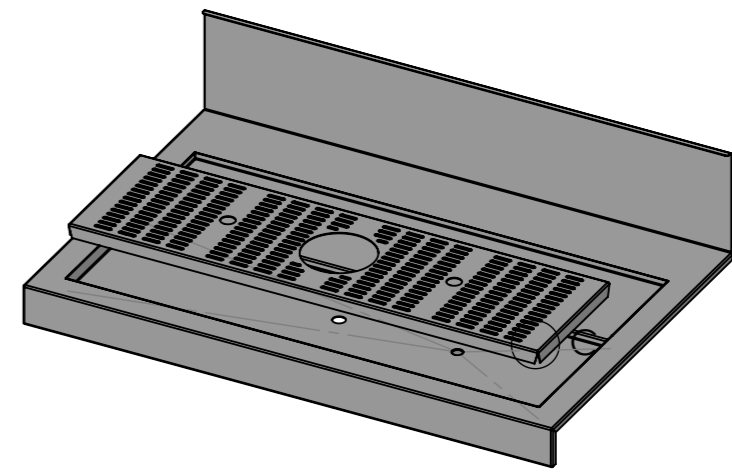

DETAIL J

DETAIL C

DETAIL A

Polyetherlyne board 20mm

**SBM-BS-GR-6-0950**

SECTION B-B

www.simplystainless.com  
 Modular Sinks Tables and Shelving  
 COPYRIGHT © 2019  
 This drawing is the property of CI GROUP PTY LTD. Tradings as SIMPLY STAINLESS and it may not be copied, reproduced or modified in whole or in part without prior written permission of CI GROUP PTY LTD. SIMPLY STAINLESS reserves the right to change specification and design without notice.

**SBM-BS-GR-6-0950**  
**BEER STATION GLASS RINSE 950 MM**

SCALE : 1:20

CONSTRUCTION NOTES :  
 1. TOPS MADE FROM 1.2mm 304 STAINLESS STEEL.