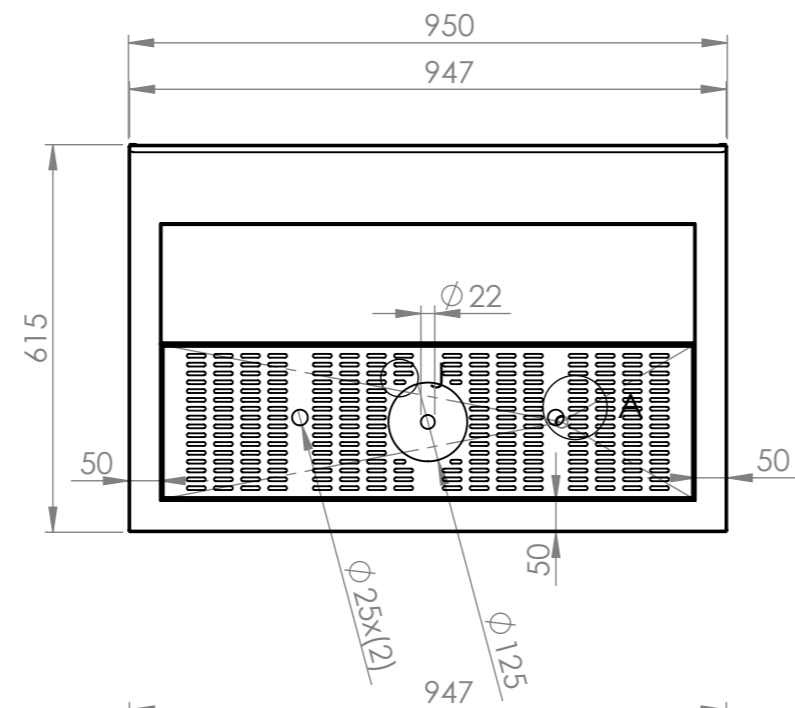

DETAIL J

DETAIL C

DETAIL A

Polyetherlyne board 20mm

**SBM-BS-GR-6-0950**

SECTION B-B

www.simplystainless.com  
 Modular Sinks Tables and Shelving  
 COPYRIGHT © 2019  
 This drawing is the property of CI GROUP PTY LTD. Tradings as SIMPLY STAINLESS and it may not be copied, reproduced or modified in whole or in part without prior written permission of CI GROUP PTY LTD. SIMPLY STAINLESS reserves the right to change specification and design without notice.

**SBM-BS-GR-6-0950**  
**BEER STATION GLASS RINSE 950 MM**

SCALE : 1:20

CONSTRUCTION NOTES :  
 1. TOPS MADE FROM 1.2mm 304 STAINLESS STEEL.