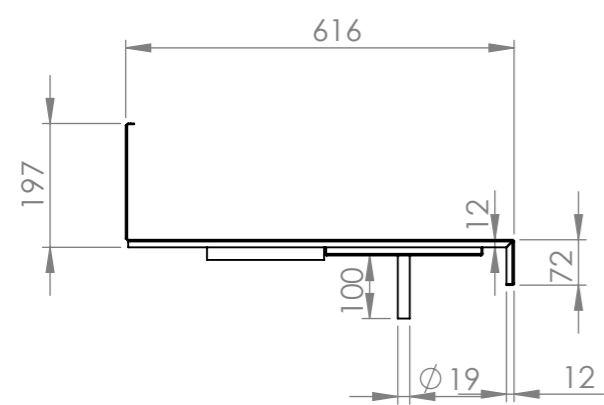

DETAIL J

DETAIL C

DETAIL A

Polyetherlyne board 20mm

**SBM-BS-GR-6-0950**

SECTION B-B

www.simplystainless.com  
 Modular Sinks Tables and Shelving  
 COPYRIGHT © 2019  
 This drawing is the property of CI GROUP PTY LTD. Tradings as SIMPLY STAINLESS and it may not be copied, reproduced or modified in whole or in part without prior written permission of CI GROUP PTY LTD. SIMPLY STAINLESS reserves the right to change specification and design without notice.

**SBM-BS-GR-6-0950**  
**BEER STATION GLASS RINSE 950 MM**

SCALE : 1:20

CONSTRUCTION NOTES :  
 1. TOPS MADE FROM 1.2mm 304 STAINLESS STEEL.