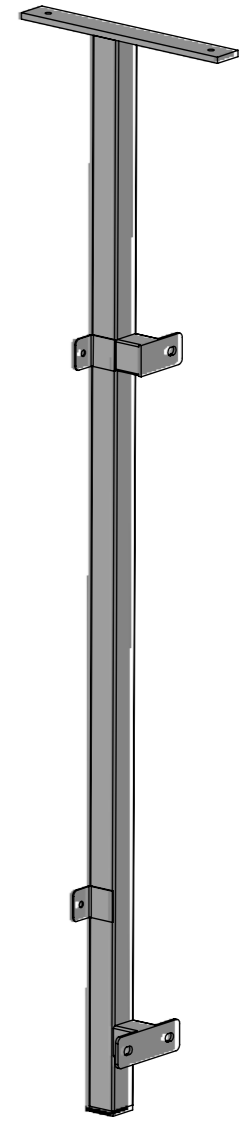

SECTION B-B

SECTION C-C

SBM-END PANEL KIT 700 SERIES

www.simplystainless.com
Modular Sinks Tables and Shelving
COPYRIGHT © 2018

This drawing is the property of CI GROUP PTY LTD. Tradings as SIMPLY STAINLESS and it may not be copied, reproduced or modified in whole or in part without prior written permission of CI GROUP PTY LTD. SIMPLY STAINLESS reserves the right to change specification and design without notice.

**SBM-END PANEL
END PANEL KIT 700 SERIES**

SCALE : 1:20

CONSTRUCTION NOTES :

1. TOPS MADE FROM 1.2mm 304 STAINLESS STEEL.
2. FRAME MADE FROM 30 x 30mm STAINLESS STEEL SQ TUBE.