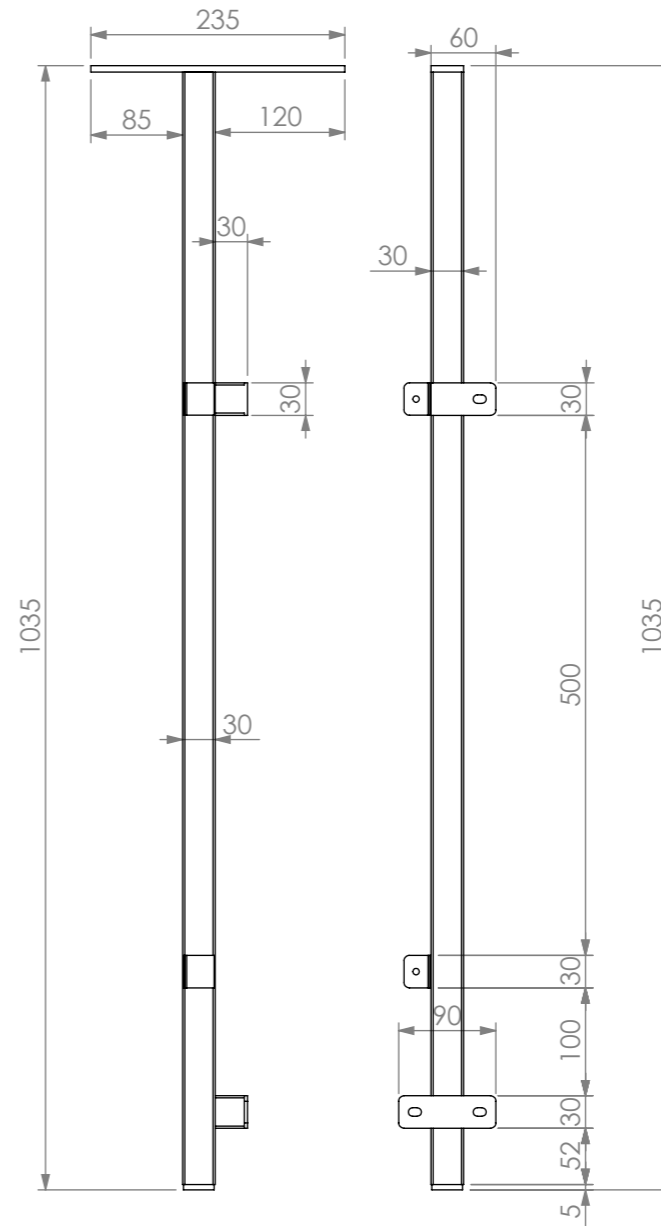

SECTION B-B

SECTION C-C

SBM-END PANEL KIT 700 SERIES

www.simplystainless.com
Modular Sinks Tables and Shelving
COPYRIGHT © 2018

This drawing is the property of CI GROUP PTY LTD. Tradings as SIMPLY STAINLESS and it may not be copied, reproduced or modified in whole or in part without prior written permission of CI GROUP PTY LTD. SIMPLY STAINLESS reserves the right to change specification and design without notice.

**SBM-END PANEL
END PANEL KIT 700 SERIES**

SCALE : 1:20

CONSTRUCTION NOTES :

1. TOPS MADE FROM 1.2mm 304 STAINLESS STEEL.
2. FRAME MADE FROM 30 x 30mm STAINLESS STEEL SQ TUBE.