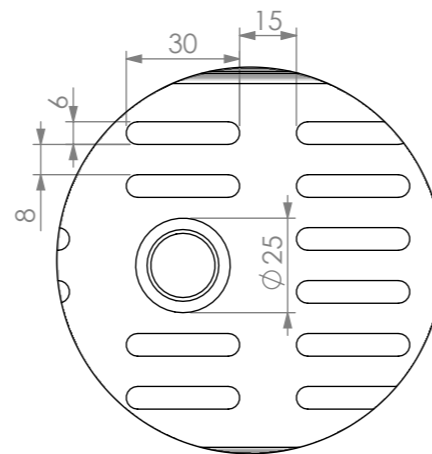

DETAIL B

DETAIL C

SECTION A-A

SBM-CS-6-0950

SIMPLY STAINLESS
 www.simplystainless.com
 Modular Sinks Tables and Shelving
 COPYRIGHT © 2019
 This drawing is the property of CI GROUP PTY LTD. Tradings as SIMPLY STAINLESS and it may not be copied, reproduced or modified in whole or in part without prior written permission of CI GROUP PTY LTD. SIMPLY STAINLESS reserves the right to change specification and design without notice.

SBM-CS-6-0950
COCKTAIL STATION

SCALE : 1:20

- CONSTRUCTION NOTES :
1. TOPS MADE FROM 1.2mm 304 STAINLESS STEEL.