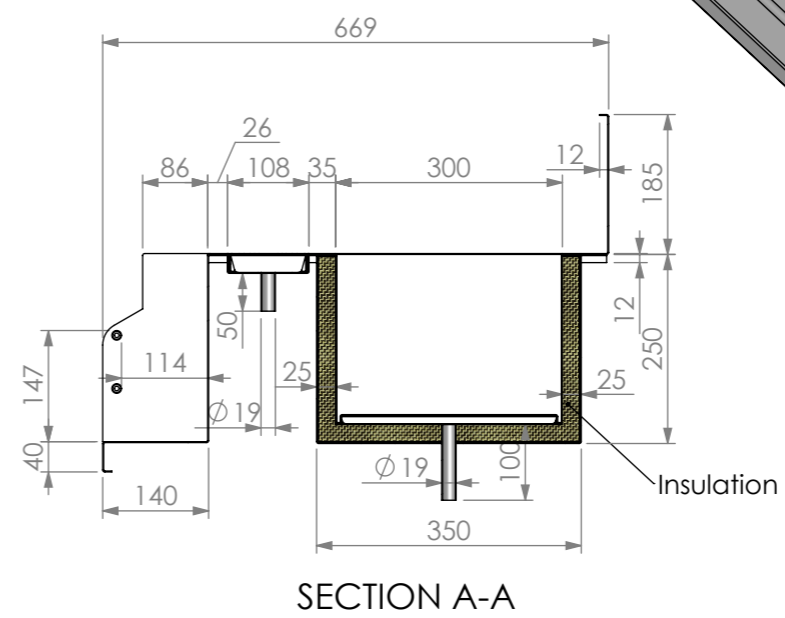

DETAIL B

DETAIL C

SECTION A-A

SBM-CS-6-0950

SIMPLY STAINLESS
 www.simplystainless.com
 Modular Sinks Tables and Shelving
 COPYRIGHT © 2019
 This drawing is the property of CI GROUP PTY LTD. Tradings as SIMPLY STAINLESS and it may not be copied, reproduced or modified in whole or in part without prior written permission of CI GROUP PTY LTD. SIMPLY STAINLESS reserves the right to change specification and design without notice.

SBM-CS-6-0950
COCKTAIL STATION

SCALE : 1:20

- CONSTRUCTION NOTES :
1. TOPS MADE FROM 1.2mm 304 STAINLESS STEEL.