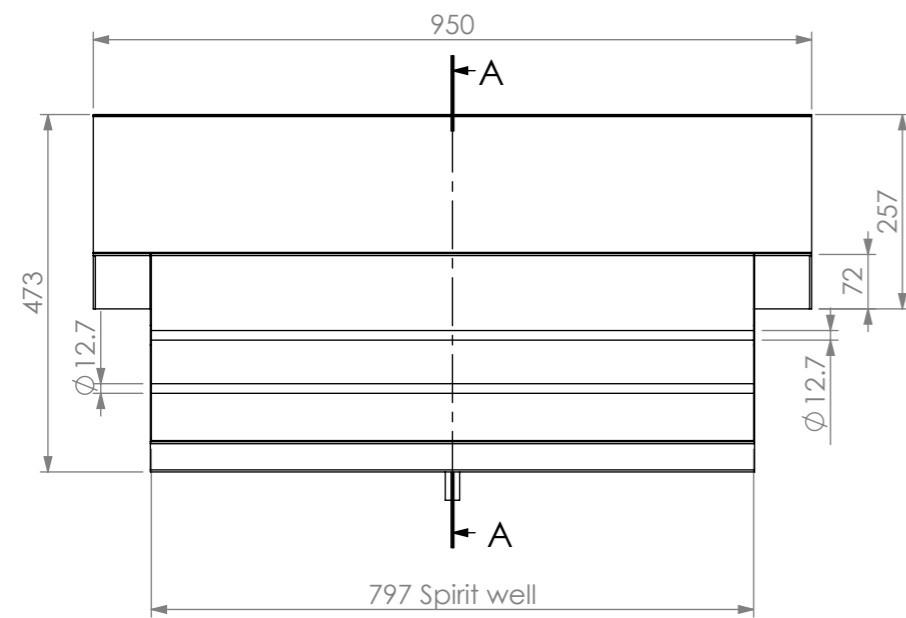

DETAIL B

DETAIL C

SECTION A-A

SBM-CS-6-0950

SIMPLY STAINLESS
 www.simplystainless.com
 Modular Sinks Tables and Shelving
 COPYRIGHT © 2019
 This drawing is the property of CI GROUP PTY LTD. Tradings as SIMPLY STAINLESS and it may not be copied, reproduced or modified in whole or in part without prior written permission of CI GROUP PTY LTD. SIMPLY STAINLESS reserves the right to change specification and design without notice.

SBM-CS-6-0950
COCKTAIL STATION

SCALE : 1:20

- CONSTRUCTION NOTES :
1. TOPS MADE FROM 1.2mm 304 STAINLESS STEEL.