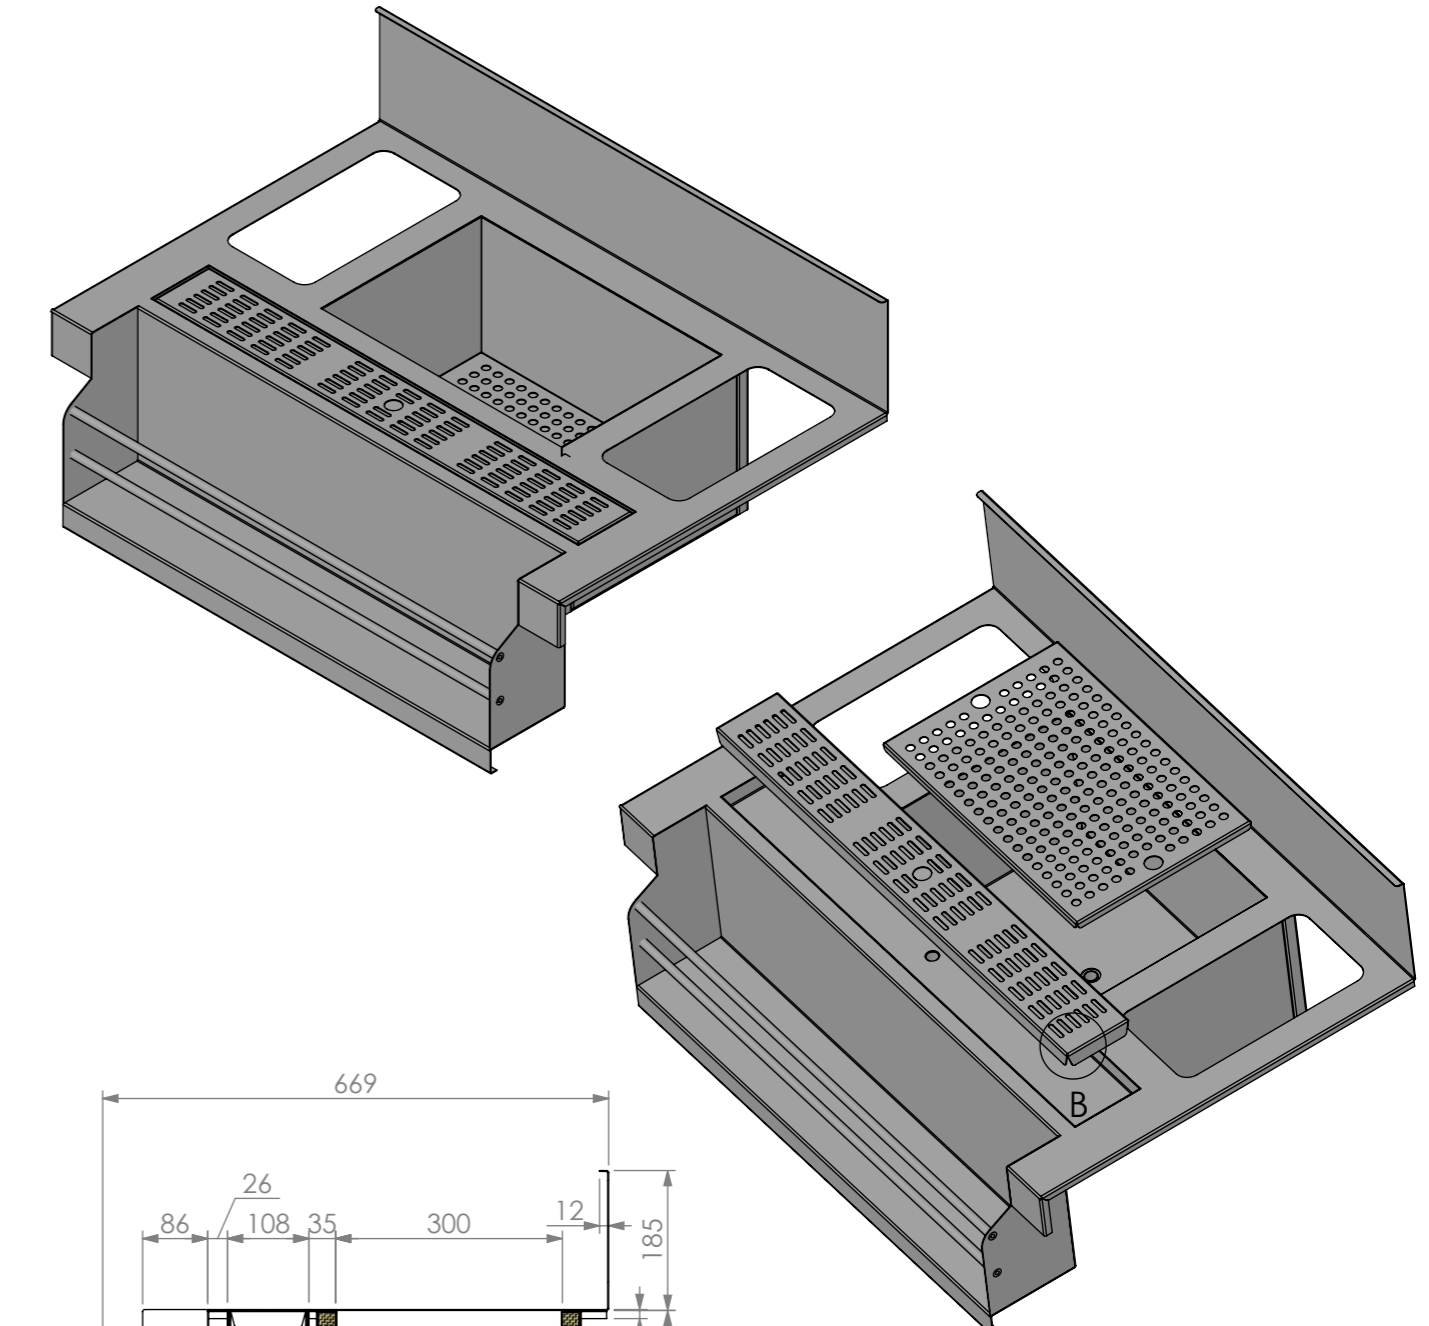

DETAIL B

DETAIL C

SECTION A-A

SBM-CS-6-0950

SIMPLY STAINLESS
 www.simplystainless.com
 Modular Sinks Tables and Shelving
 COPYRIGHT © 2019
 This drawing is the property of CI GROUP PTY LTD. Tradings as SIMPLY STAINLESS and it may not be copied, reproduced or modified in whole or in part without prior written permission of CI GROUP PTY LTD. SIMPLY STAINLESS reserves the right to change specification and design without notice.

SBM-CS-6-0950
COCKTAIL STATION

SCALE : 1:20

- CONSTRUCTION NOTES :
1. TOPS MADE FROM 1.2mm 304 STAINLESS STEEL.