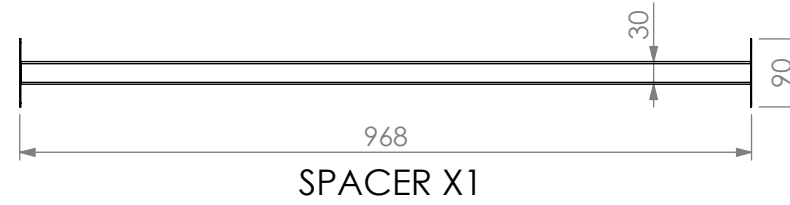

Suit 1/3 GN Pan

DETAIL B

DETAIL C

SECTION A-A

**SBM-CS-7-0950**

**SIMPLY STAINLESS**

www.simplystainless.com  
Modular Sinks Tables and Shelving  
COPYRIGHT © 2019

This drawing is the property of CI GROUP PTY LTD. Tradings as SIMPLY STAINLESS and it may not be copied, reproduced or modified in whole or in part without prior written permission of CI GROUP PTY LTD. SIMPLY STAINLESS reserves the right to change specification and design without notice.

**SBM-CS-7-0950**  
**COCKTAIL STATION**

SCALE : 1:20

CONSTRUCTION NOTES :

1. TOPS MADE FROM 1.2mm 304 STAINLESS STEEL.
2. SPACER FROM 30x30mm SS TUBE