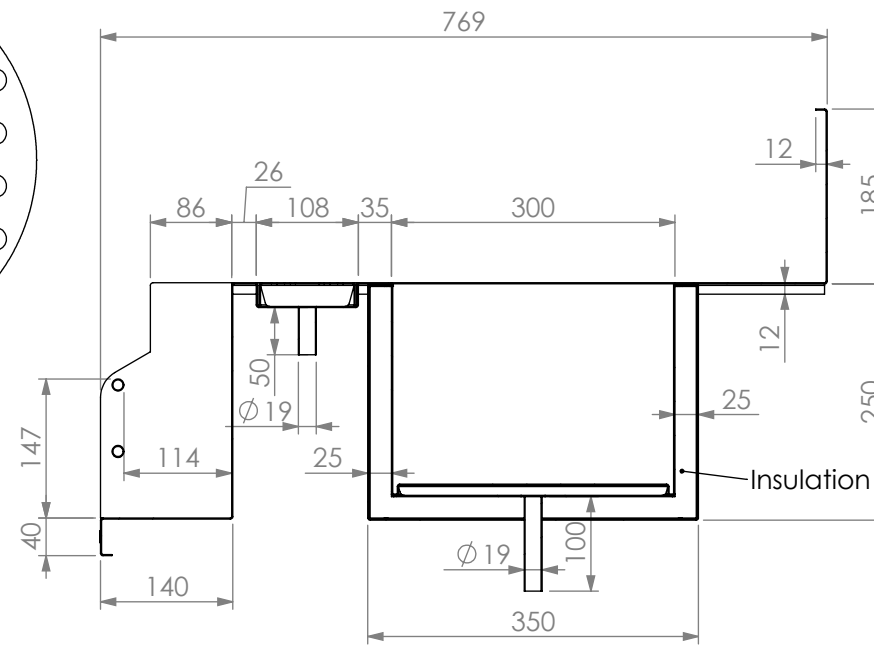

Suit 1/3 GN Pan

DETAIL B

DETAIL C

SECTION A-A

**SBM-CS-7-0950**

**SIMPLY STAINLESS**

www.simplystainless.com  
Modular Sinks Tables and Shelving  
COPYRIGHT © 2019

This drawing is the property of CI GROUP PTY LTD. Tradings as SIMPLY STAINLESS and it may not be copied, reproduced or modified in whole or in part without prior written permission of CI GROUP PTY LTD. SIMPLY STAINLESS reserves the right to change specification and design without notice.

**SBM-CS-7-0950**  
**COCKTAIL STATION**

SCALE : 1:20

CONSTRUCTION NOTES :

1. TOPS MADE FROM 1.2mm 304 STAINLESS STEEL.
2. SPACER FROM 30x30mm SS TUBE