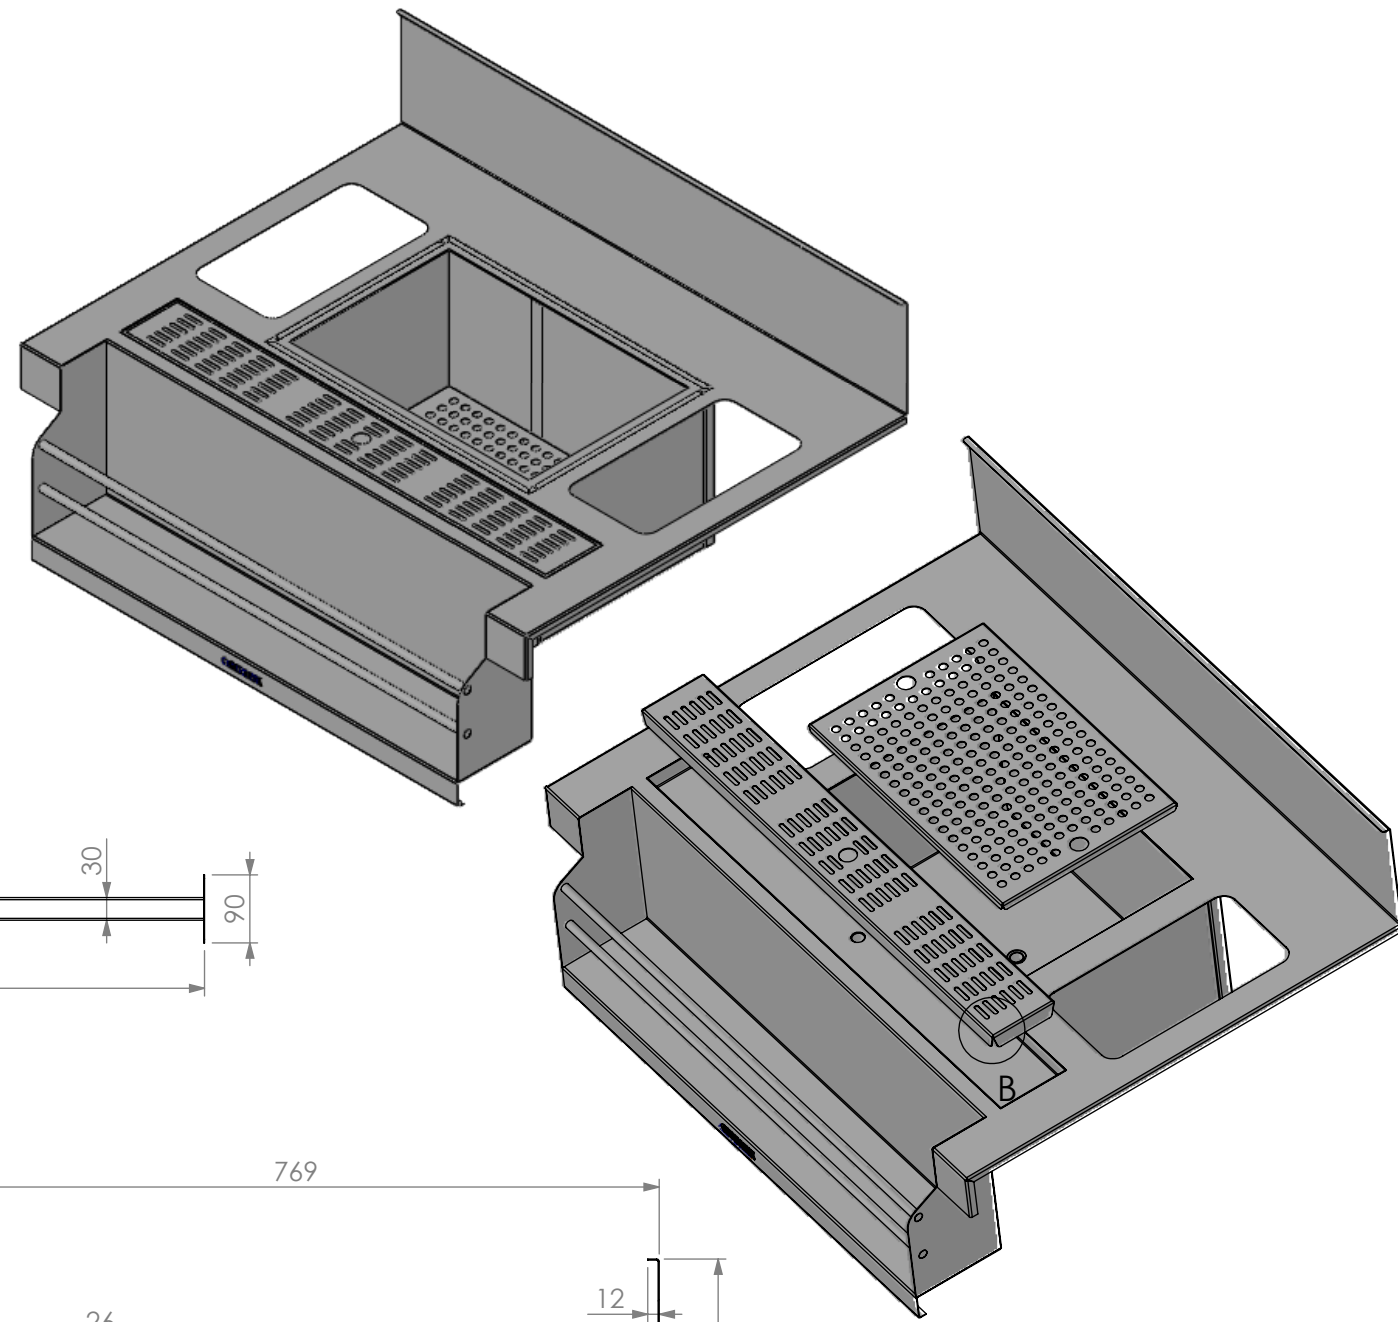

Suit 1/3 GN Pan

DETAIL B

DETAIL C

SECTION A-A

**SBM-CS-7-0950**

**SIMPLY STAINLESS**

www.simplystainless.com  
Modular Sinks Tables and Shelving  
COPYRIGHT © 2019

This drawing is the property of CI GROUP PTY LTD. Tradings as SIMPLY STAINLESS and it may not be copied, reproduced or modified in whole or in part without prior written permission of CI GROUP PTY LTD. SIMPLY STAINLESS reserves the right to change specification and design without notice.

**SBM-CS-7-0950**  
**COCKTAIL STATION**

SCALE : 1:20

CONSTRUCTION NOTES :

1. TOPS MADE FROM 1.2mm 304 STAINLESS STEEL.
2. SPACER FROM 30x30mm SS TUBE