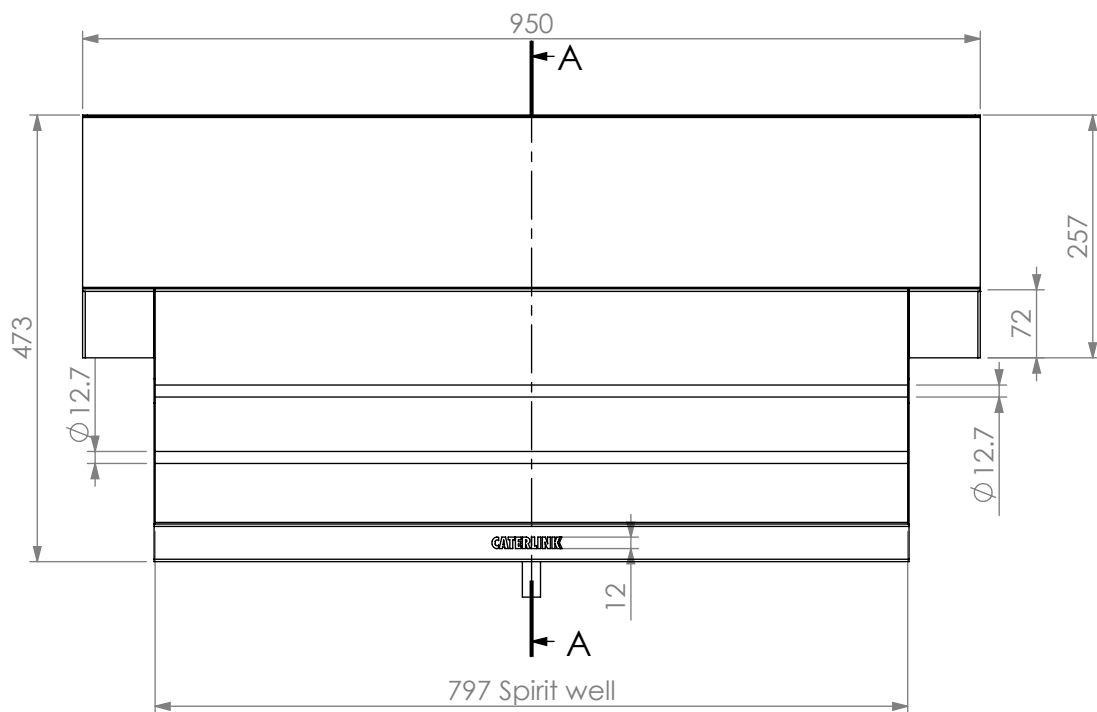

Suit 1/3 GN Pan

DETAIL B

DETAIL C

SECTION A-A

**SBM-CS-7-0950**

**SIMPLY STAINLESS**

www.simplystainless.com  
Modular Sinks Tables and Shelving  
COPYRIGHT © 2019

This drawing is the property of CI GROUP PTY LTD. Tradings as SIMPLY STAINLESS and it may not be copied, reproduced or modified in whole or in part without prior written permission of CI GROUP PTY LTD. SIMPLY STAINLESS reserves the right to change specification and design without notice.

**SBM-CS-7-0950**  
**COCKTAIL STATION**

SCALE : 1:20

CONSTRUCTION NOTES :

1. TOPS MADE FROM 1.2mm 304 STAINLESS STEEL.
2. SPACER FROM 30x30mm SS TUBE