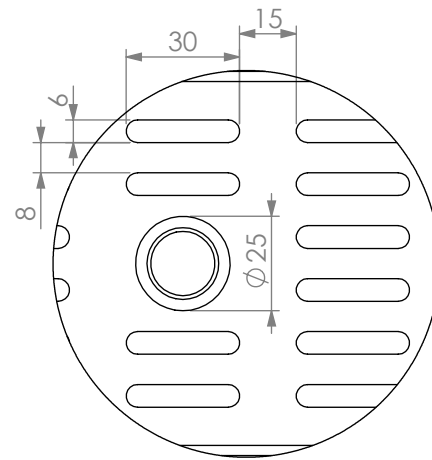

Suit 1/3 GN Pan

DETAIL B

DETAIL C

SECTION A-A

**SBM-CS-7-0950**

**SIMPLY STAINLESS**

www.simplystainless.com  
Modular Sinks Tables and Shelving  
COPYRIGHT © 2019

This drawing is the property of CI GROUP PTY LTD. Tradings as SIMPLY STAINLESS and it may not be copied, reproduced or modified in whole or in part without prior written permission of CI GROUP PTY LTD. SIMPLY STAINLESS reserves the right to change specification and design without notice.

**SBM-CS-7-0950**  
**COCKTAIL STATION**

SCALE : 1:20

CONSTRUCTION NOTES :

1. TOPS MADE FROM 1.2mm 304 STAINLESS STEEL.
2. SPACER FROM 30x30mm SS TUBE