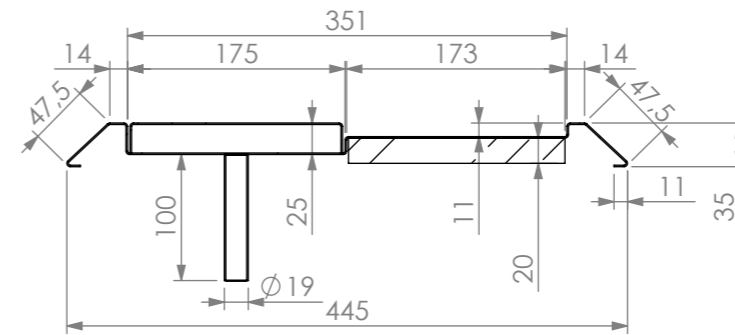

DETAIL K

DETAIL L

SECTION J-J

SBM-CTBS-0600

SIMPLY STAINLESS

www.simplystainless.com
Modular Sinks Tables and Shelving
COPYRIGHT © 2018

This drawing is the property of CI GROUP PTY LTD. Tradings as SIMPLY STAINLESS and it may not be copied, reproduced or modified in whole or in part without prior written permission of CI GROUP PTY LTD. SIMPLY STAINLESS reserves the right to change specification and design without notice.

SBM-CTBS-0600
COUNTER TOP BEER STATION 600 MM

SCALE : 1:20

CONSTRUCTION NOTES :
1. TOP MADE FROM 1.2mm 304 STAINLESS STEEL