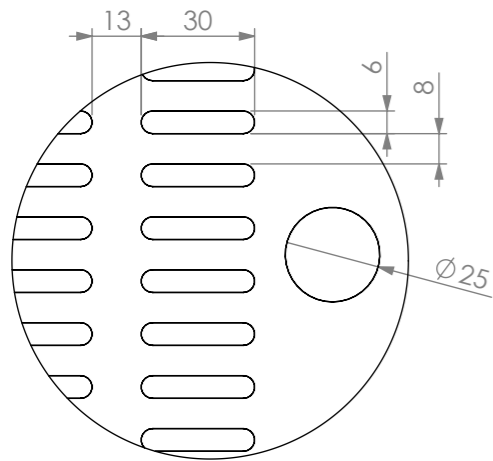

DETAIL K

DETAIL L

SECTION J-J

SBM-CTBS-0600

SIMPLY STAINLESS

www.simplystainless.com
Modular Sinks Tables and Shelving
COPYRIGHT © 2018

This drawing is the property of CI GROUP PTY LTD. Tradings as SIMPLY STAINLESS and it may not be copied, reproduced or modified in whole or in part without prior written permission of CI GROUP PTY LTD. SIMPLY STAINLESS reserves the right to change specification and design without notice.

SBM-CTBS-0600
COUNTER TOP BEER STATION 600 MM

SCALE : 1:20

CONSTRUCTION NOTES :
1. TOP MADE FROM 1.2mm 304 STAINLESS STEEL