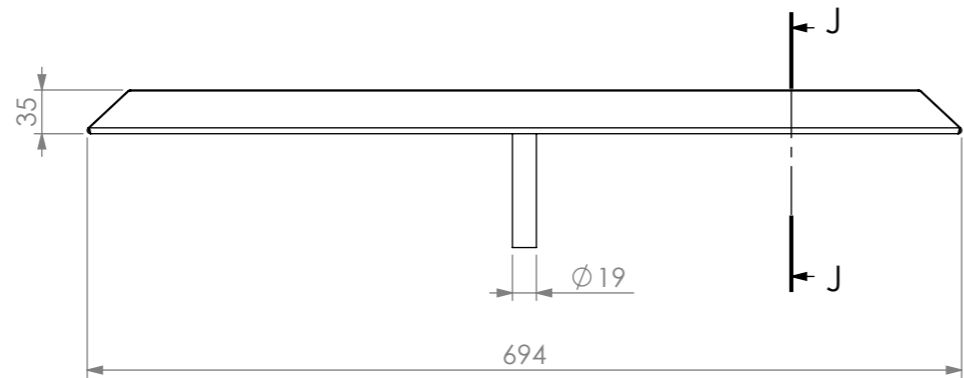

DETAIL K

DETAIL L

SECTION J-J

SBM-CTBS-0600

SIMPLY STAINLESS

www.simplystainless.com
Modular Sinks Tables and Shelving
COPYRIGHT © 2018

This drawing is the property of CI GROUP PTY LTD. Tradings as SIMPLY STAINLESS and it may not be copied, reproduced or modified in whole or in part without prior written permission of CI GROUP PTY LTD. SIMPLY STAINLESS reserves the right to change specification and design without notice.

SBM-CTBS-0600
COUNTER TOP BEER STATION 600 MM

SCALE : 1:20

CONSTRUCTION NOTES :
1. TOP MADE FROM 1.2mm 304 STAINLESS STEEL