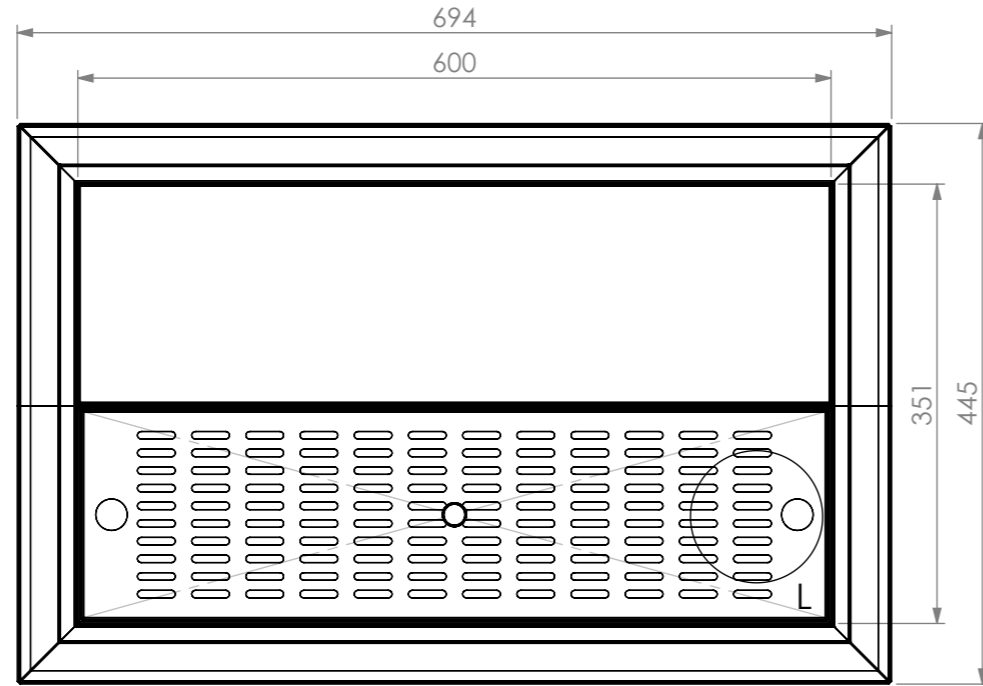

DETAIL K

DETAIL L

SECTION J-J

SBM-CTBS-0600

SIMPLY STAINLESS

www.simplystainless.com
Modular Sinks Tables and Shelving
COPYRIGHT © 2018

This drawing is the property of CI GROUP PTY LTD. Tradings as SIMPLY STAINLESS and it may not be copied, reproduced or modified in whole or in part without prior written permission of CI GROUP PTY LTD. SIMPLY STAINLESS reserves the right to change specification and design without notice.

SBM-CTBS-0600
COUNTER TOP BEER STATION 600 MM

SCALE : 1:20

CONSTRUCTION NOTES :
1. TOP MADE FROM 1.2mm 304 STAINLESS STEEL