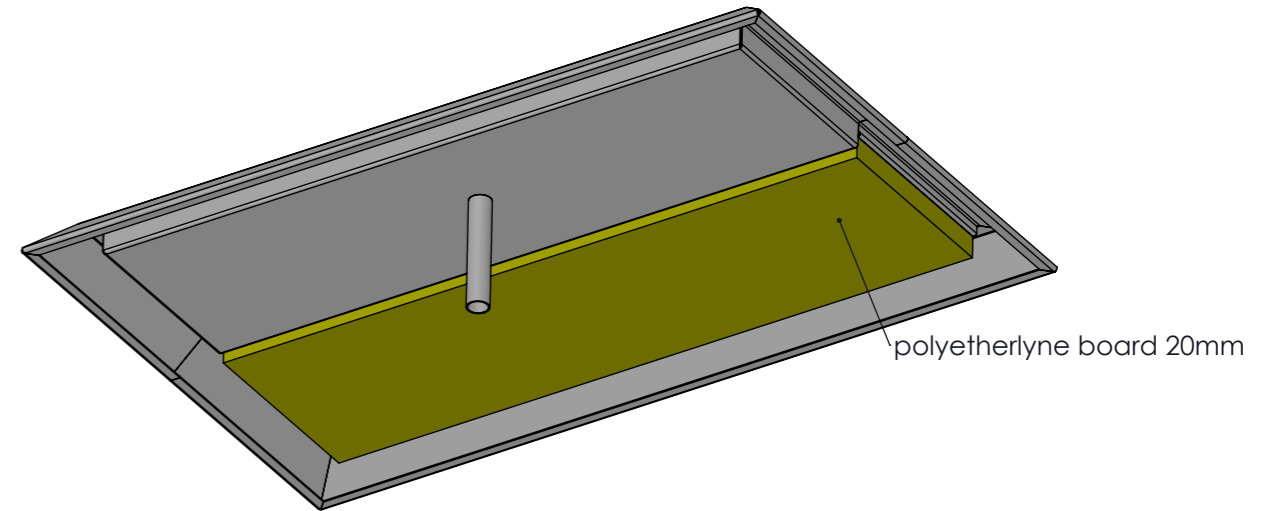

DETAIL K

DETAIL L

SECTION J-J

SBM-CTBS-0600

SIMPLY STAINLESS

www.simplystainless.com
Modular Sinks Tables and Shelving
COPYRIGHT © 2018

This drawing is the property of CI GROUP PTY LTD. Tradings as SIMPLY STAINLESS and it may not be copied, reproduced or modified in whole or in part without prior written permission of CI GROUP PTY LTD. SIMPLY STAINLESS reserves the right to change specification and design without notice.

SBM-CTBS-0600
COUNTER TOP BEER STATION 600 MM

SCALE : 1:20

CONSTRUCTION NOTES :
1. TOP MADE FROM 1.2mm 304 STAINLESS STEEL