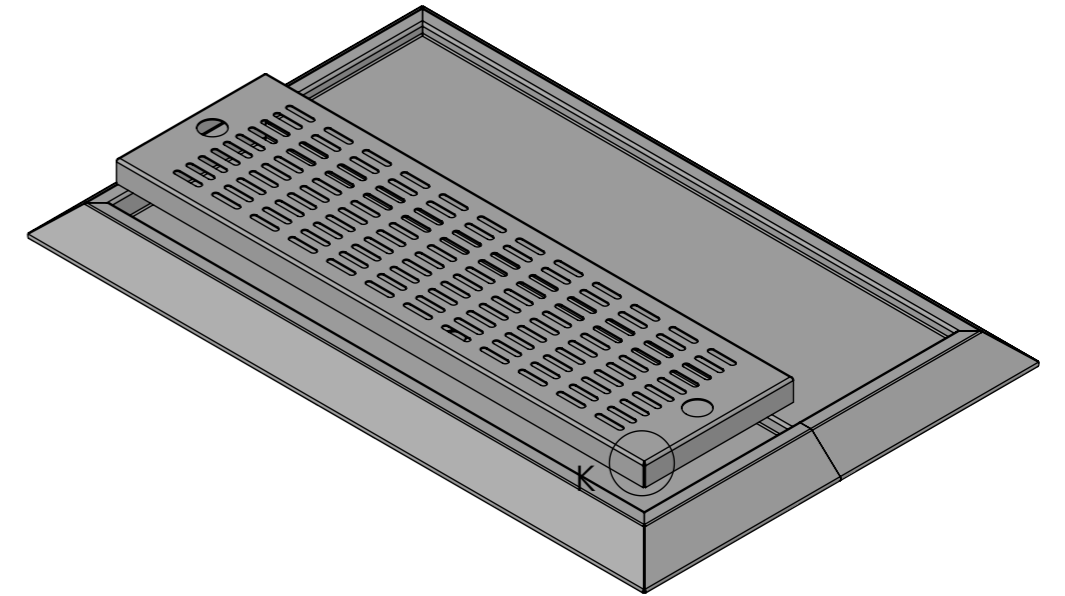

DETAIL K

DETAIL L

SECTION J-J

SBM-CTBS-0600

SIMPLY STAINLESS

www.simplystainless.com
Modular Sinks Tables and Shelving
COPYRIGHT © 2018

This drawing is the property of CI GROUP PTY LTD. Tradings as SIMPLY STAINLESS and it may not be copied, reproduced or modified in whole or in part without prior written permission of CI GROUP PTY LTD. SIMPLY STAINLESS reserves the right to change specification and design without notice.

SBM-CTBS-0600
COUNTER TOP BEER STATION 600 MM

SCALE : 1:20

CONSTRUCTION NOTES :
1. TOP MADE FROM 1.2mm 304 STAINLESS STEEL