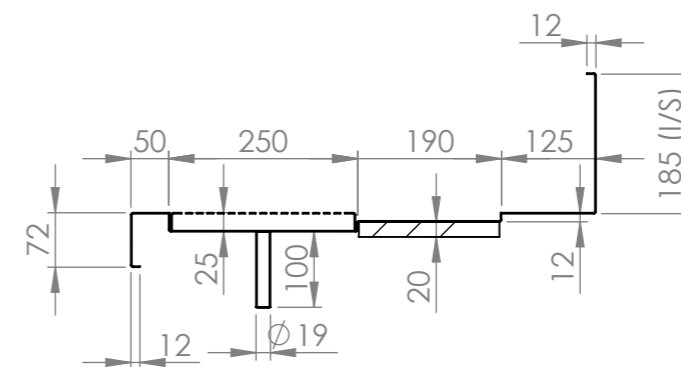

DETAIL F

DETAIL E
SCALE 1 : 2

polyetherlyne board 20mm

SECTION D-D

SBM-BS-6-0950

www.simplystainless.com
Modular Sinks Tables and Shelving
COPYRIGHT © 2019

This drawing is the property of CI GROUP PTY LTD. Tradings as SIMPLY STAINLESS and It may not be copied, reproduced or modified in whole or in part without prior written permission of CI GROUP PTY LTD. SIMPLY STAINLESS reserves the right to change specification and design without notice.

SBM-BS-6-0950
BEER STATION 950 MM

SCALE : 1:20

CONSTRUCTION NOTES :

1. TOPS MADE FROM 1.2mm 304 STAINLESS STEEL.