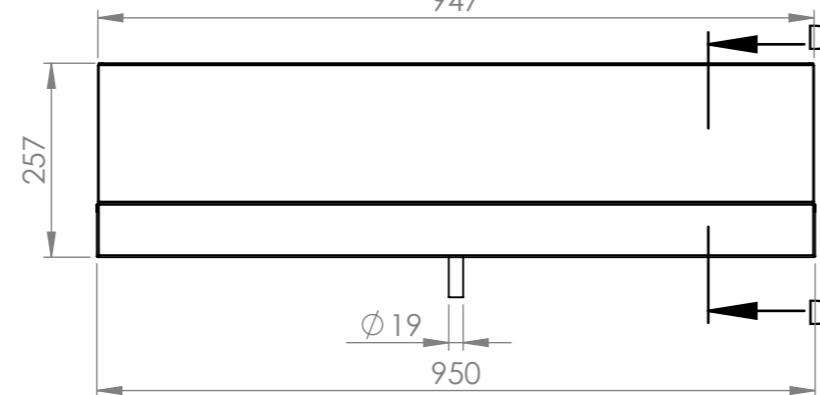

DETAIL F

DETAIL E
SCALE 1 : 2

polyetherlyne board 20mm

SECTION D-D

SBM-BS-6-0950

www.simplystainless.com
Modular Sinks Tables and Shelving
COPYRIGHT © 2019

This drawing is the property of CI GROUP PTY LTD. Tradings as SIMPLY STAINLESS and It may not be copied, reproduced or modified in whole or in part without prior written permission of CI GROUP PTY LTD. SIMPLY STAINLESS reserves the right to change specification and design without notice.

SBM-BS-6-0950
BEER STATION 950 MM

SCALE : 1:20

CONSTRUCTION NOTES :

1. TOPS MADE FROM 1.2mm 304 STAINLESS STEEL.