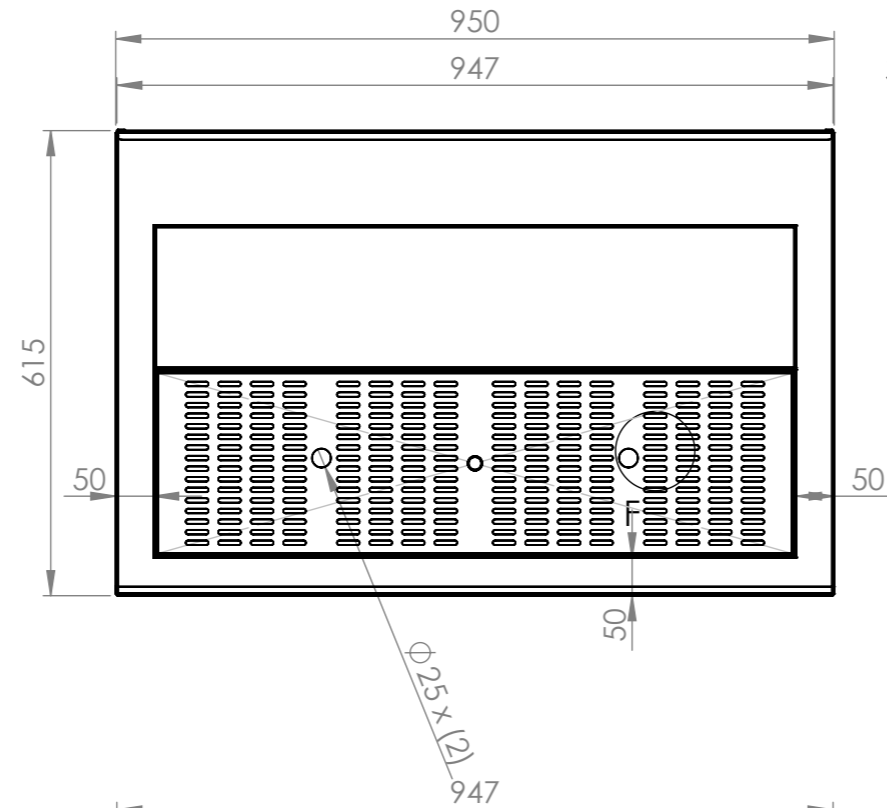

DETAIL F

DETAIL E
SCALE 1 : 2

polyetherlyne board 20mm

SECTION D-D

SBM-BS-6-0950

www.simplystainless.com
Modular Sinks Tables and Shelving
COPYRIGHT © 2019

This drawing is the property of CI GROUP PTY LTD. Tradings as SIMPLY STAINLESS and It may not be copied, reproduced or modified in whole or in part without prior written permission of CI GROUP PTY LTD. SIMPLY STAINLESS reserves the right to change specification and design without notice.

SBM-BS-6-0950
BEER STATION 950 MM

SCALE : 1:20

CONSTRUCTION NOTES :

1. TOPS MADE FROM 1.2mm 304 STAINLESS STEEL.