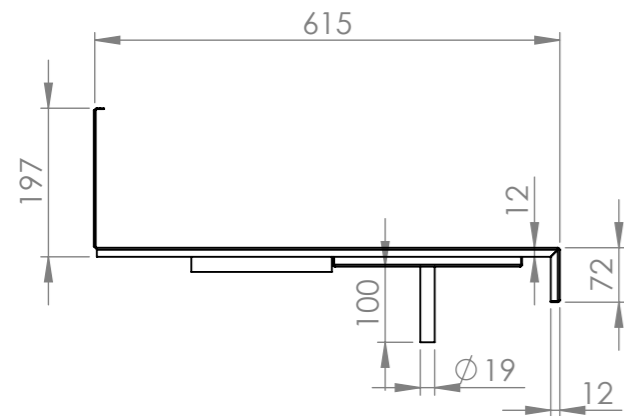

DETAIL F

DETAIL E
SCALE 1 : 2

polyetherlyne board 20mm

SECTION D-D

SBM-BS-6-0950

www.simplystainless.com
Modular Sinks Tables and Shelving
COPYRIGHT © 2019

This drawing is the property of CI GROUP PTY LTD. Tradings as SIMPLY STAINLESS and It may not be copied, reproduced or modified in whole or in part without prior written permission of CI GROUP PTY LTD. SIMPLY STAINLESS reserves the right to change specification and design without notice.

SBM-BS-6-0950
BEER STATION 950 MM

SCALE : 1:20

CONSTRUCTION NOTES :

1. TOPS MADE FROM 1.2mm 304 STAINLESS STEEL.