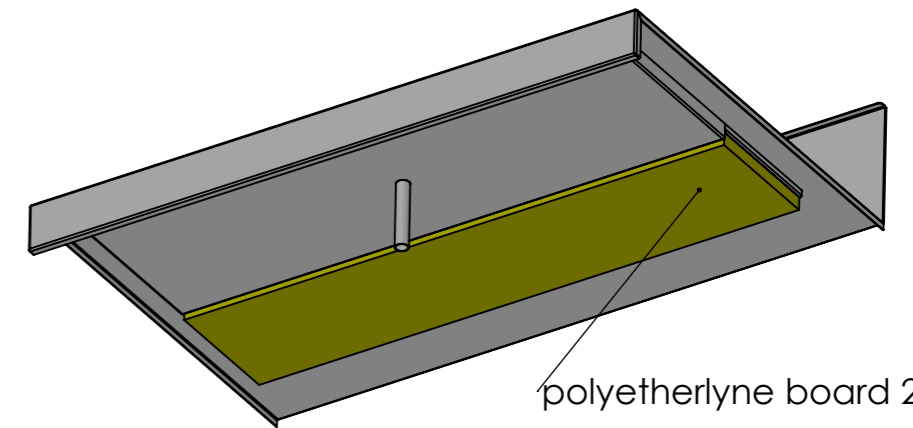

DETAIL F

DETAIL E
SCALE 1 : 2

polyetherlyne board 20mm

SECTION D-D

SBM-BS-6-0950

www.simplystainless.com
Modular Sinks Tables and Shelving
COPYRIGHT © 2019

This drawing is the property of CI GROUP PTY LTD. Tradings as SIMPLY STAINLESS and It may not be copied, reproduced or modified in whole or in part without prior written permission of CI GROUP PTY LTD. SIMPLY STAINLESS reserves the right to change specification and design without notice.

SBM-BS-6-0950
BEER STATION 950 MM

SCALE : 1:20

CONSTRUCTION NOTES :

1. TOPS MADE FROM 1.2mm 304 STAINLESS STEEL.