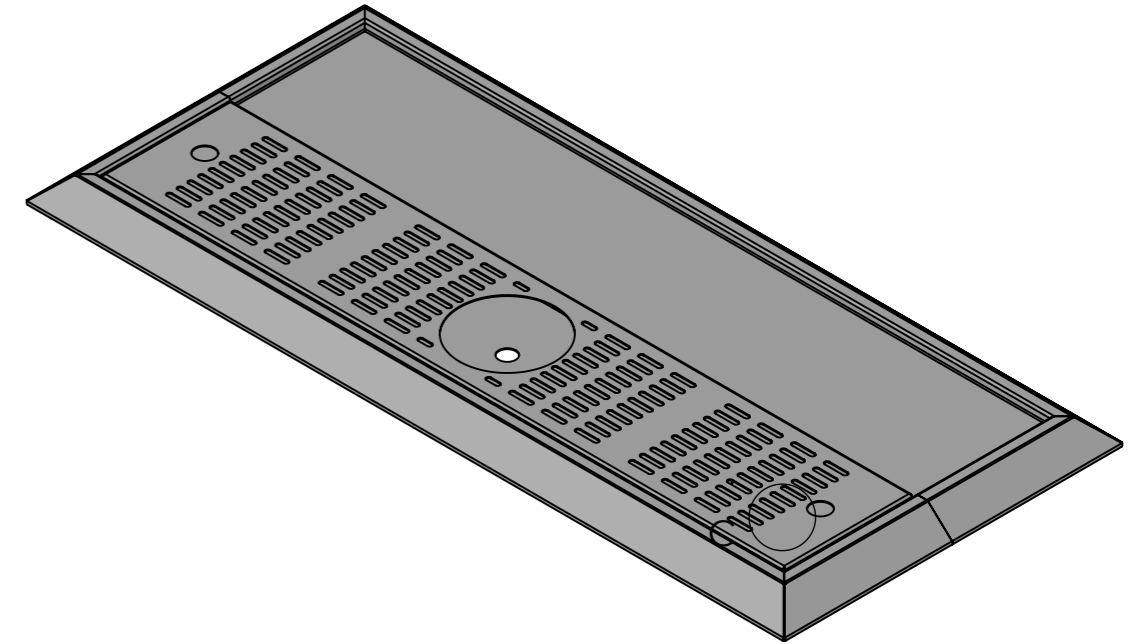

DETAIL C

polyetherlyne board 20mm

SBM-CTBS-GR-0900

SIMPLY STAINLESS

www.simplystainless.com
Modular Sinks Tables and Shelving
COPYRIGHT © 2019

This drawing is the property of CI GROUP PTY LTD. Tradings as SIMPLY STAINLESS and It may not be copied, reproduced or modified in whole or in part without prior written permission of CI GROUP PTY LTD. SIMPLY STAINLESS reserves the right to change specification and design without notice.

SBM-CTBS-GR-0900
COUNTER TOP BEER STATION GLASS RINSE 900 MM

SCALE : 1:20

CONSTRUCTION NOTES :

1. TOP MADE FROM 1.2mm 304 STAINLESS STEEL