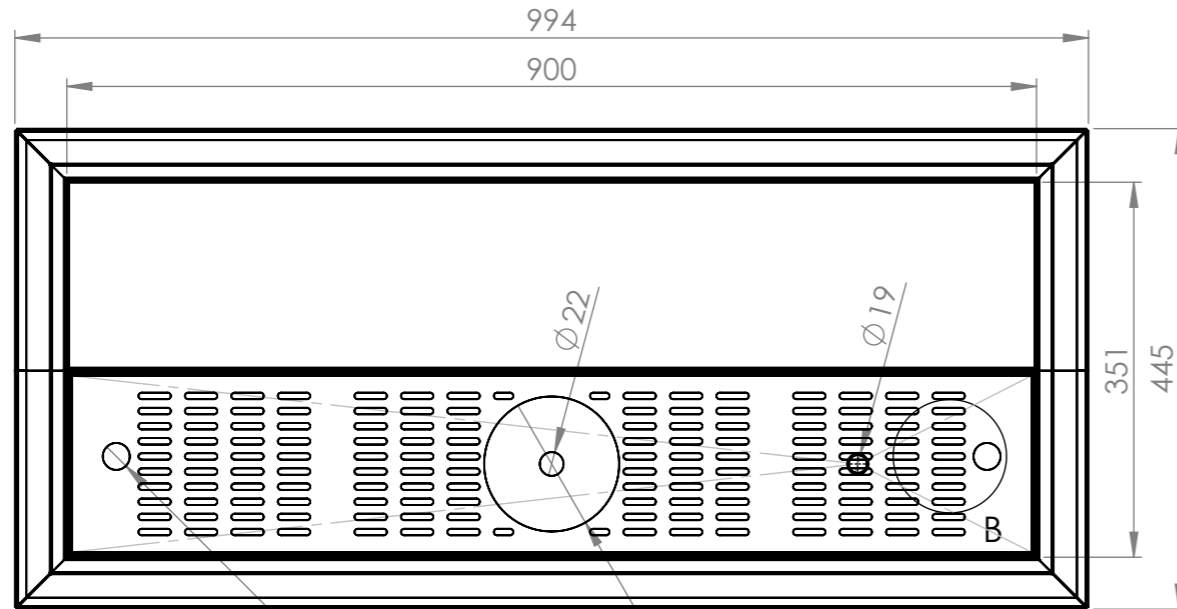

DETAIL C

polyetherlyne board 20mm

SBM-CTBS-GR-0900

SIMPLY STAINLESS

www.simplystainless.com
Modular Sinks Tables and Shelving
COPYRIGHT © 2019

This drawing is the property of CI GROUP PTY LTD. Tradings as SIMPLY STAINLESS and It may not be copied, reproduced or modified in whole or in part without prior written permission of CI GROUP PTY LTD. SIMPLY STAINLESS reserves the right to change specification and design without notice.

SBM-CTBS-GR-0900
COUNTER TOP BEER STATION GLASS RINSE 900 MM

SCALE : 1:20

CONSTRUCTION NOTES :

1. TOP MADE FROM 1.2mm 304 STAINLESS STEEL