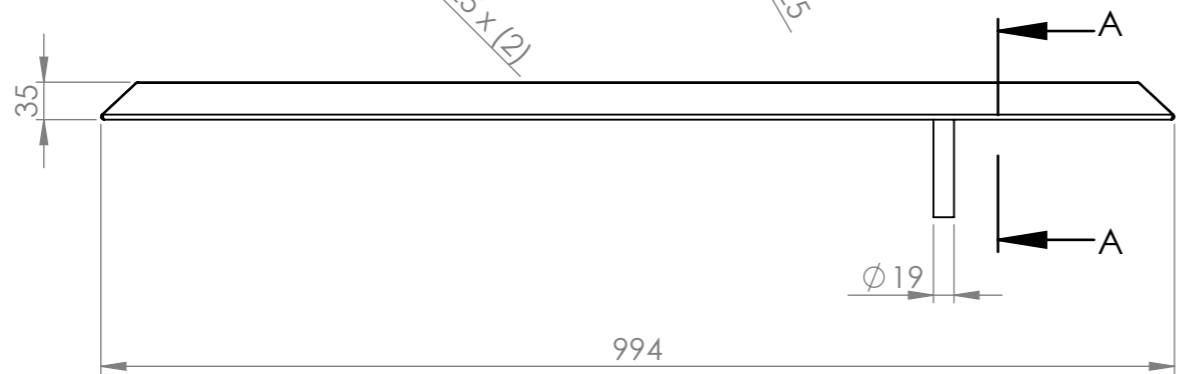

DETAIL C

polyetherlyne board 20mm

SBM-CTBS-GR-0900

SIMPLY STAINLESS

www.simplystainless.com
Modular Sinks Tables and Shelving
COPYRIGHT © 2019

This drawing is the property of CI GROUP PTY LTD. Tradings as SIMPLY STAINLESS and It may not be copied, reproduced or modified in whole or in part without prior written permission of CI GROUP PTY LTD. SIMPLY STAINLESS reserves the right to change specification and design without notice.

SBM-CTBS-GR-0900
COUNTER TOP BEER STATION GLASS RINSE 900 MM

SCALE : 1:20

CONSTRUCTION NOTES :

1. TOP MADE FROM 1.2mm 304 STAINLESS STEEL