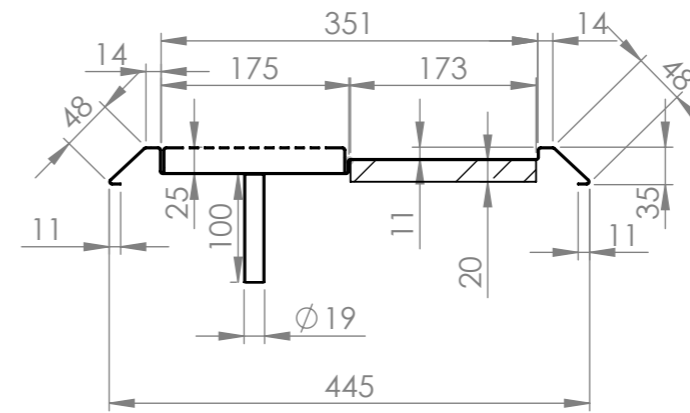

DETAIL C

polyetherlyne board 20mm

SBM-CTBS-GR-0900

SIMPLY STAINLESS

www.simplystainless.com
Modular Sinks Tables and Shelving
COPYRIGHT © 2019

This drawing is the property of CI GROUP PTY LTD. Tradings as SIMPLY STAINLESS and It may not be copied, reproduced or modified in whole or in part without prior written permission of CI GROUP PTY LTD. SIMPLY STAINLESS reserves the right to change specification and design without notice.

SBM-CTBS-GR-0900
COUNTER TOP BEER STATION GLASS RINSE 900 MM

SCALE : 1:20

CONSTRUCTION NOTES :

1. TOP MADE FROM 1.2mm 304 STAINLESS STEEL