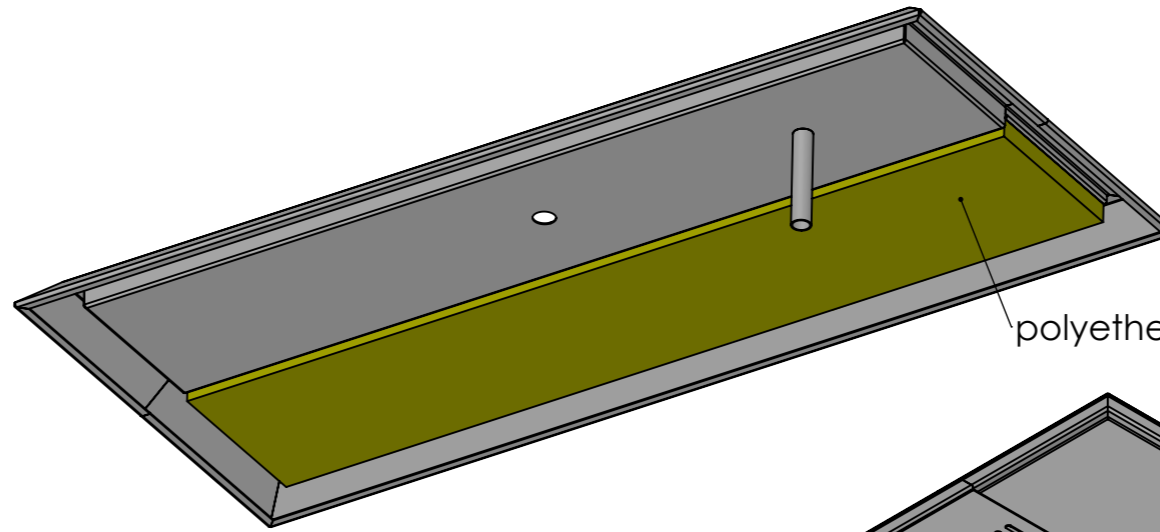

DETAIL C

polyetherlyne board 20mm

SBM-CTBS-GR-0900

SIMPLY STAINLESS

www.simplystainless.com
Modular Sinks Tables and Shelving
COPYRIGHT © 2019

This drawing is the property of CI GROUP PTY LTD. Tradings as SIMPLY STAINLESS and It may not be copied, reproduced or modified in whole or in part without prior written permission of CI GROUP PTY LTD. SIMPLY STAINLESS reserves the right to change specification and design without notice.

SBM-CTBS-GR-0900
COUNTER TOP BEER STATION GLASS RINSE 900 MM

SCALE : 1:20

CONSTRUCTION NOTES :

1. TOP MADE FROM 1.2mm 304 STAINLESS STEEL