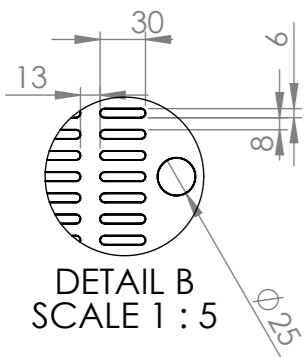

DETAIL C

polyetherlyne board 20mm

SBM-CTBS-GR-0900

SIMPLY STAINLESS

www.simplystainless.com
Modular Sinks Tables and Shelving
COPYRIGHT © 2019

This drawing is the property of CI GROUP PTY LTD. Tradings as SIMPLY STAINLESS and It may not be copied, reproduced or modified in whole or in part without prior written permission of CI GROUP PTY LTD. SIMPLY STAINLESS reserves the right to change specification and design without notice.

SBM-CTBS-GR-0900
COUNTER TOP BEER STATION GLASS RINSE 900 MM

SCALE : 1:20

CONSTRUCTION NOTES :

1. TOP MADE FROM 1.2mm 304 STAINLESS STEEL