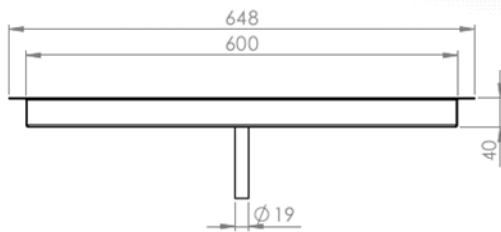

**SIMPLY**  
**STAINLESS**  
Simply Bar Solutions

SPECIFICATION	
Material	High quality 304 grade stainless steel, 1.2mm gauge, no. 4 finish
Beer Station	Fully integrate jug rinser (GR Models only), stainless steel drip tray, polypropylene board for font attachment below, full flange, ½" BSP drain spigot

SBM-DBS	Drop In Beer Station	
	Product Code	Dimensions
	SBM-DBS-0600	600 x 450
	SBM-DBS-0900	900 x 450
	SBM-DBS-GR-0600	600 x 450
SBM-DBS-GR-0900	900 x 450	