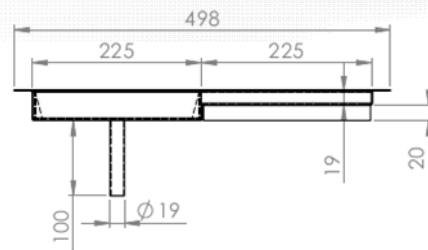

**SIMPLY**  
**STAINLESS**  
Simply Bar Solutions

SPECIFICATION	
Material	High quality 304 grade stainless steel, 1.2mm gauge, no. 4 finish
Beer Station	Fully integrate jug rinser (GR Models only), stainless steel drip tray, polypropylene board for font attachment below, full flange, ½" BSP drain spigot

SBM-DBS	Drop In Beer Station	
	Product Code	Dimensions
	SBM-DBS-0600	600 x 450
	SBM-DBS-0900	900 x 450
	SBM-DBS-GR-0600	600 x 450
SBM-DBS-GR-0900	900 x 450	